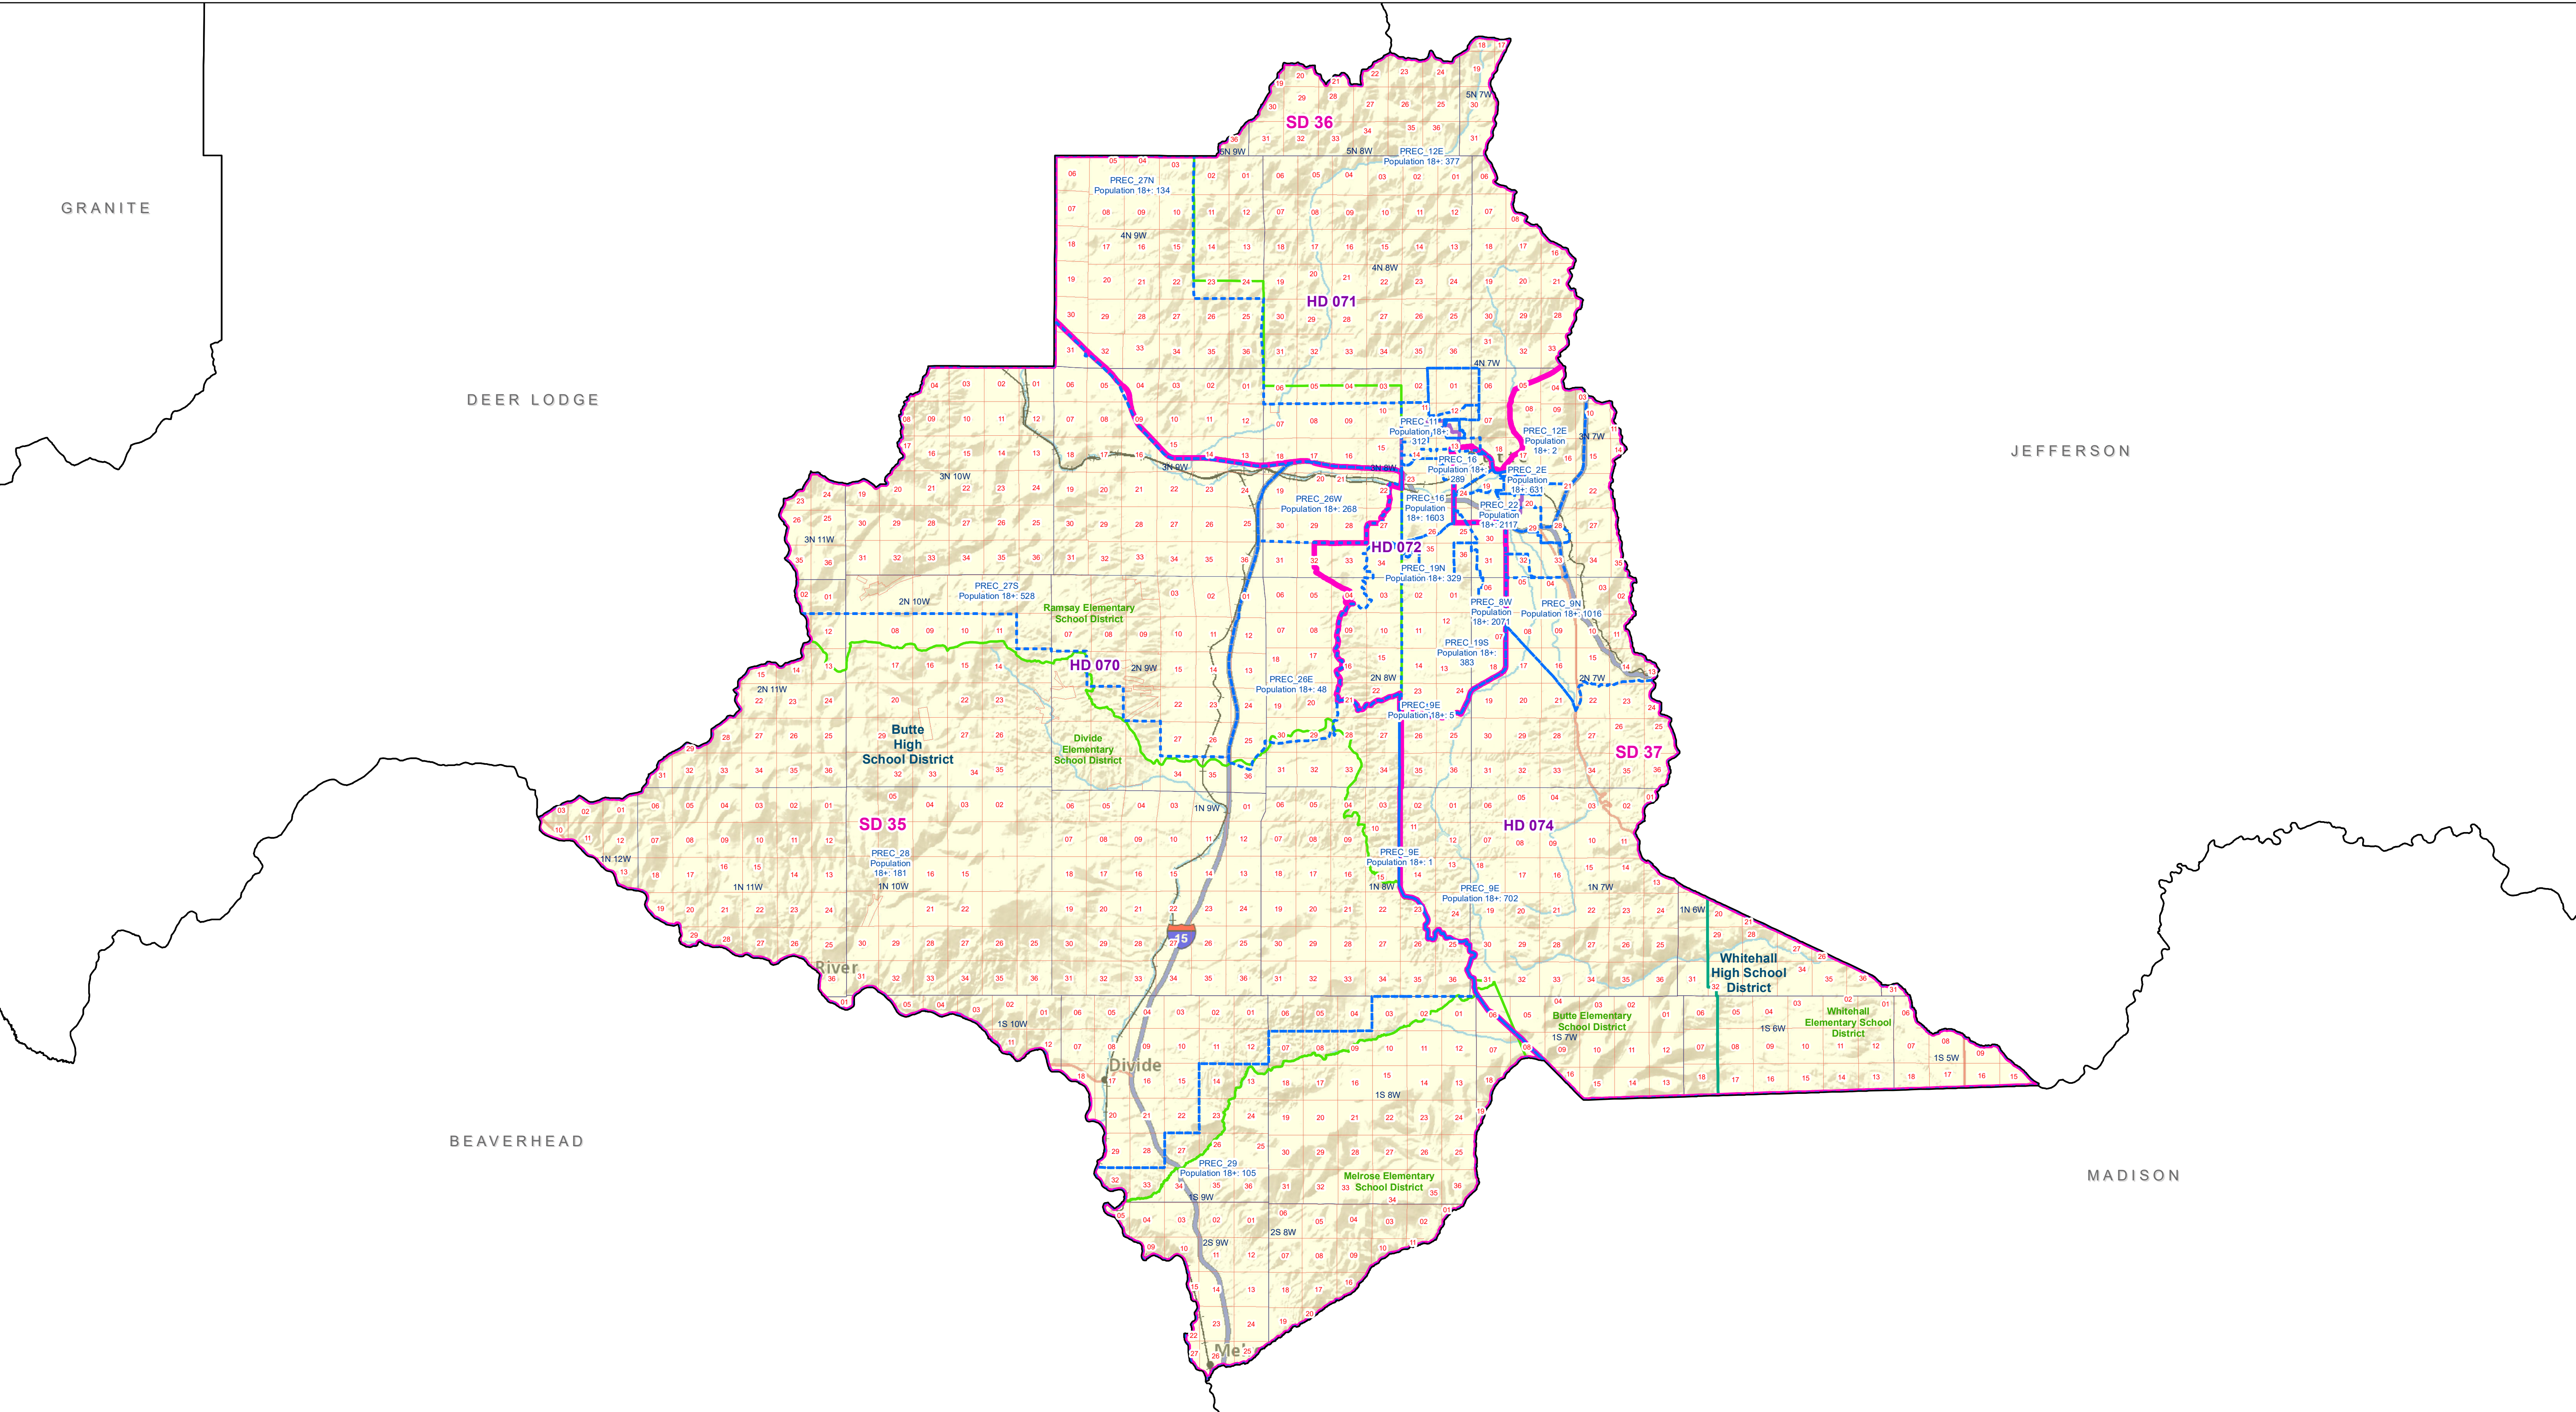

Silver Bow County Voting Precincts and Legislative Districts

- Voting Precincts
- Township Boundary
- Sections
- Senate
- House
- Tribal Nations Reservations
- Secondary School Districts
- Elementary School Districts
- Unified (K-12) School Districts

Silver Bow County Districts
 Montana State Library
 Created on 3/13/2023
 Meghan Burns | GeoEnabledElections@mt.gov
<https://geoenabled-elections-montana.hub.arcgis.com/>