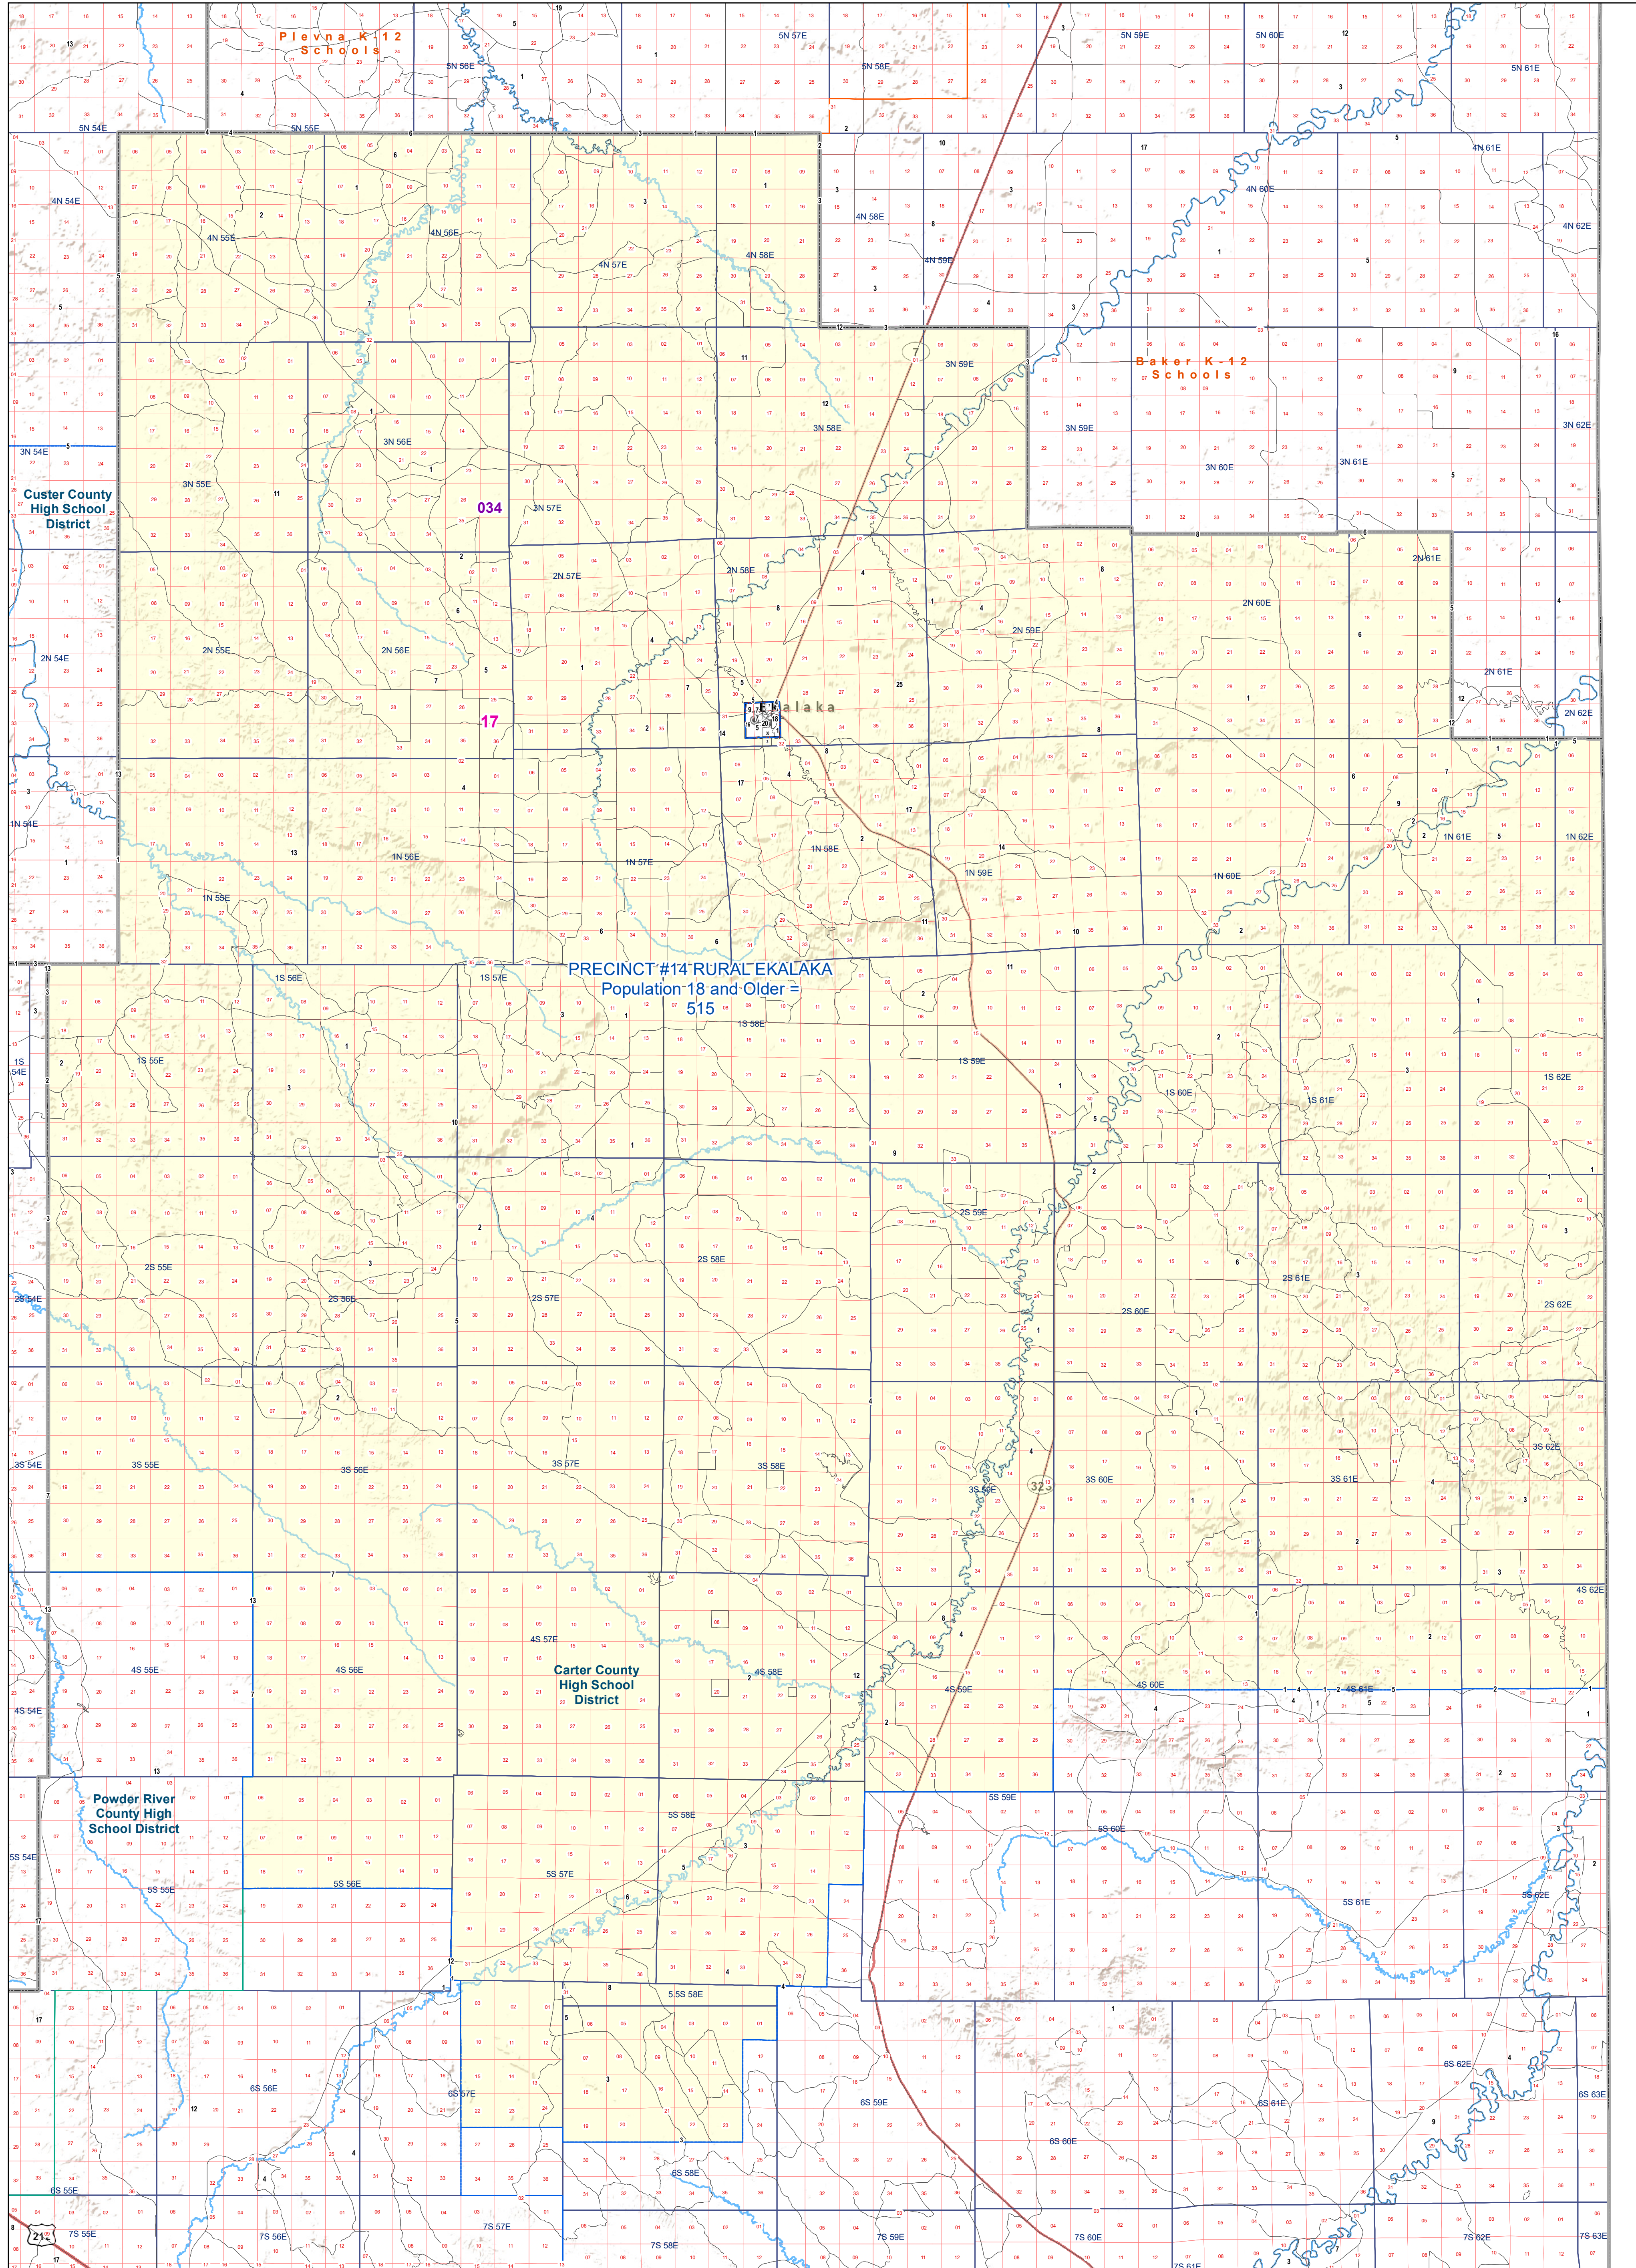

Carter County: PRECINCT #14 RURAL EKALAKA

Voting Precincts and Legislative Districts

Voting Precincts
 Montana State Library
 Created on 3/12/2023
 Meghan Burns | GeoEnabledElections@mt.gov
<https://geoenabled-elections-montana.hub.arcgis.com/>