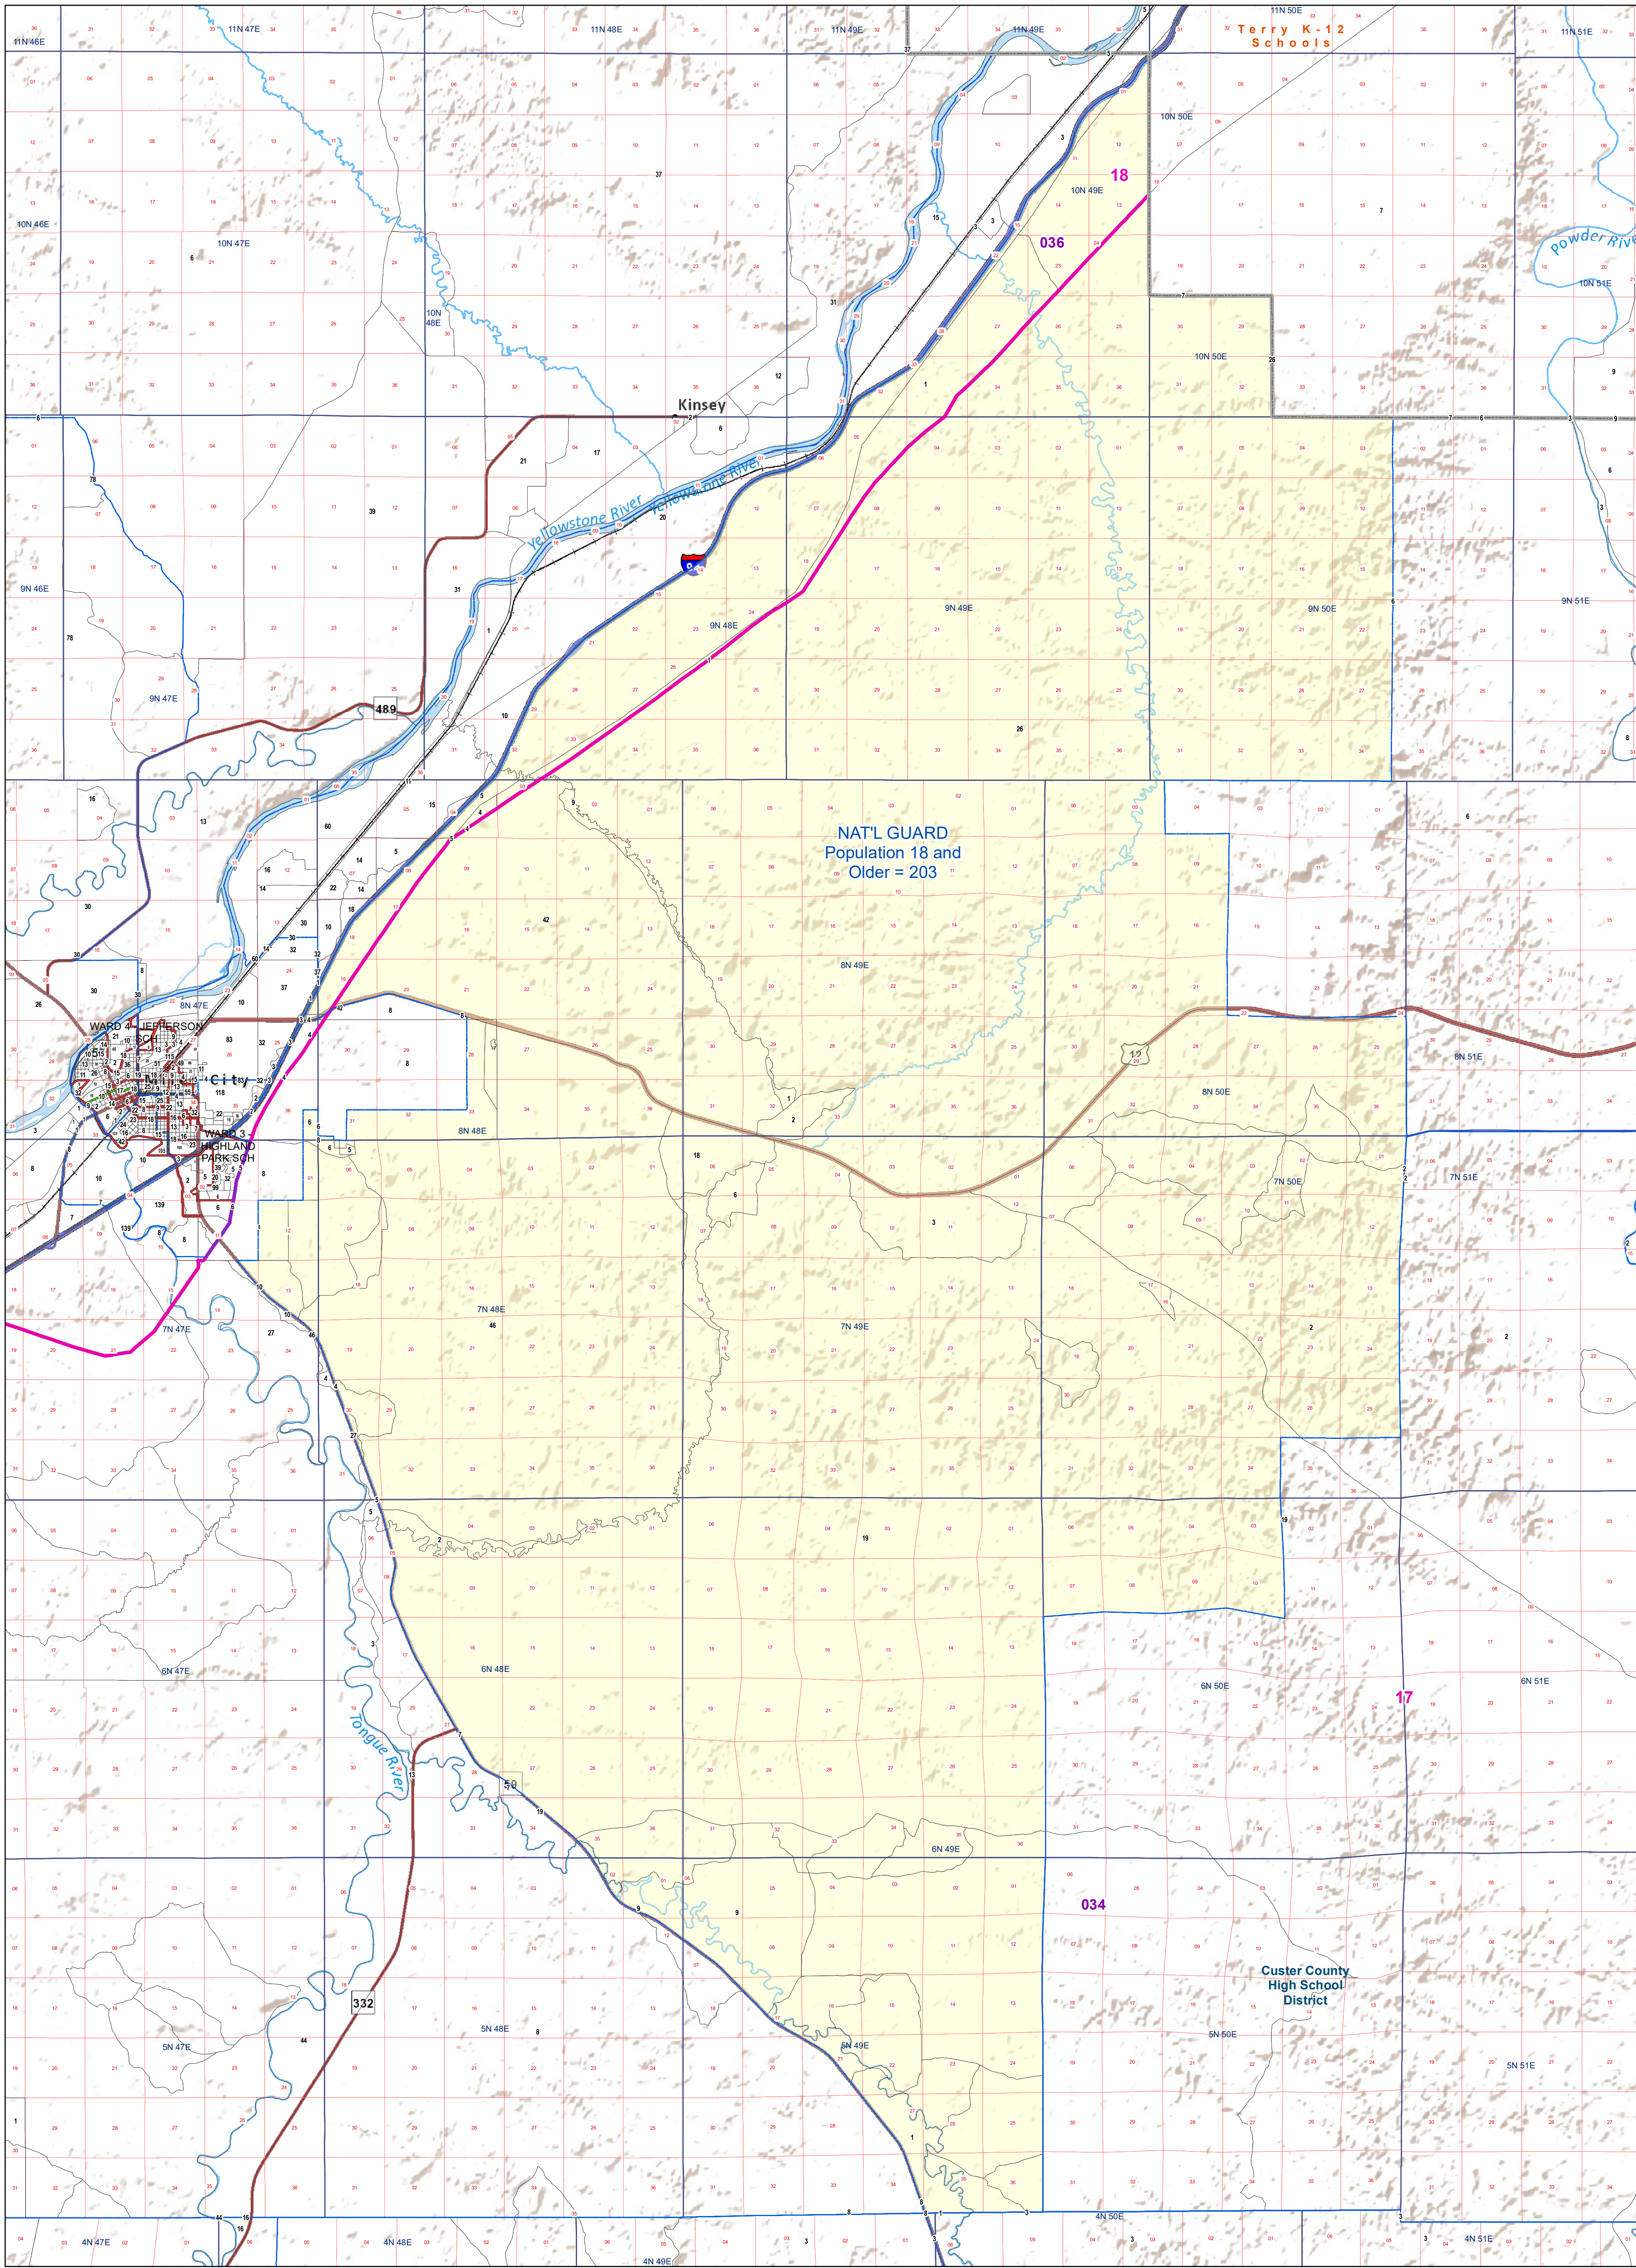

# Custer County: NAT'L GUARD Voting Precincts and Legislative Districts

NAT'L GUARD  
Population 18 and  
Older = 203

Terry K-12  
Schools

Custer County  
High School  
District

- Voting Precincts
- Tribal Nations Reservations
- 2020 Census Blocks with Population 18 and Older Labeled
- Senate
- Unified (K-12) School Districts
- Township Boundary
- House
- Secondary School Districts
- Section Boundary
- Incorporated Cities and Towns
- Elementary School Districts
- Wards