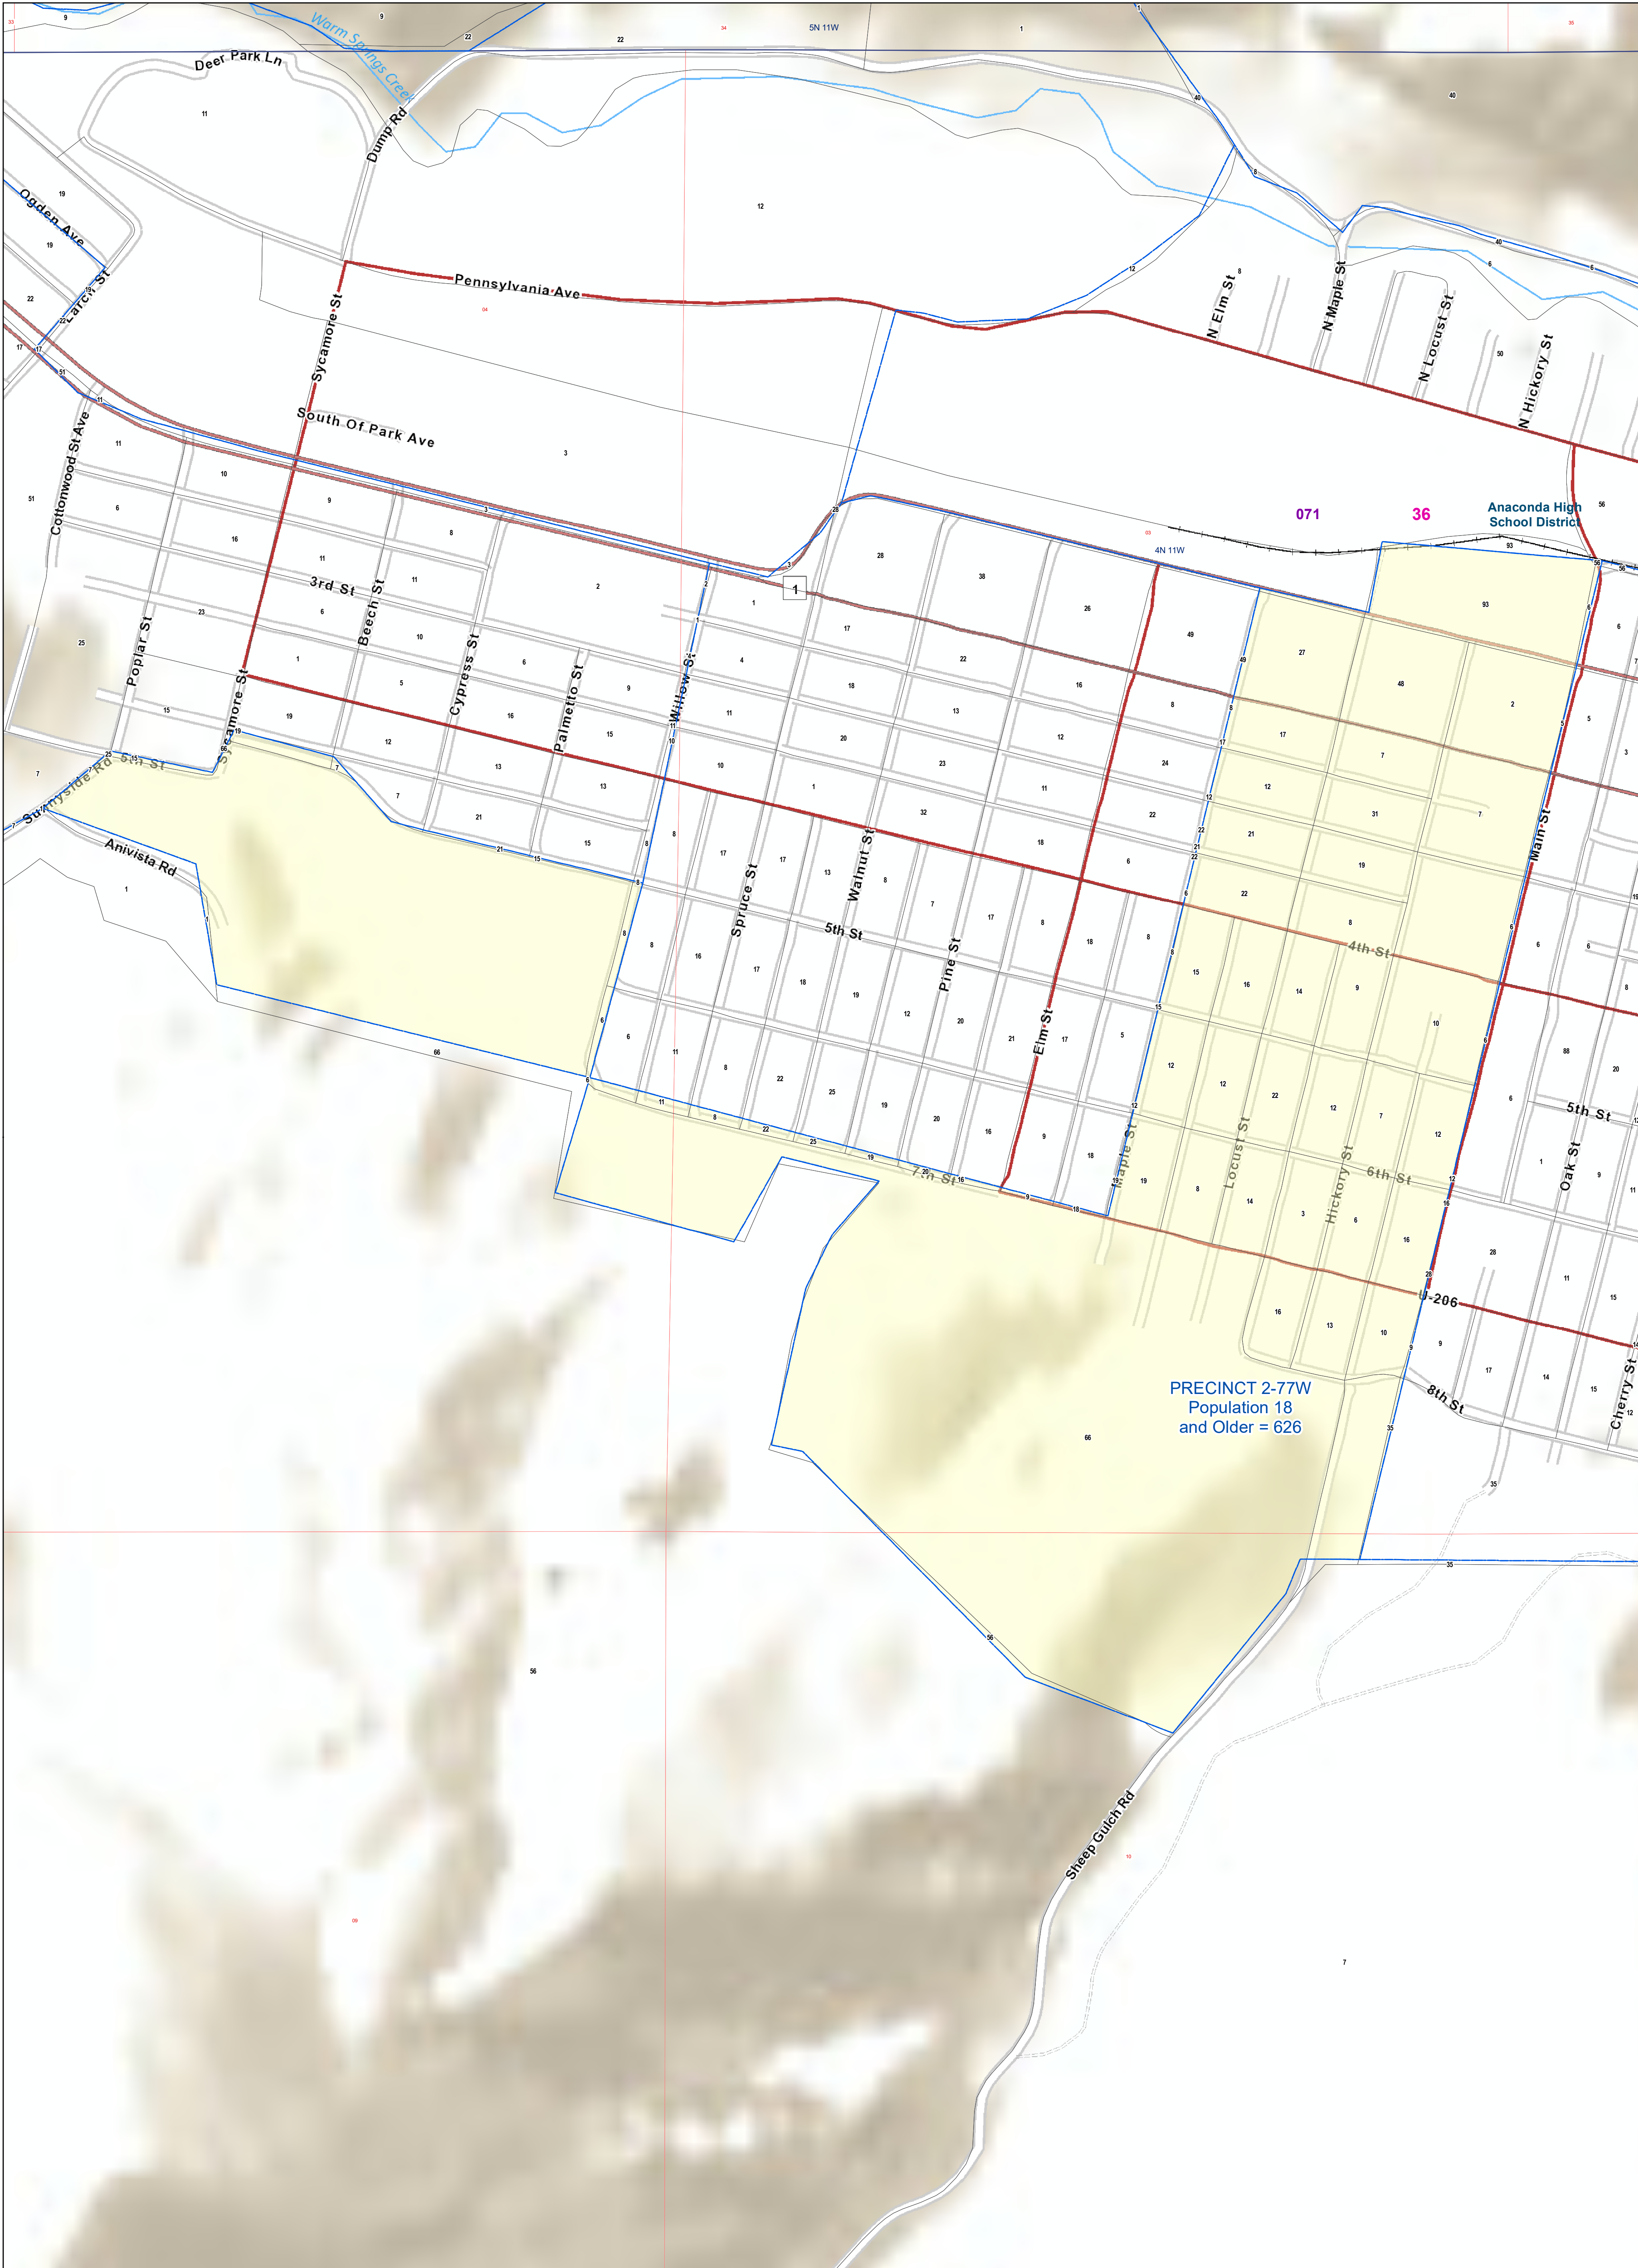

# Deer Lodge County: PRECINCT 2-77W

## Voting Precincts and Legislative Districts

- Voting Precincts
- Tribal Nations Reservations
- 2020 Census Blocks with Population 18 and Older Labeled
- Senate
- Unified (K-12) School Districts
- Township Boundary
- House
- Secondary School Districts
- Section Boundary
- Incorporated Cities and Towns
- Elementary School Districts
- Wards