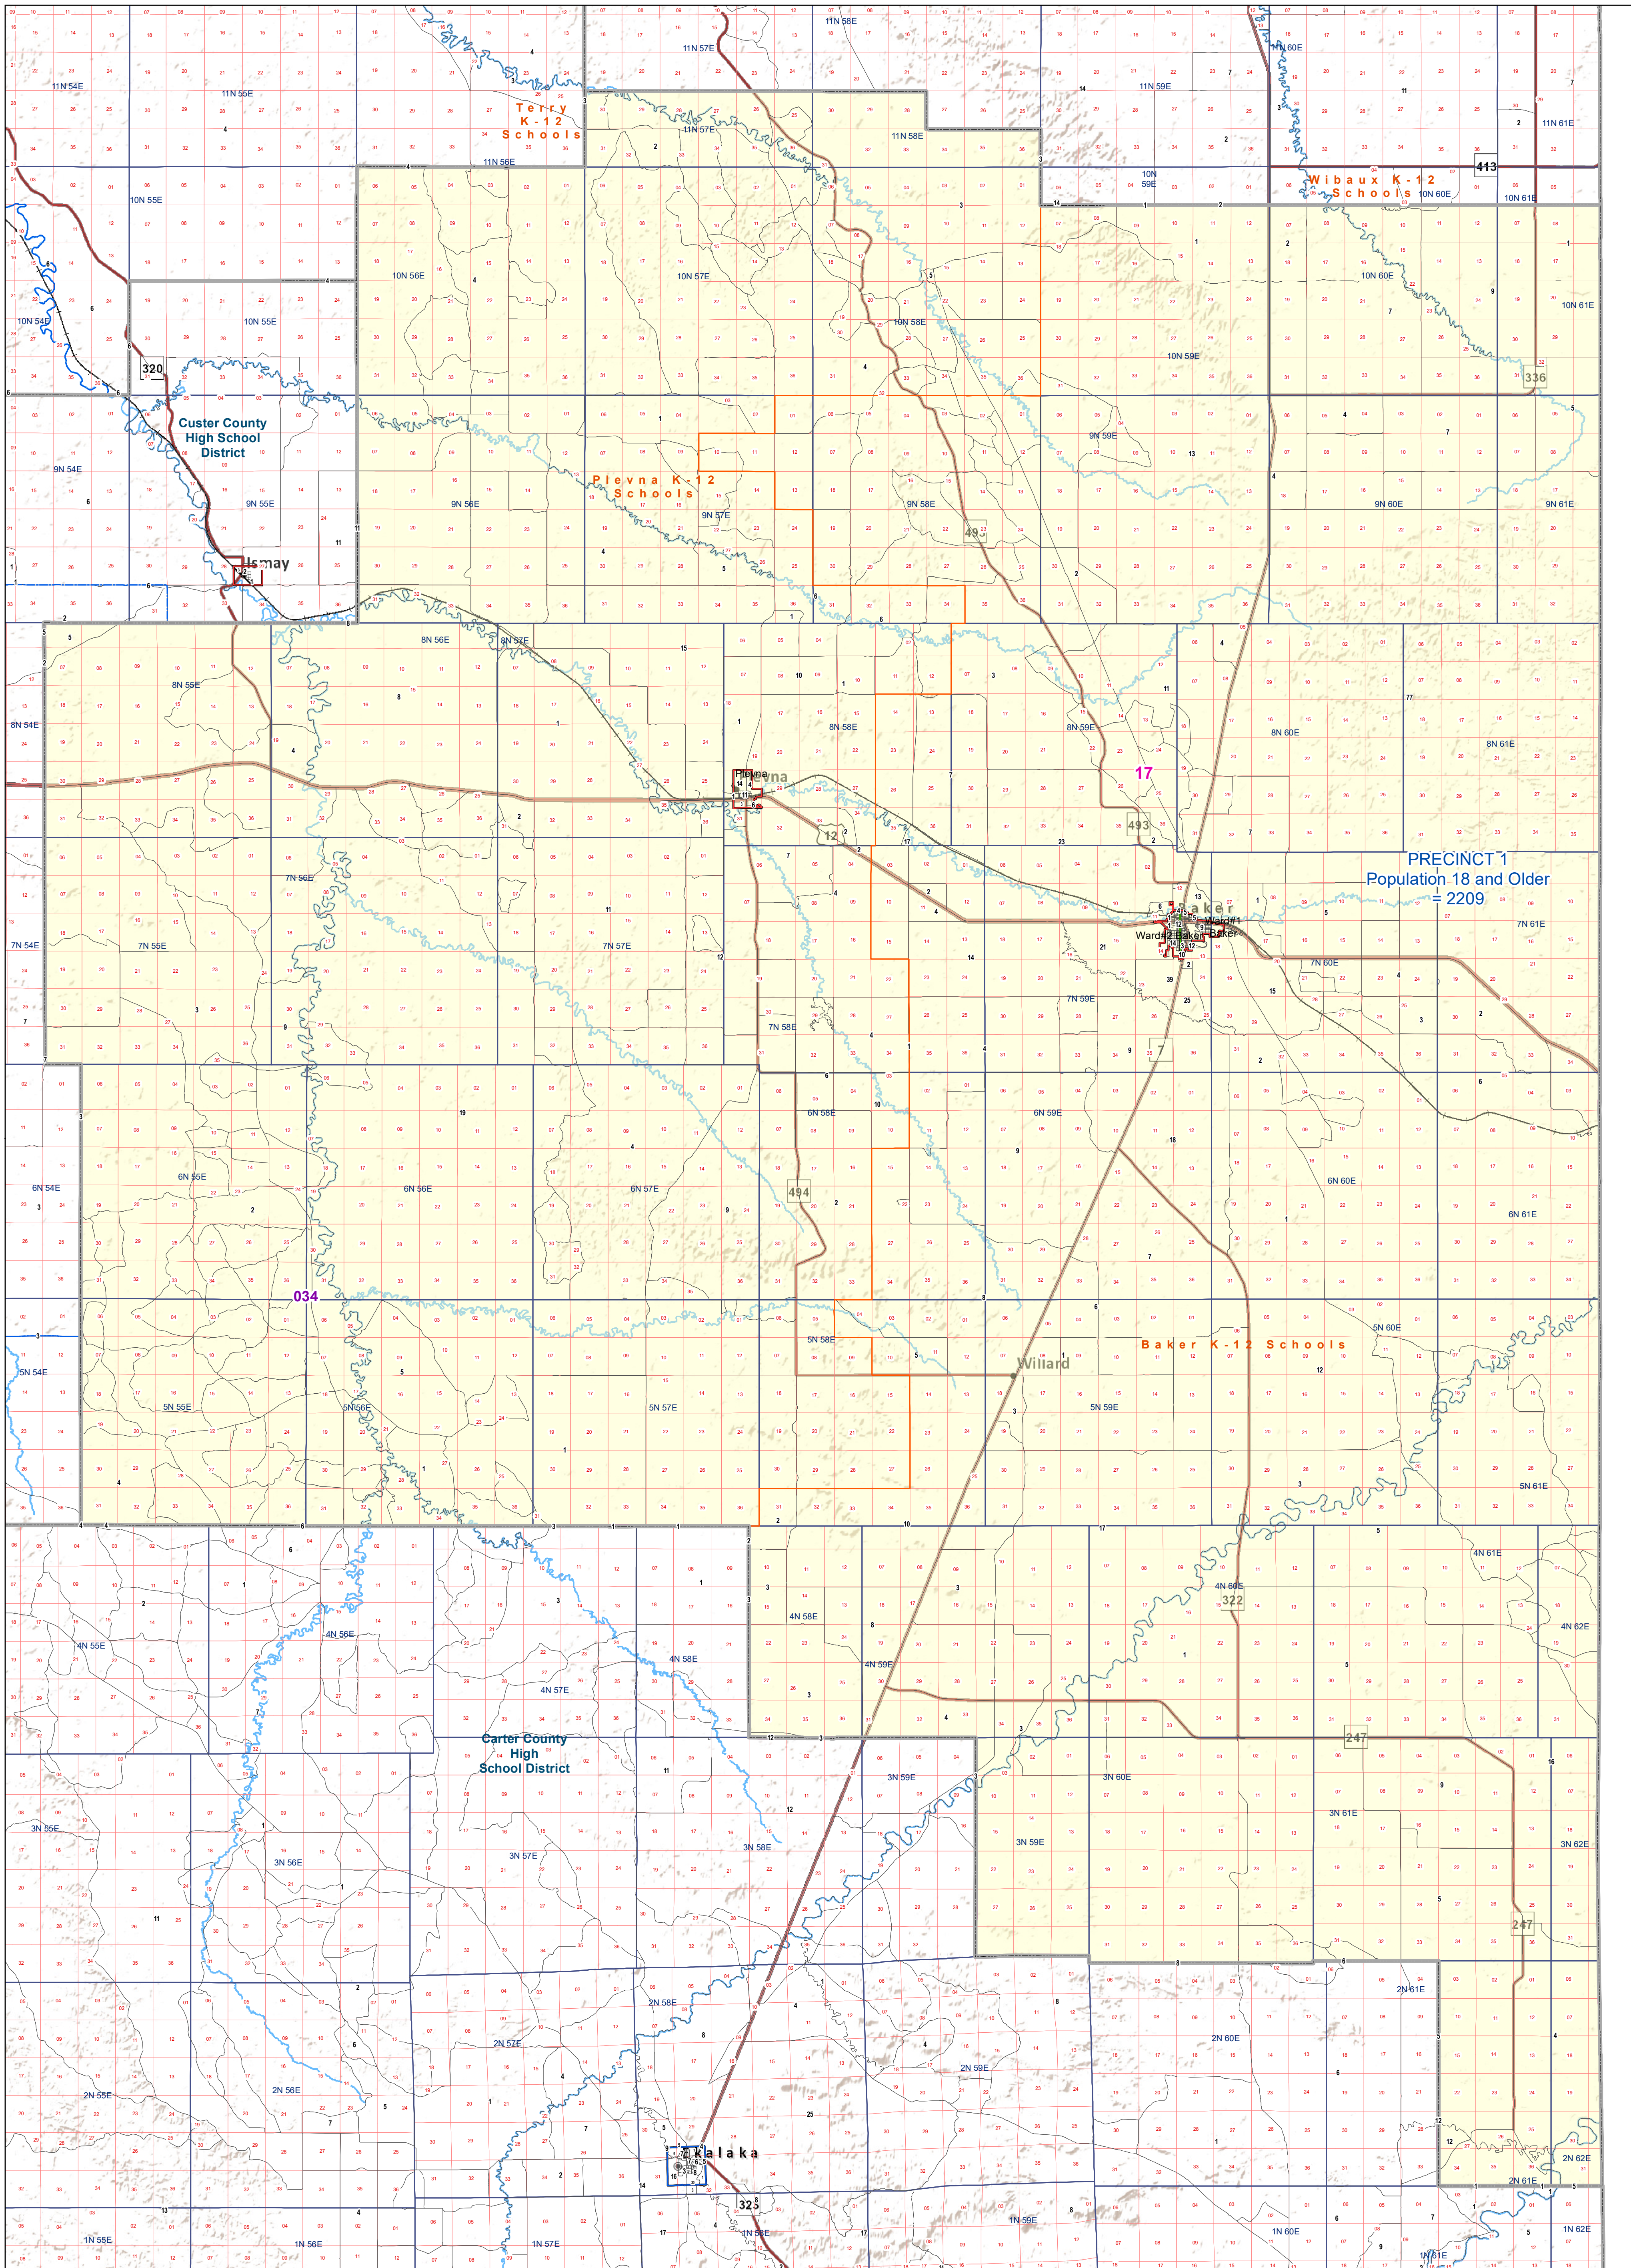

Fallon County: PRECINCT 1

Voting Precincts and Legislative Districts

PRECINCT 1
Population 18 and Older
= 2209

- Voting Precincts
- Tribal Nations Reservations
- 2020 Census Blocks with Population 18 and Older Labeled
- Senate
- Unified (K-12) School Districts
- Township Boundary
- House
- Secondary School Districts
- Section Boundary
- Incorporated Cities and Towns
- Elementary School Districts
- Wards

Voting Precincts
Montana State Library
Created on 3/12/2023
Meghan Burns | GeoEnabledElections@mt.gov
<https://geoenabled-elections-montana.hub.arcgis.com/>