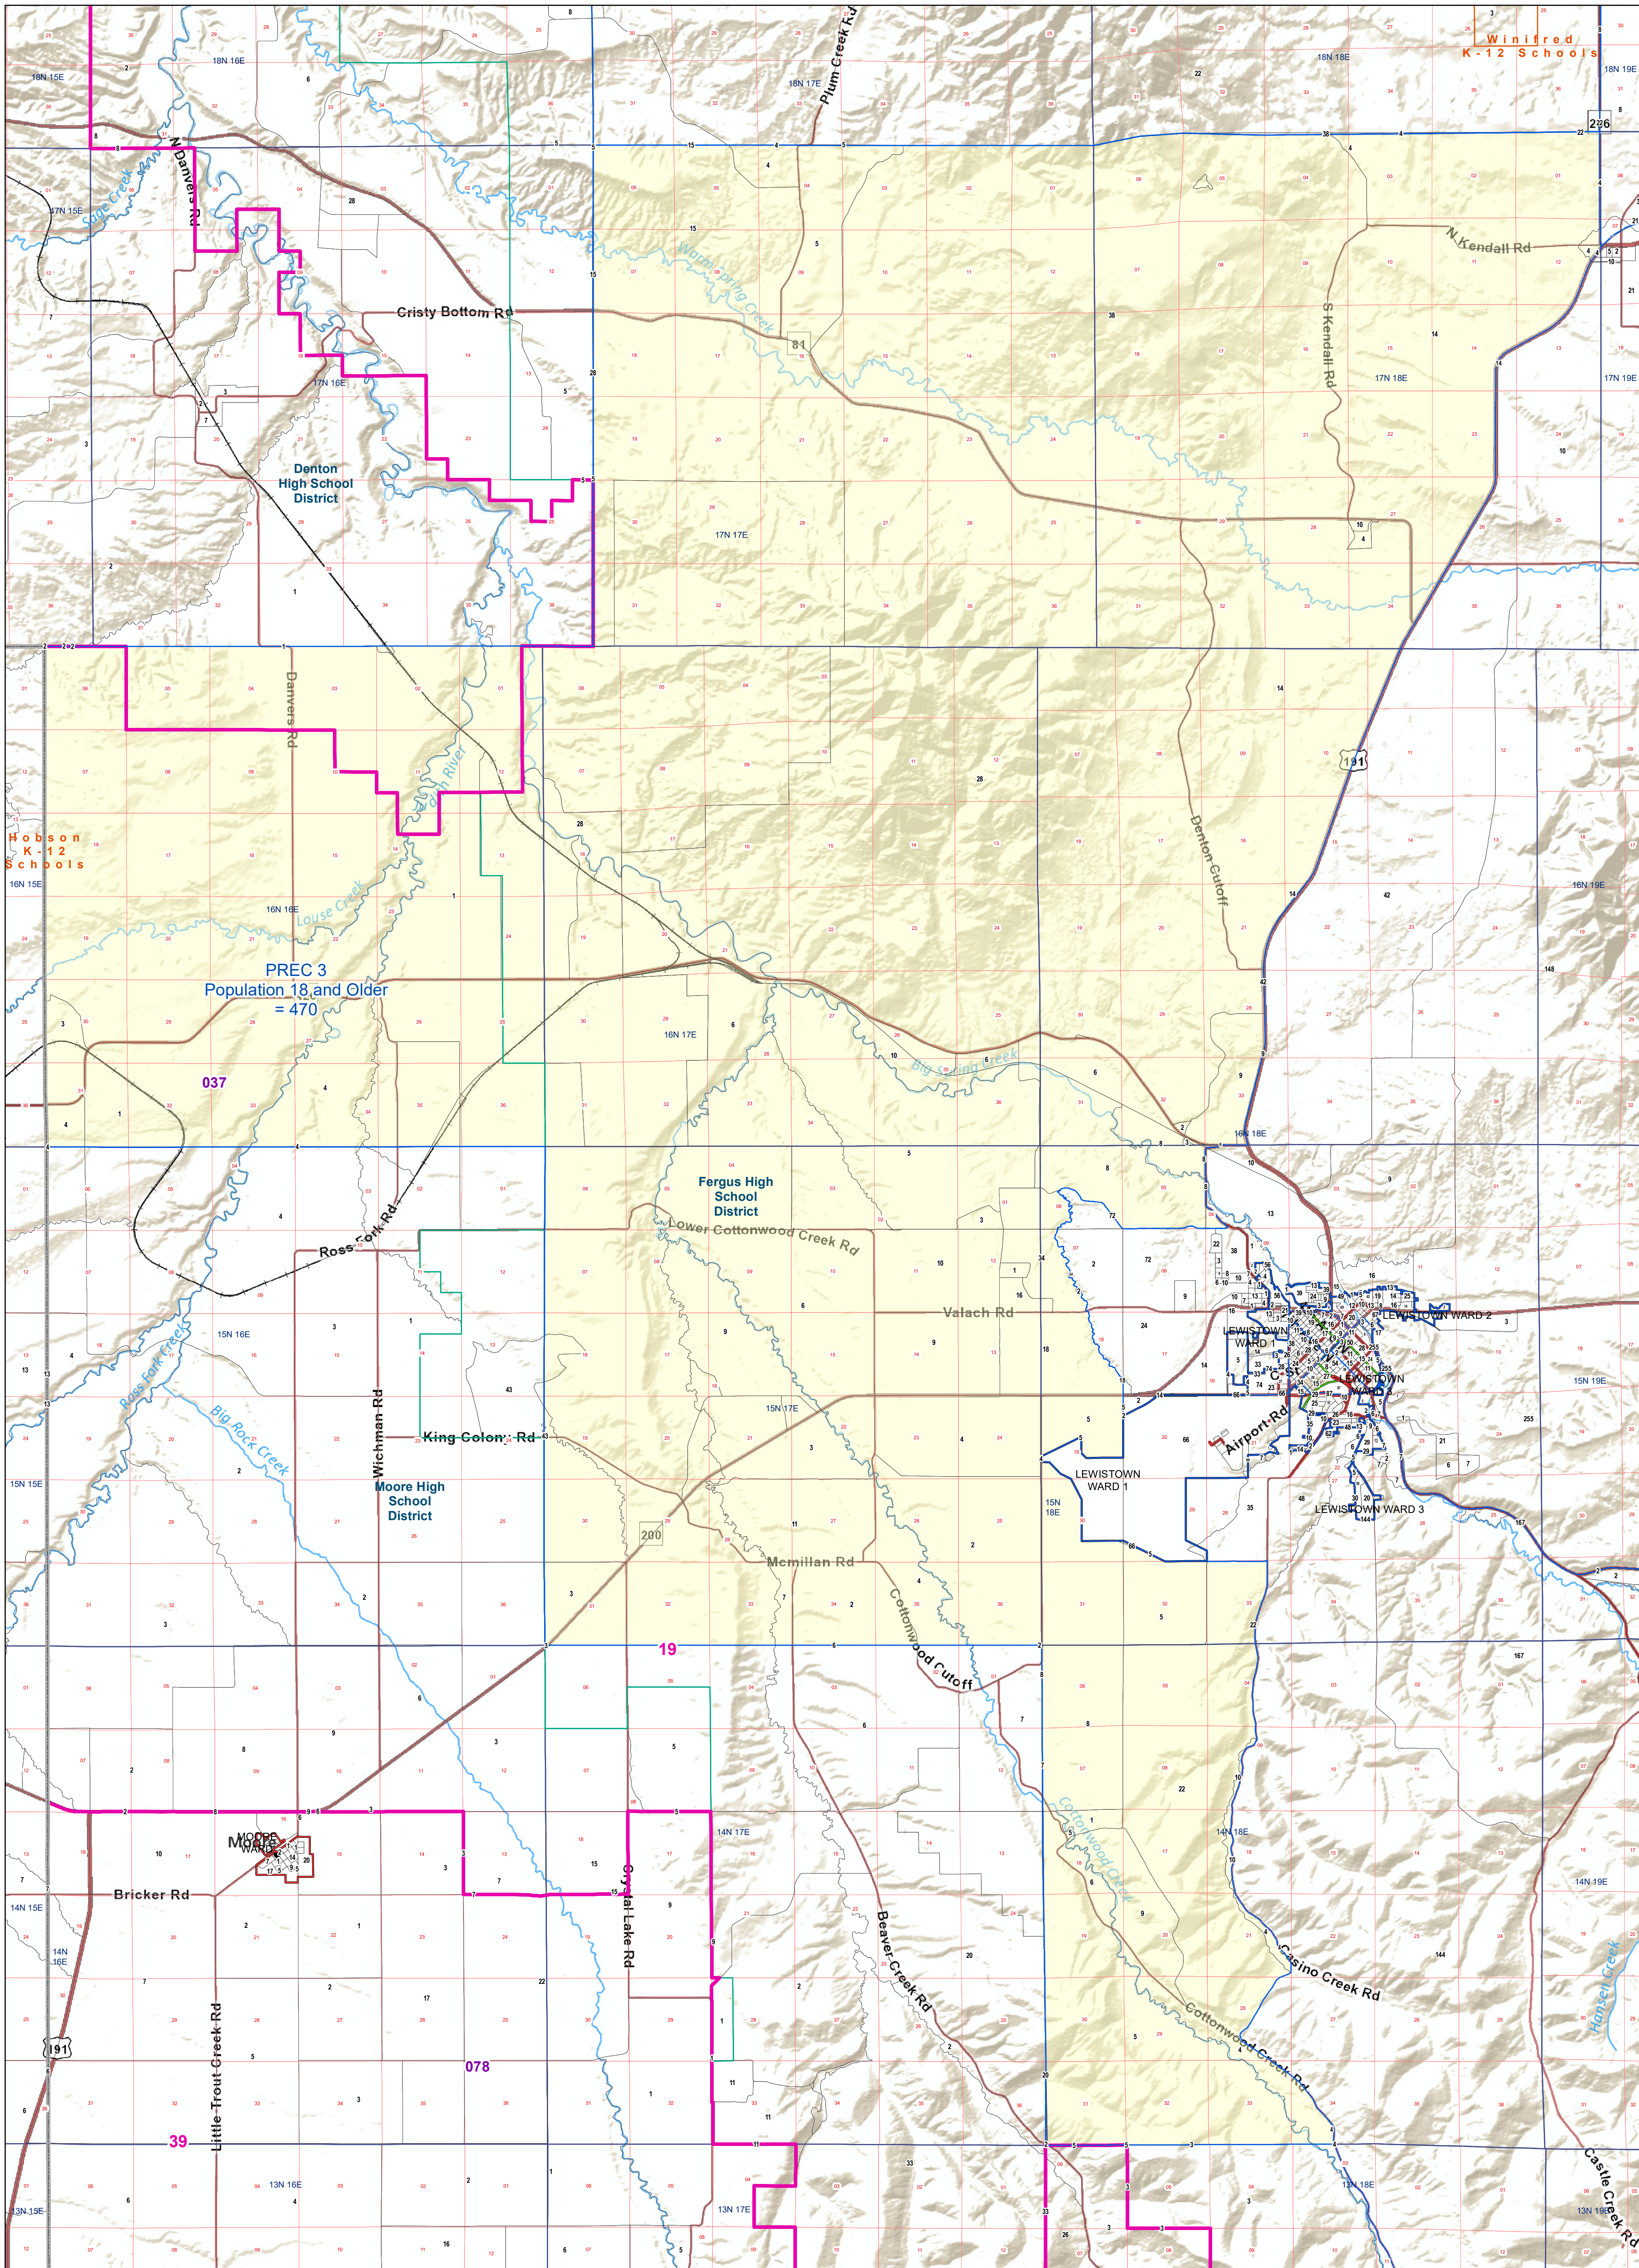

Fergus County: PREC 3 Voting Precincts and Legislative Districts

PREC 3
Population 18 and Older
= 470

- Voting Precincts
- Senate
- House
- Tribal Nations Reservations
- Unified (K-12) School Districts
- Secondary School Districts
- Elementary School Districts
- Incorporated Cities and Towns
- Township Boundary
- Section Boundary
- 2020 Census Blocks with Population 18 and Older Labeled
- Wards

Voting Precincts
Montana State Library
Created on 3/12/2023
Meghan Burns | GeoEnabledElections@mt.gov
<https://geoenabled-elections-montana.hub.arcgis.com/>