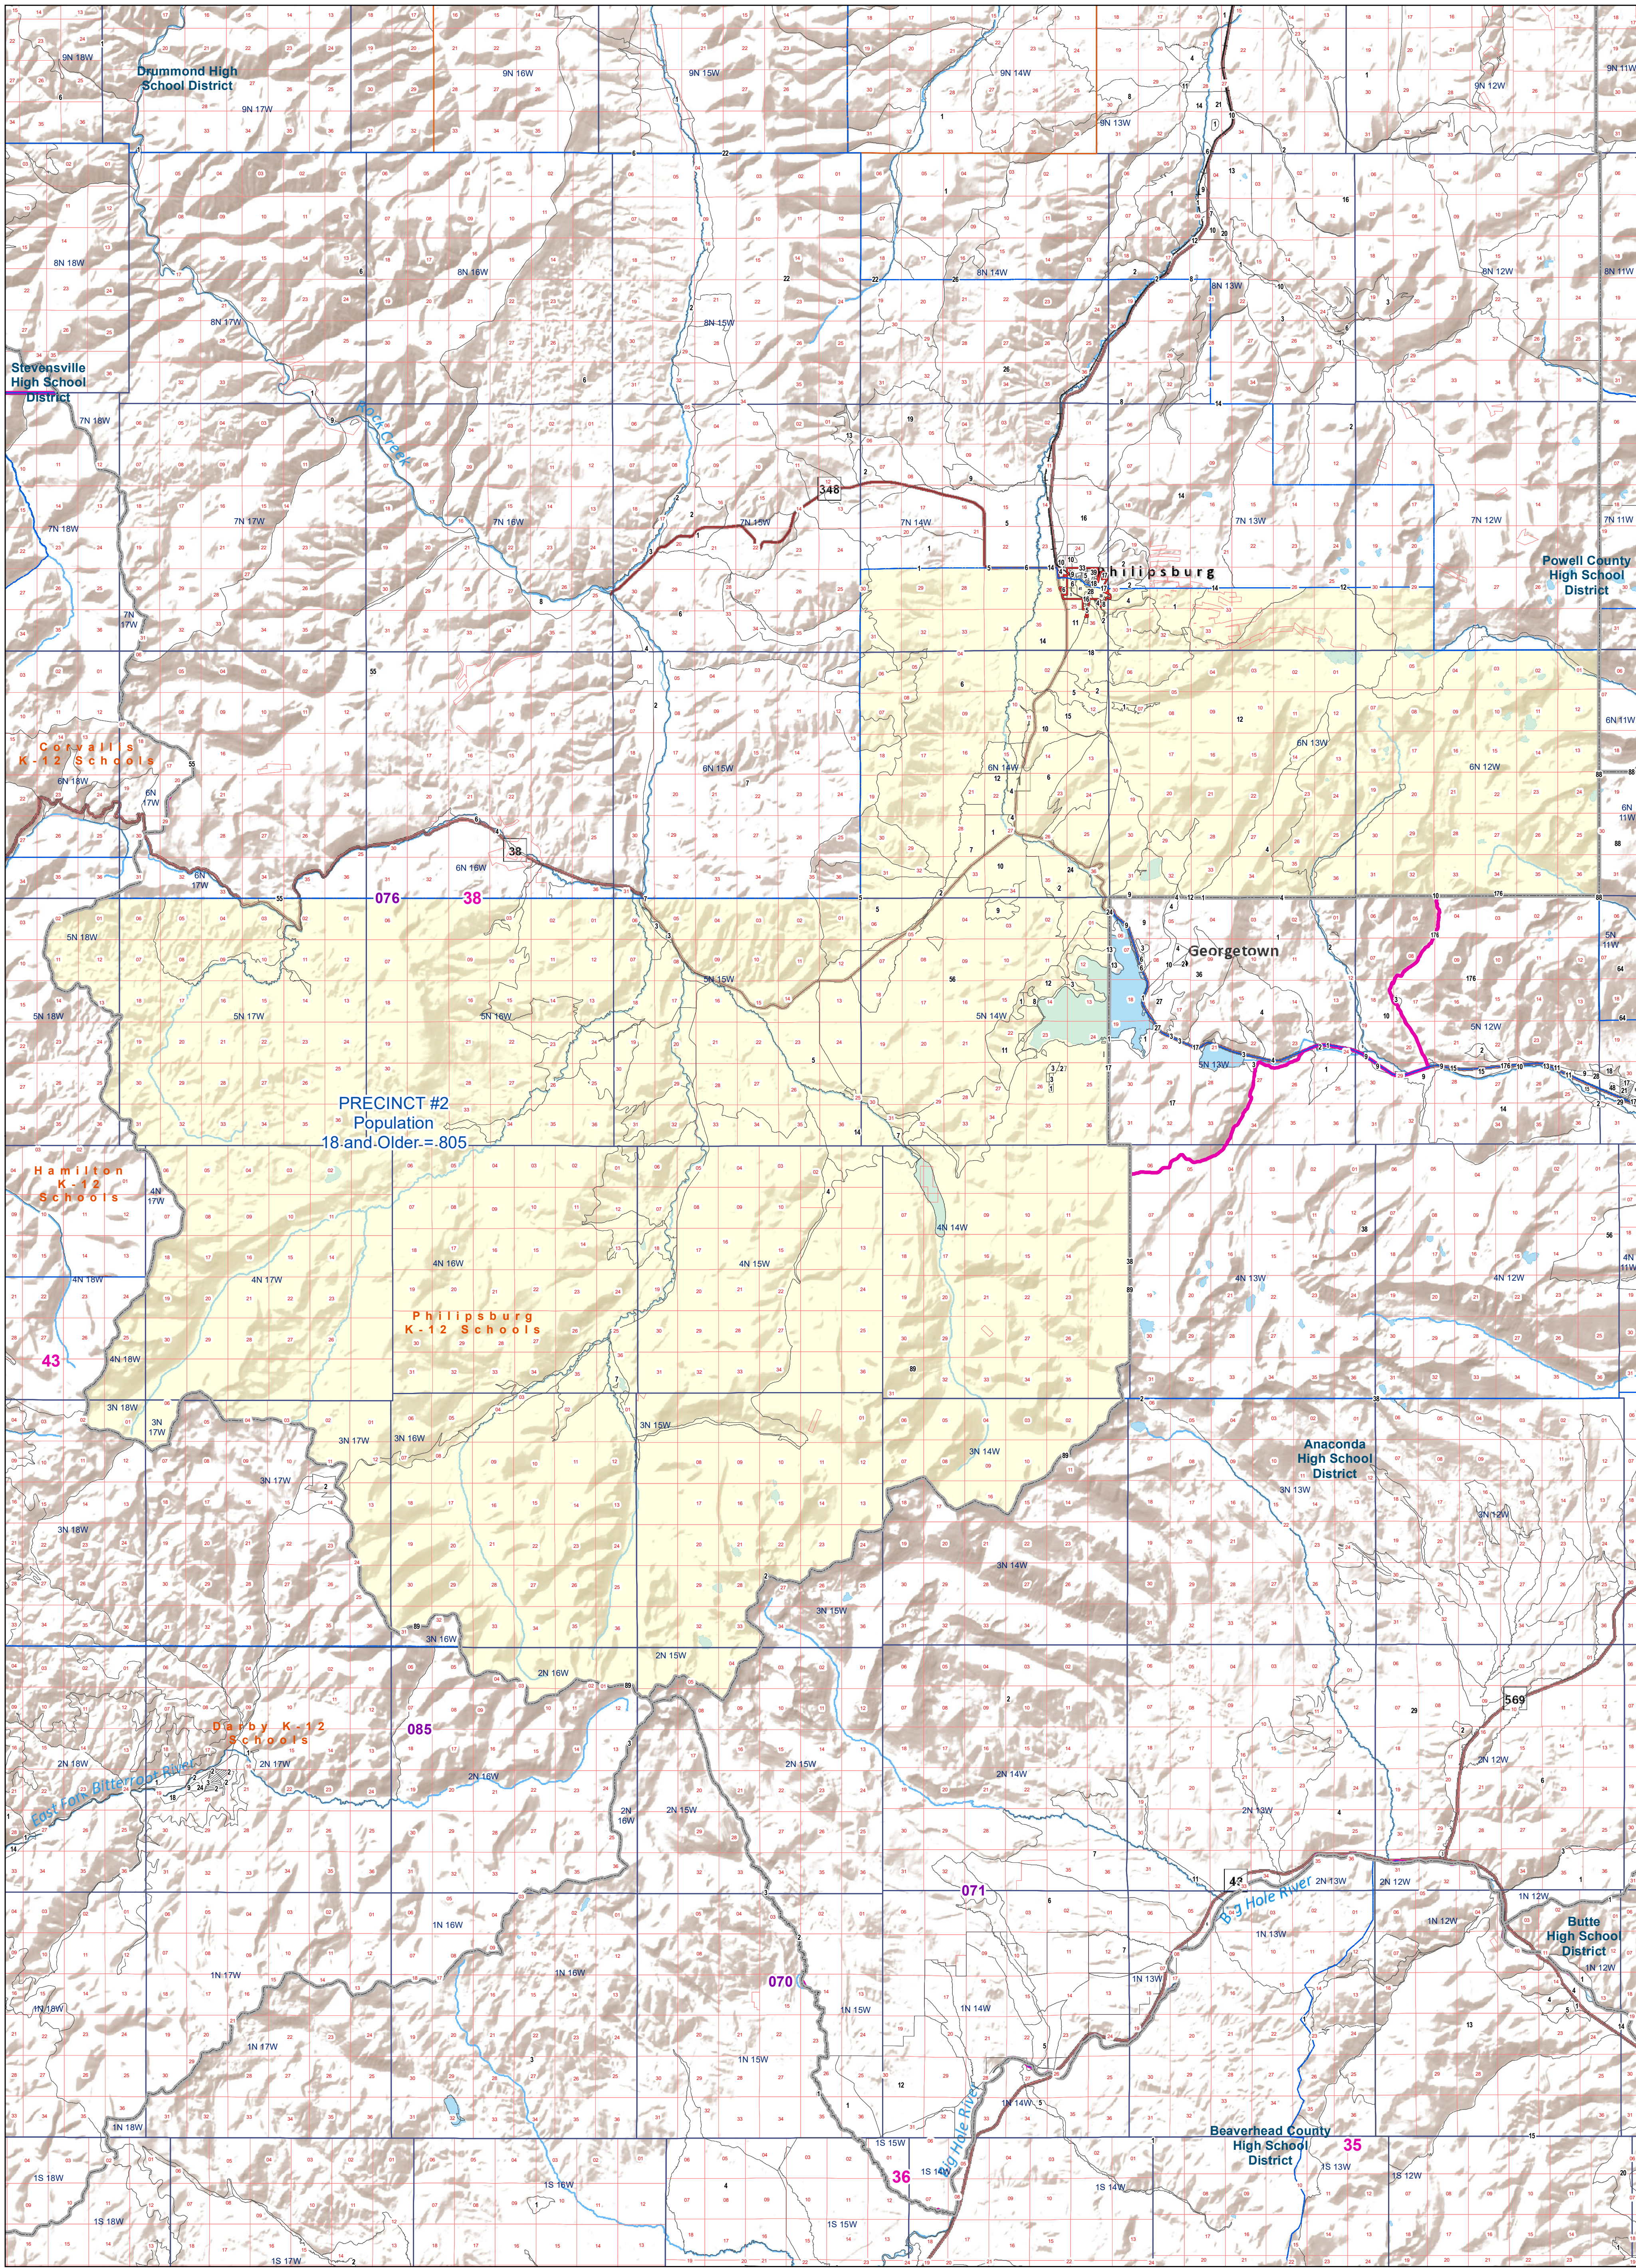

Granite County: PRECINCT #2

Voting Precincts and Legislative Districts

PRECINCT #2
Population
18 and Older = 805

- Voting Precincts
- Tribal Nations Reservations
- 2020 Census Blocks with Population 18 and Older Labeled
- Senate
- Unified (K-12) School Districts
- Township Boundary
- House
- Secondary School Districts
- Section Boundary
- Incorporated Cities and Towns
- Elementary School Districts
- Wards