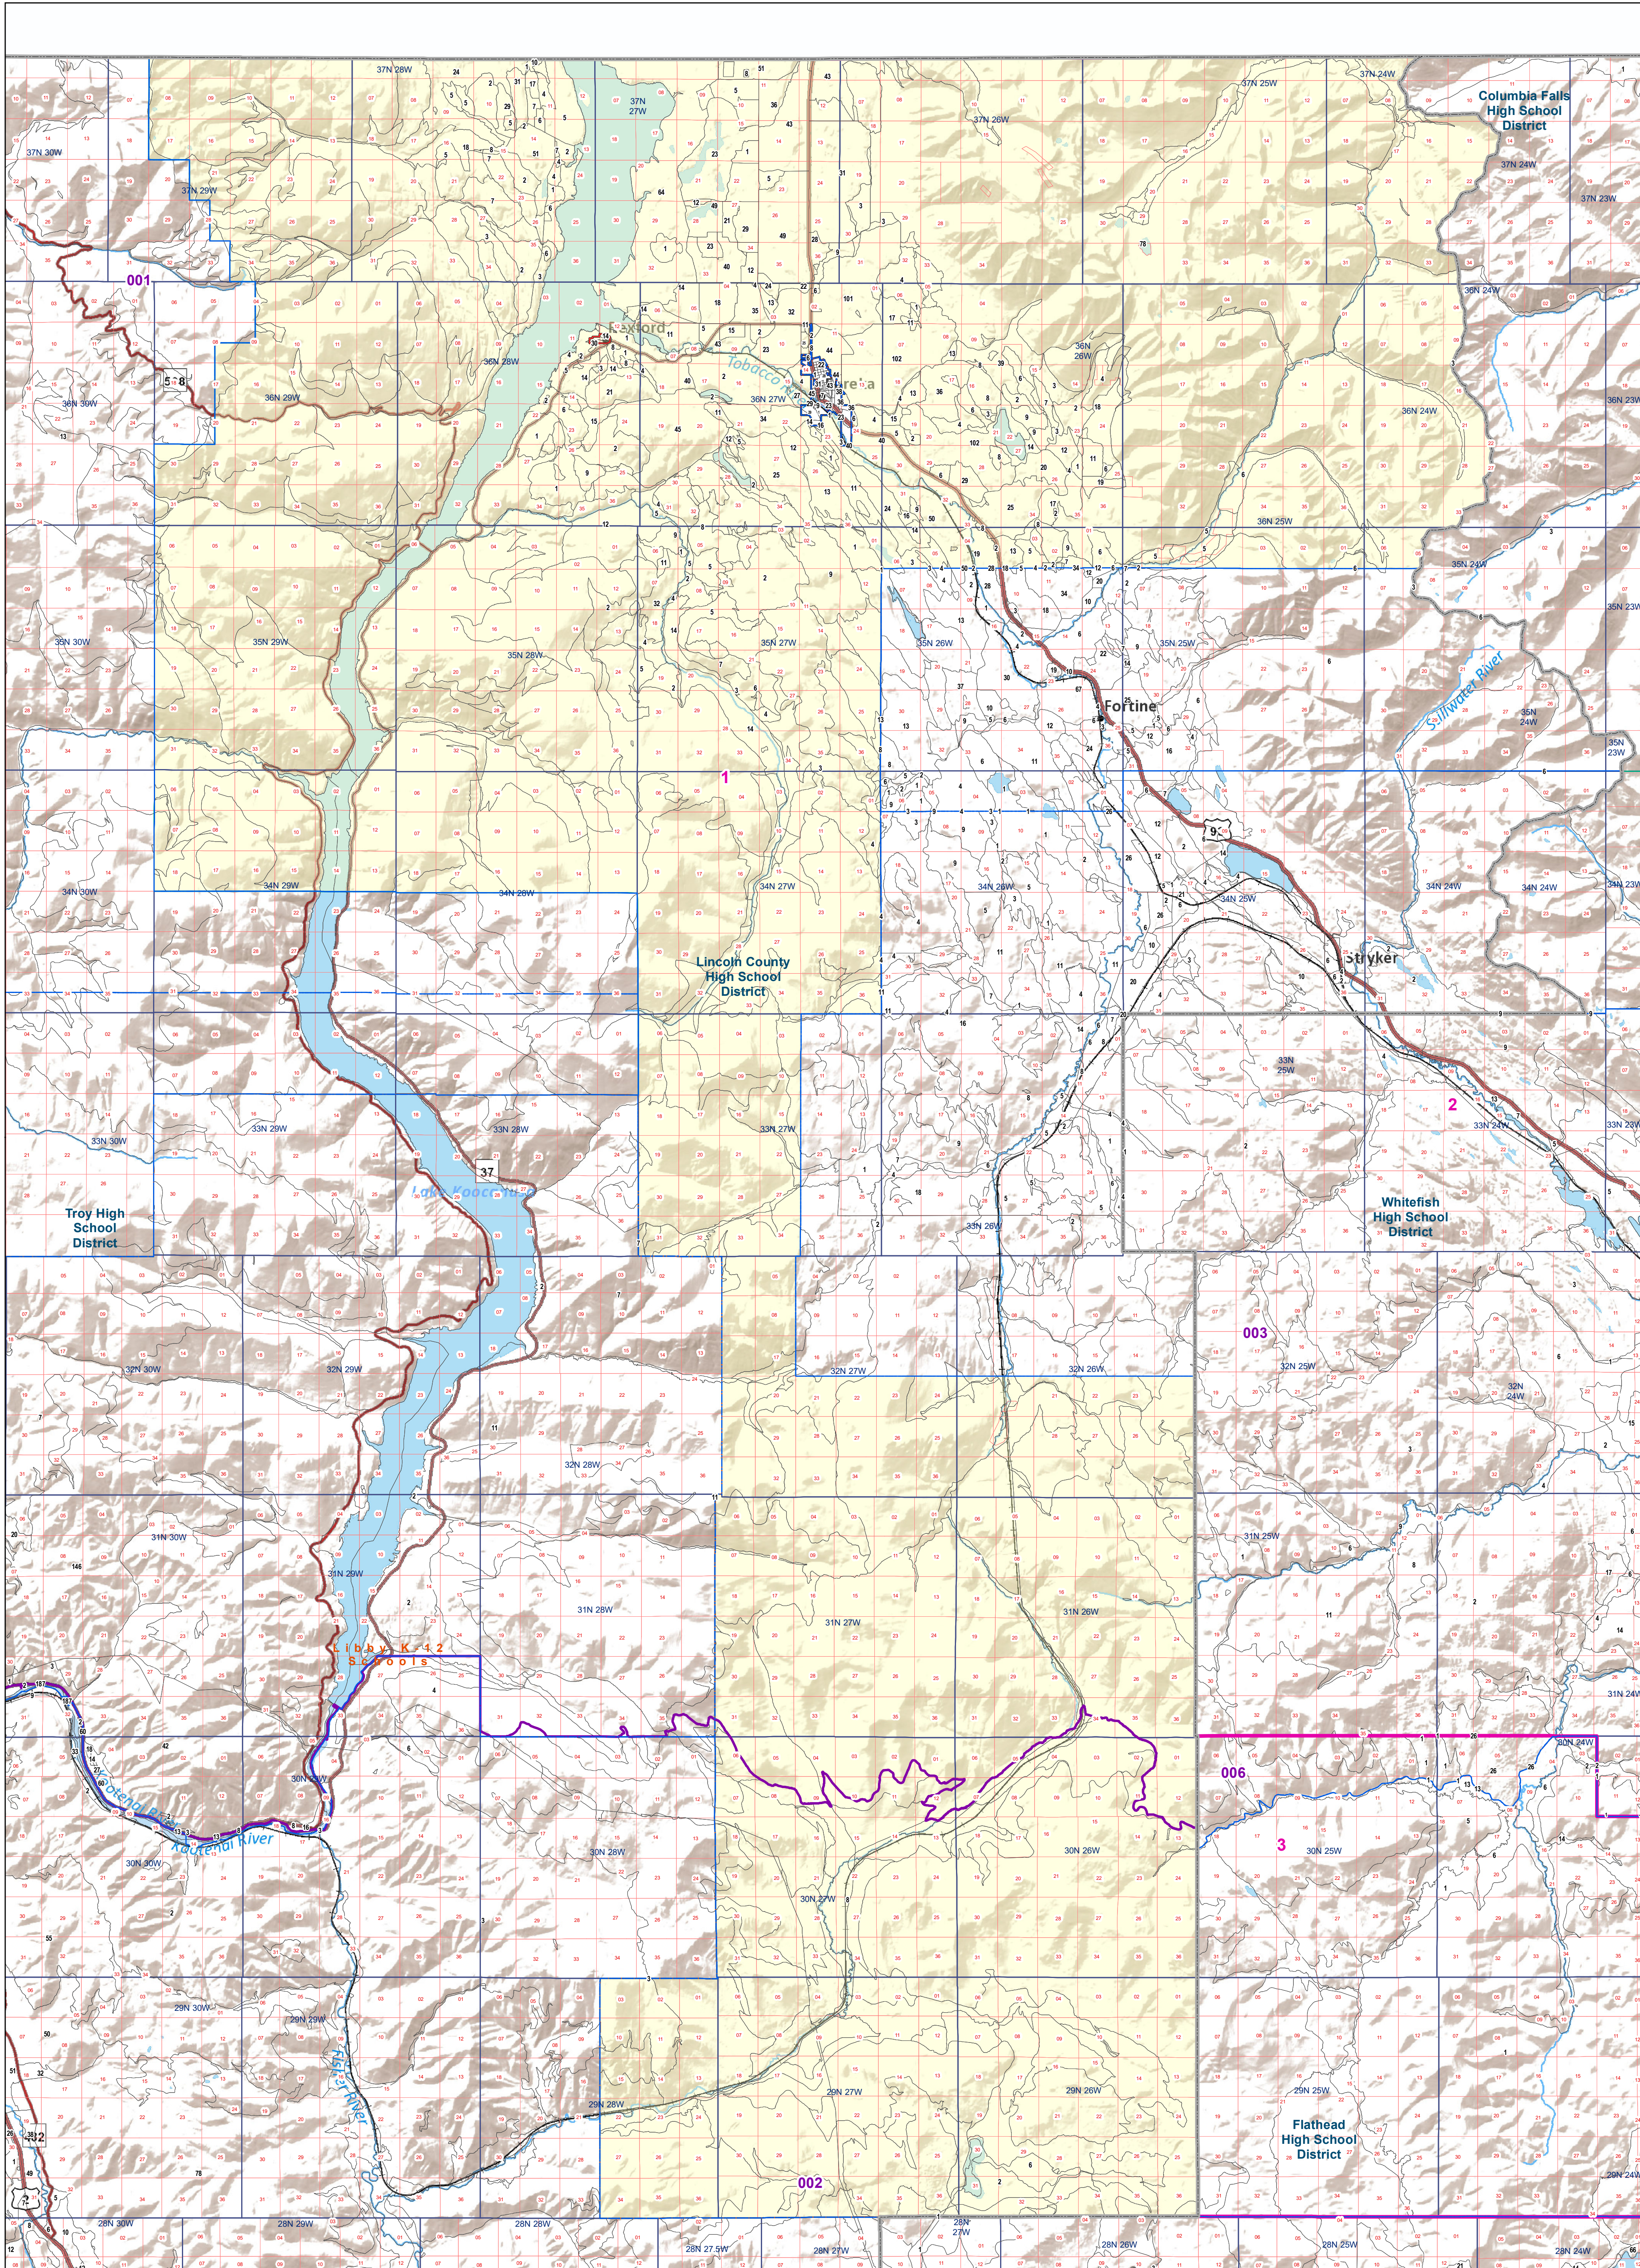

Lincoln County: EUREKA RURAL

Voting Precincts and Legislative Districts

- Voting Precincts
- Tribal Nations Reservations
- 2020 Census Blocks with Population 18 and Older Labeled
- Senate
- Unified (K-12) School Districts
- Township Boundary
- House
- Secondary School Districts
- Section Boundary
- Incorporated Cities and Towns
- Elementary School Districts
- Wards

Voting Precincts
 Montana State Library
 Created on 3/12/2023
 Meghan Burns | GeoEnabledElections@mt.gov
<https://geoenabled-elections-montana.hub.arcgis.com/>