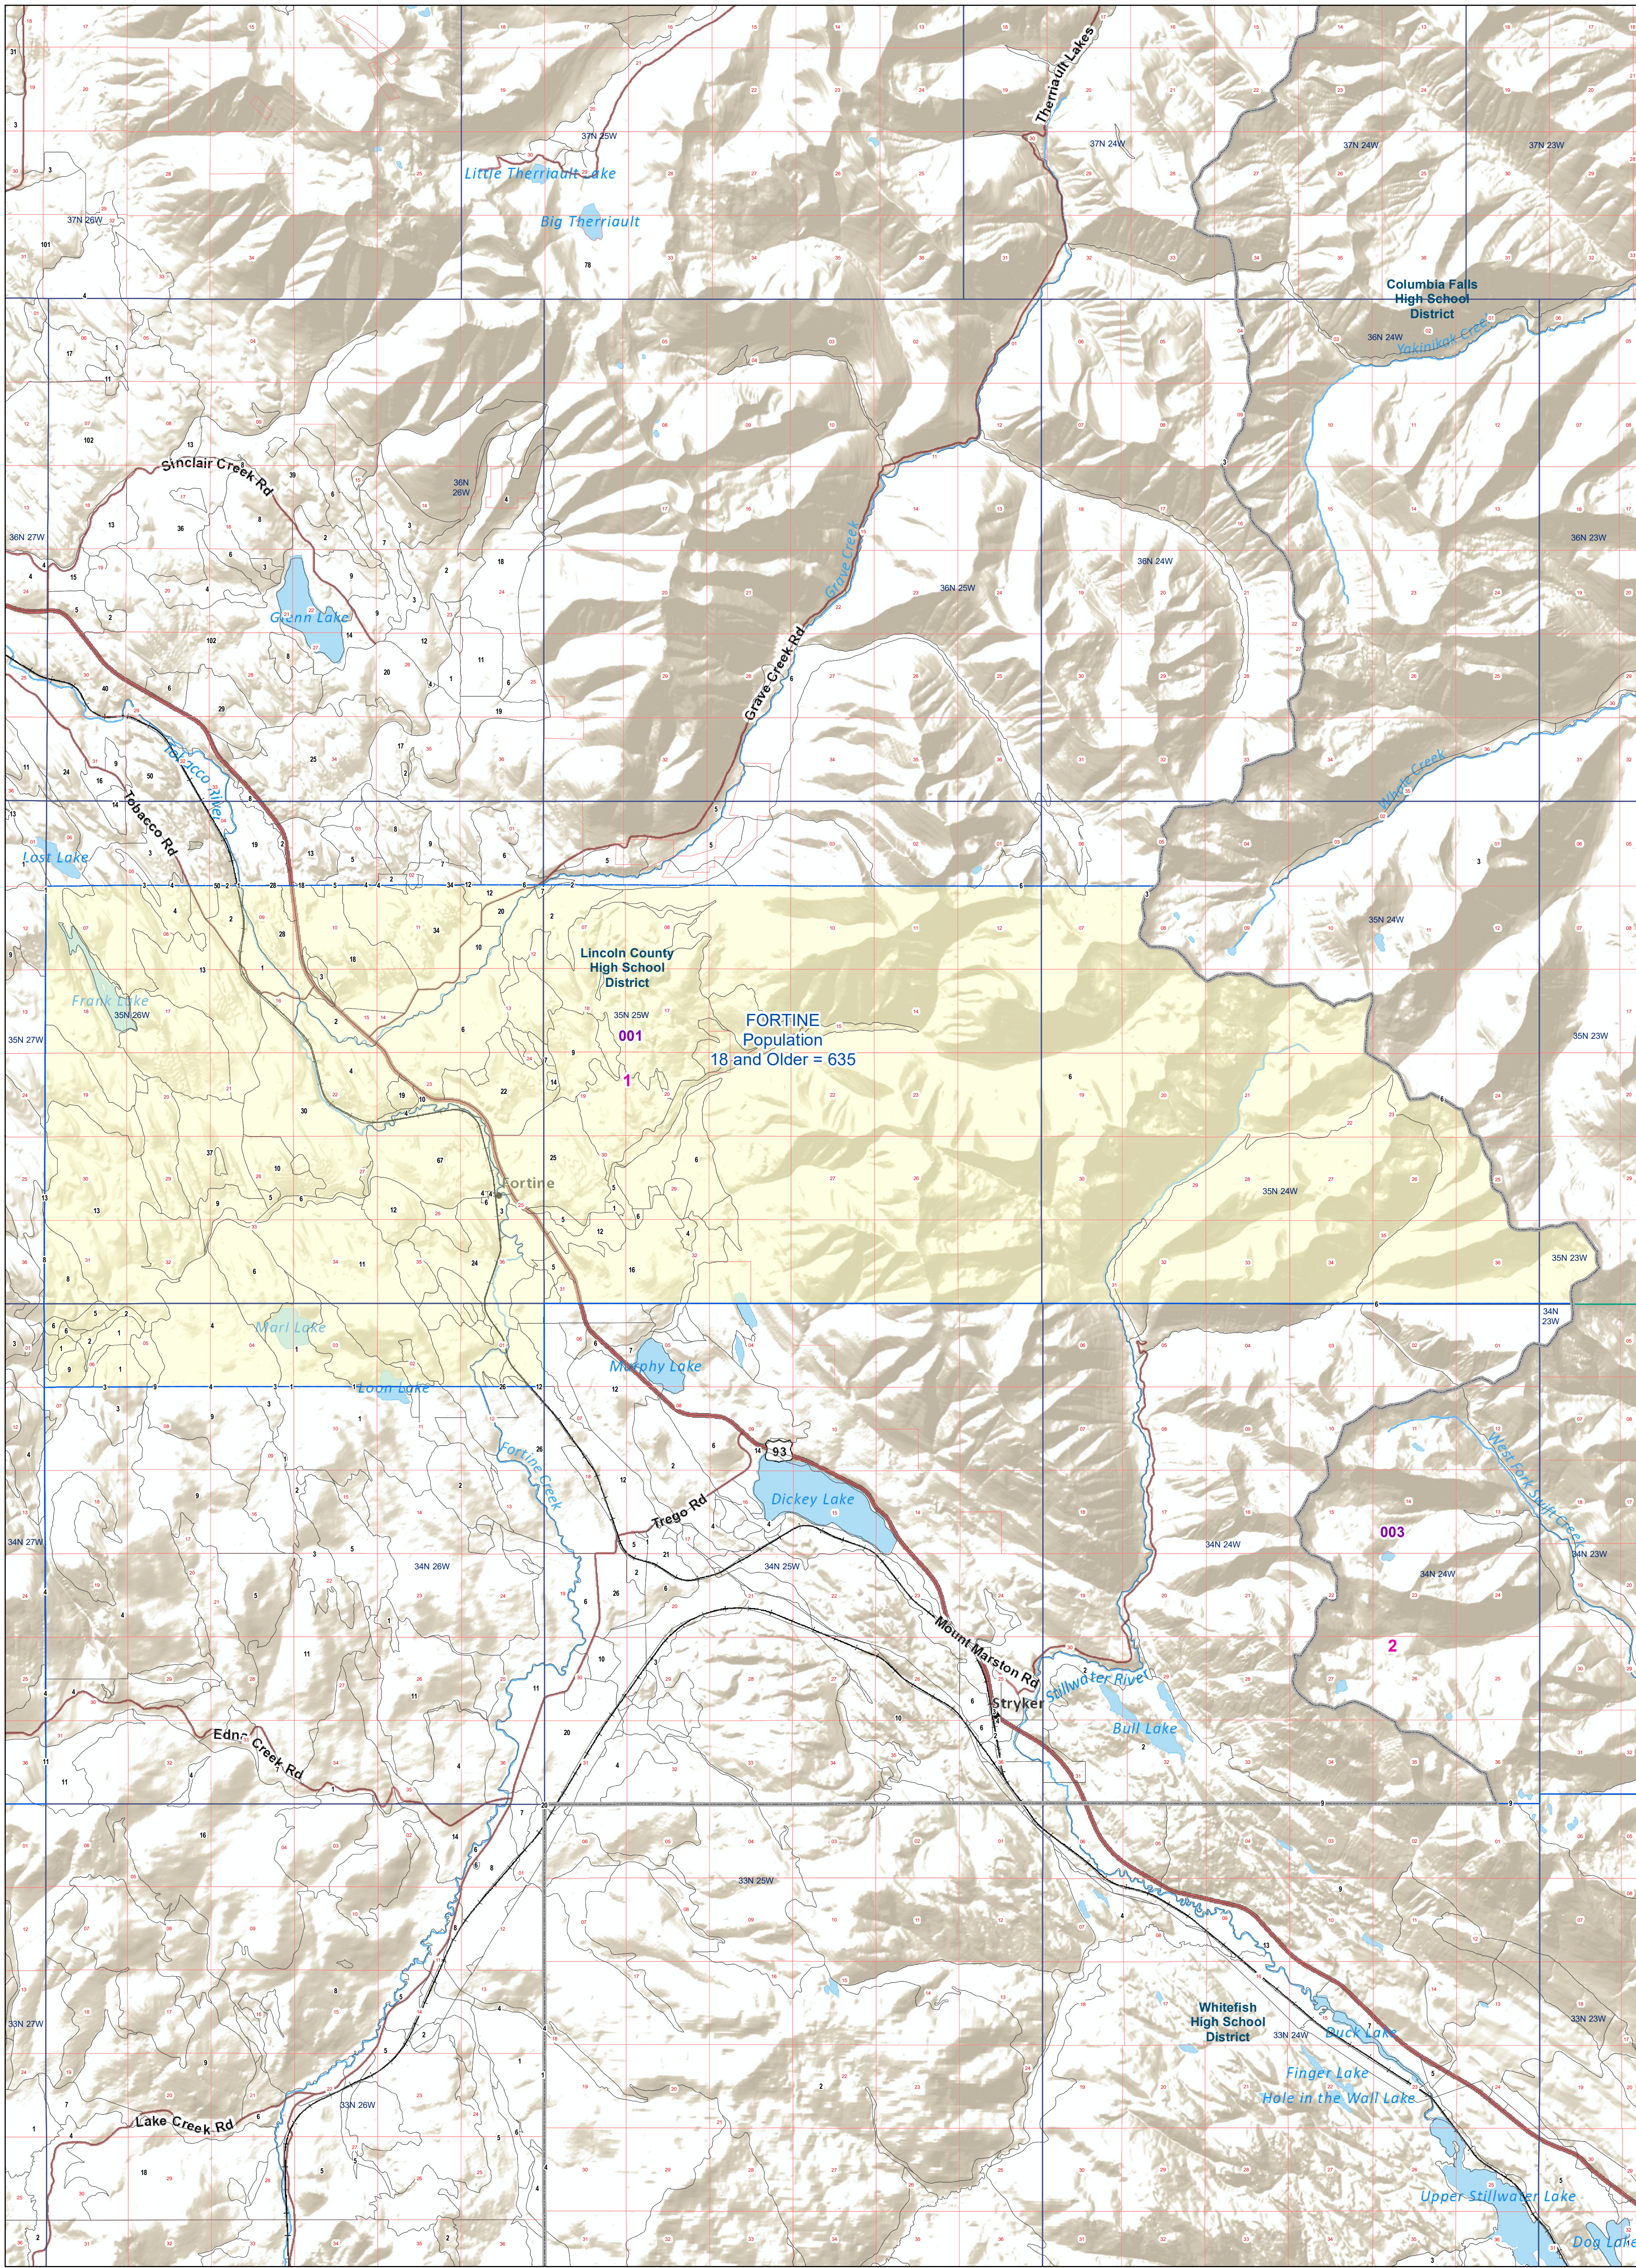

Lincoln County: FORTINE

Voting Precincts and Legislative Districts

Lincoln County High School District

FORTINE
Population
18 and Older = 635

001

003

2

- Voting Precincts
- Tribal Nations Reservations
- 2020 Census Blocks with Population 18 and Older Labeled
- Senate
- Unified (K-12) School Districts
- Township Boundary
- House
- Secondary School Districts
- Section Boundary
- Incorporated Cities and Towns
- Elementary School Districts
- Wards

Voting Precincts
 Montana State Library
 Created on 3/12/2023
 Meghan Burns | GeoEnabledElections@mt.gov
<https://geoenabled-elections-montana.hub.arcgis.com/>