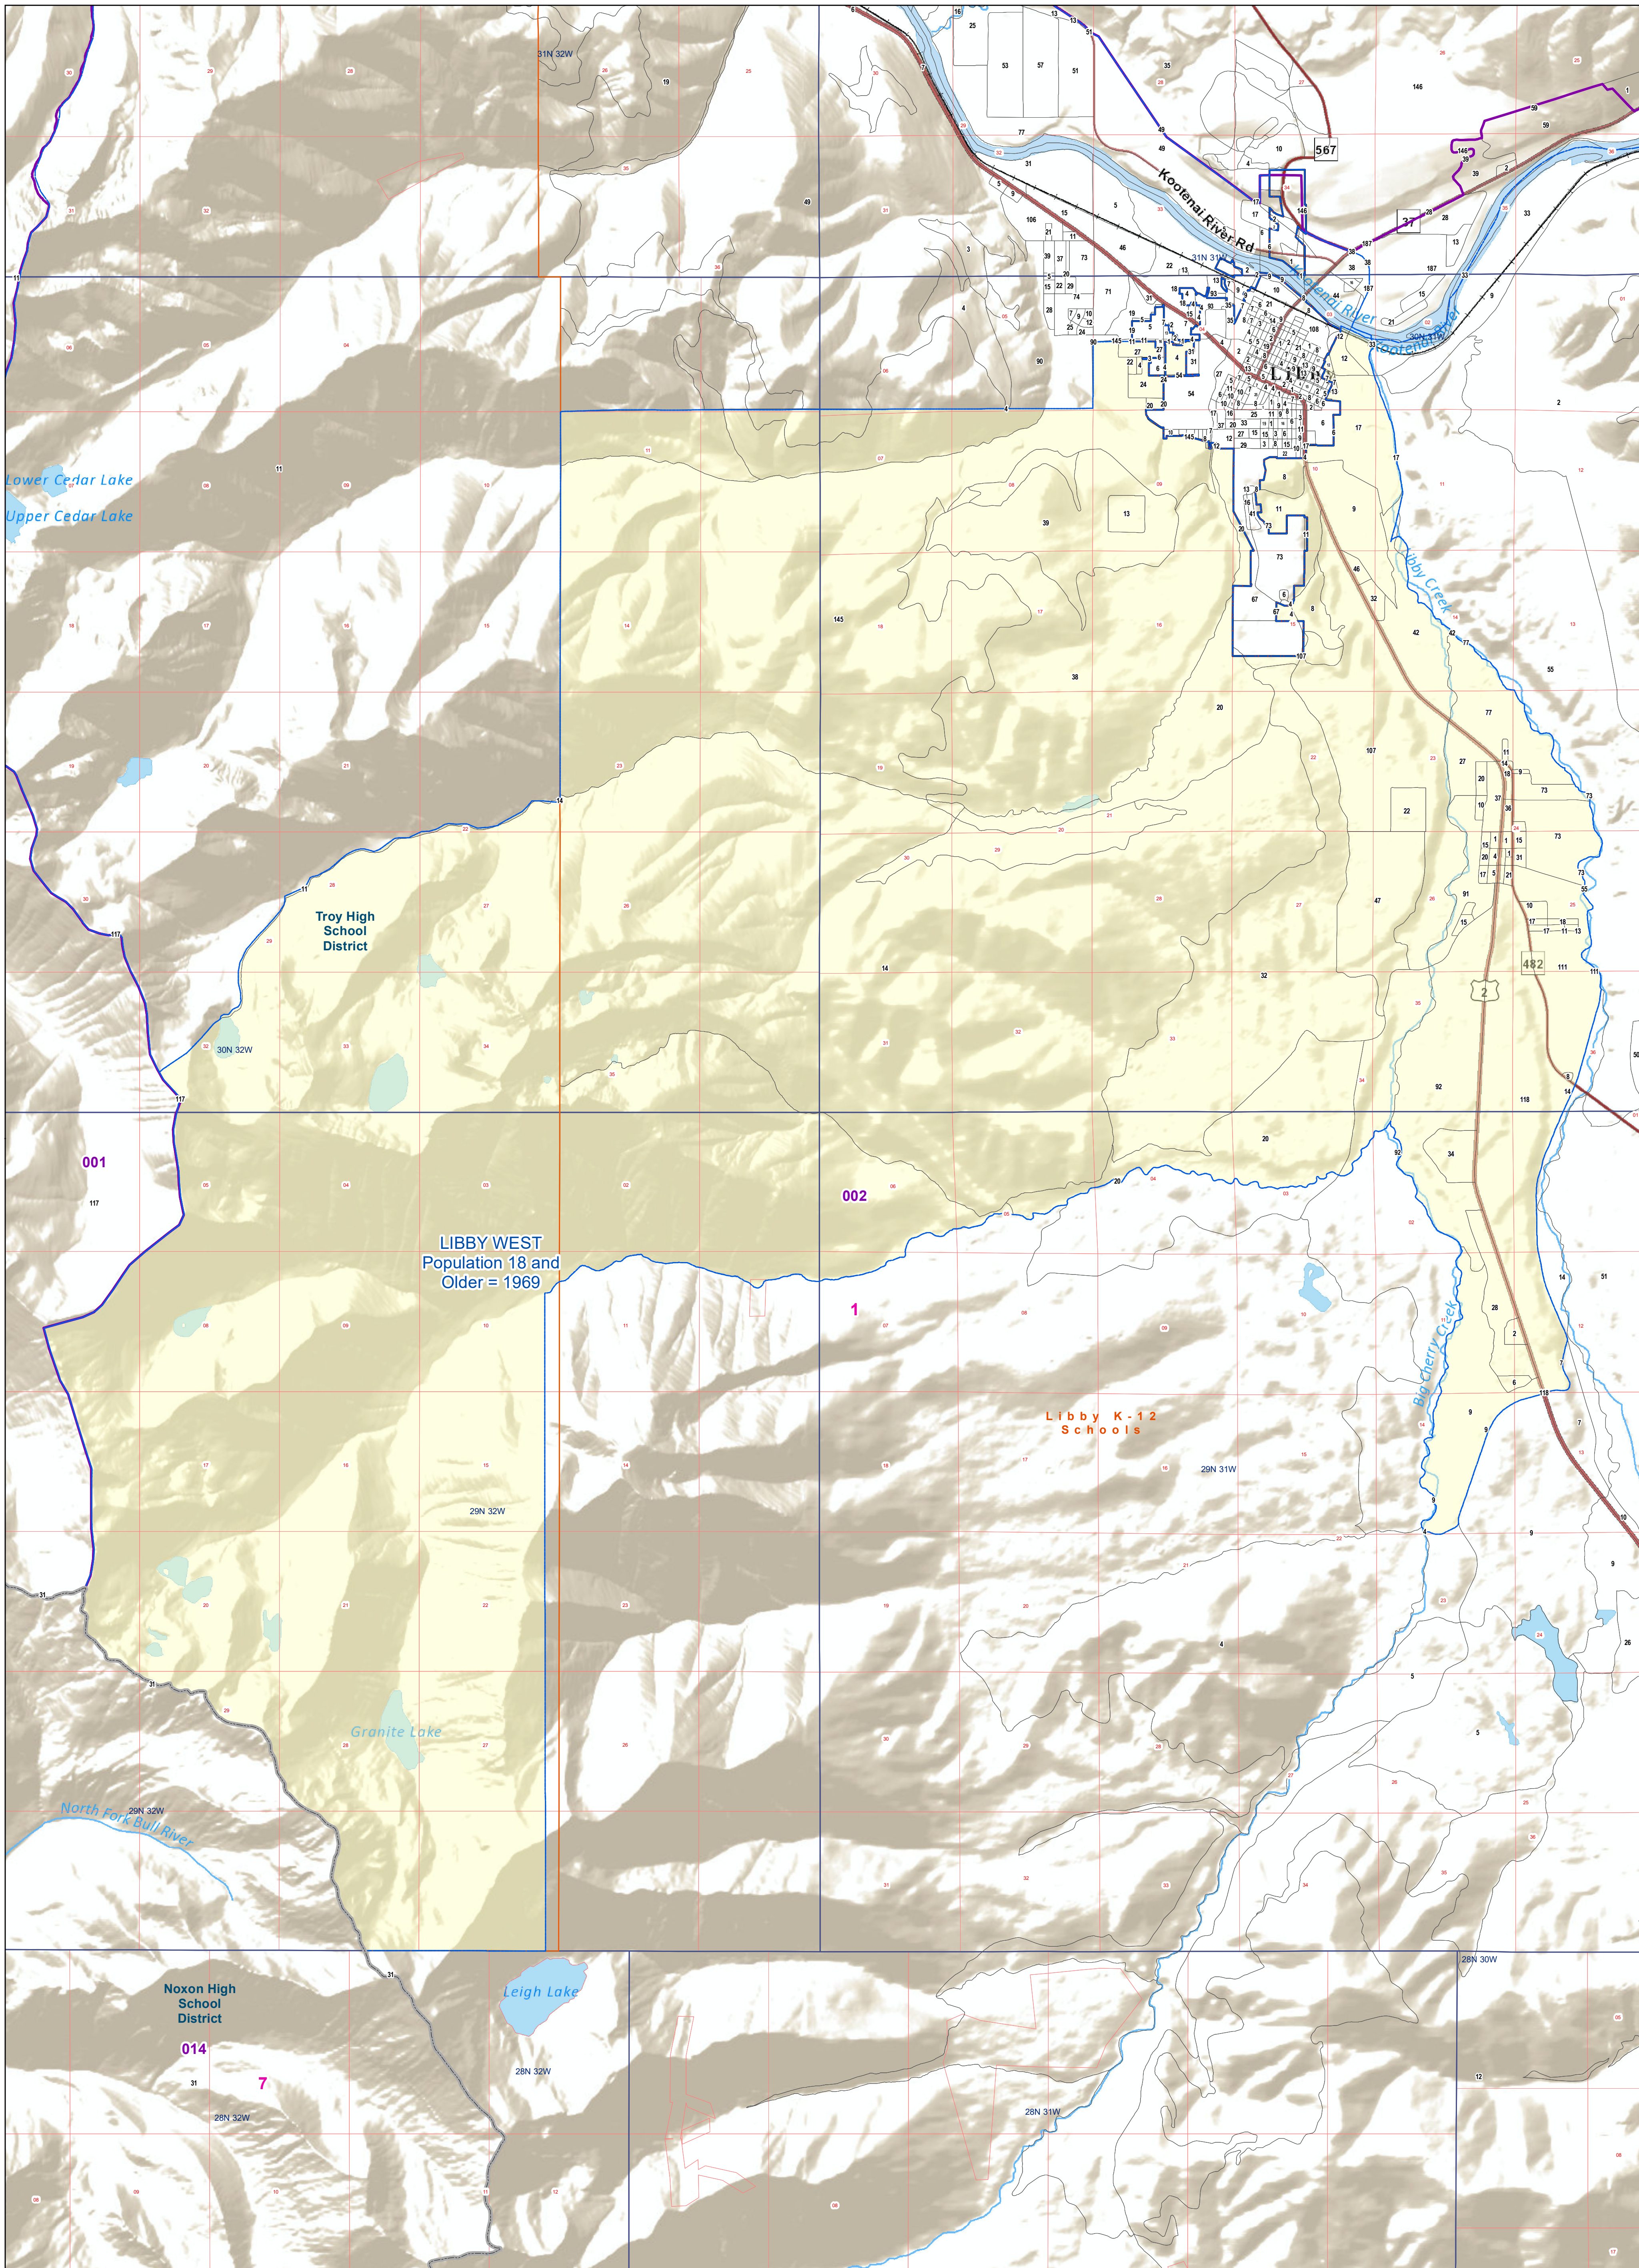

Lincoln County: LIBBY WEST

Voting Precincts and Legislative Districts

- Voting Precincts
- Senate
- House
- Incorporated Cities and Towns
- Wards
- Tribal Nations Reservations
- Unified (K-12) School Districts
- Secondary School Districts
- Elementary School Districts
- 2020 Census Blocks with Population 18 and Older Labeled
- Township Boundary
- Section Boundary

Voting Precincts
 Montana State Library
 Created on 3/12/2023
 Meghan Burns | GeoEnabledElections@mt.gov
<https://geoenabled-elections-montana.hub.arcgis.com/>