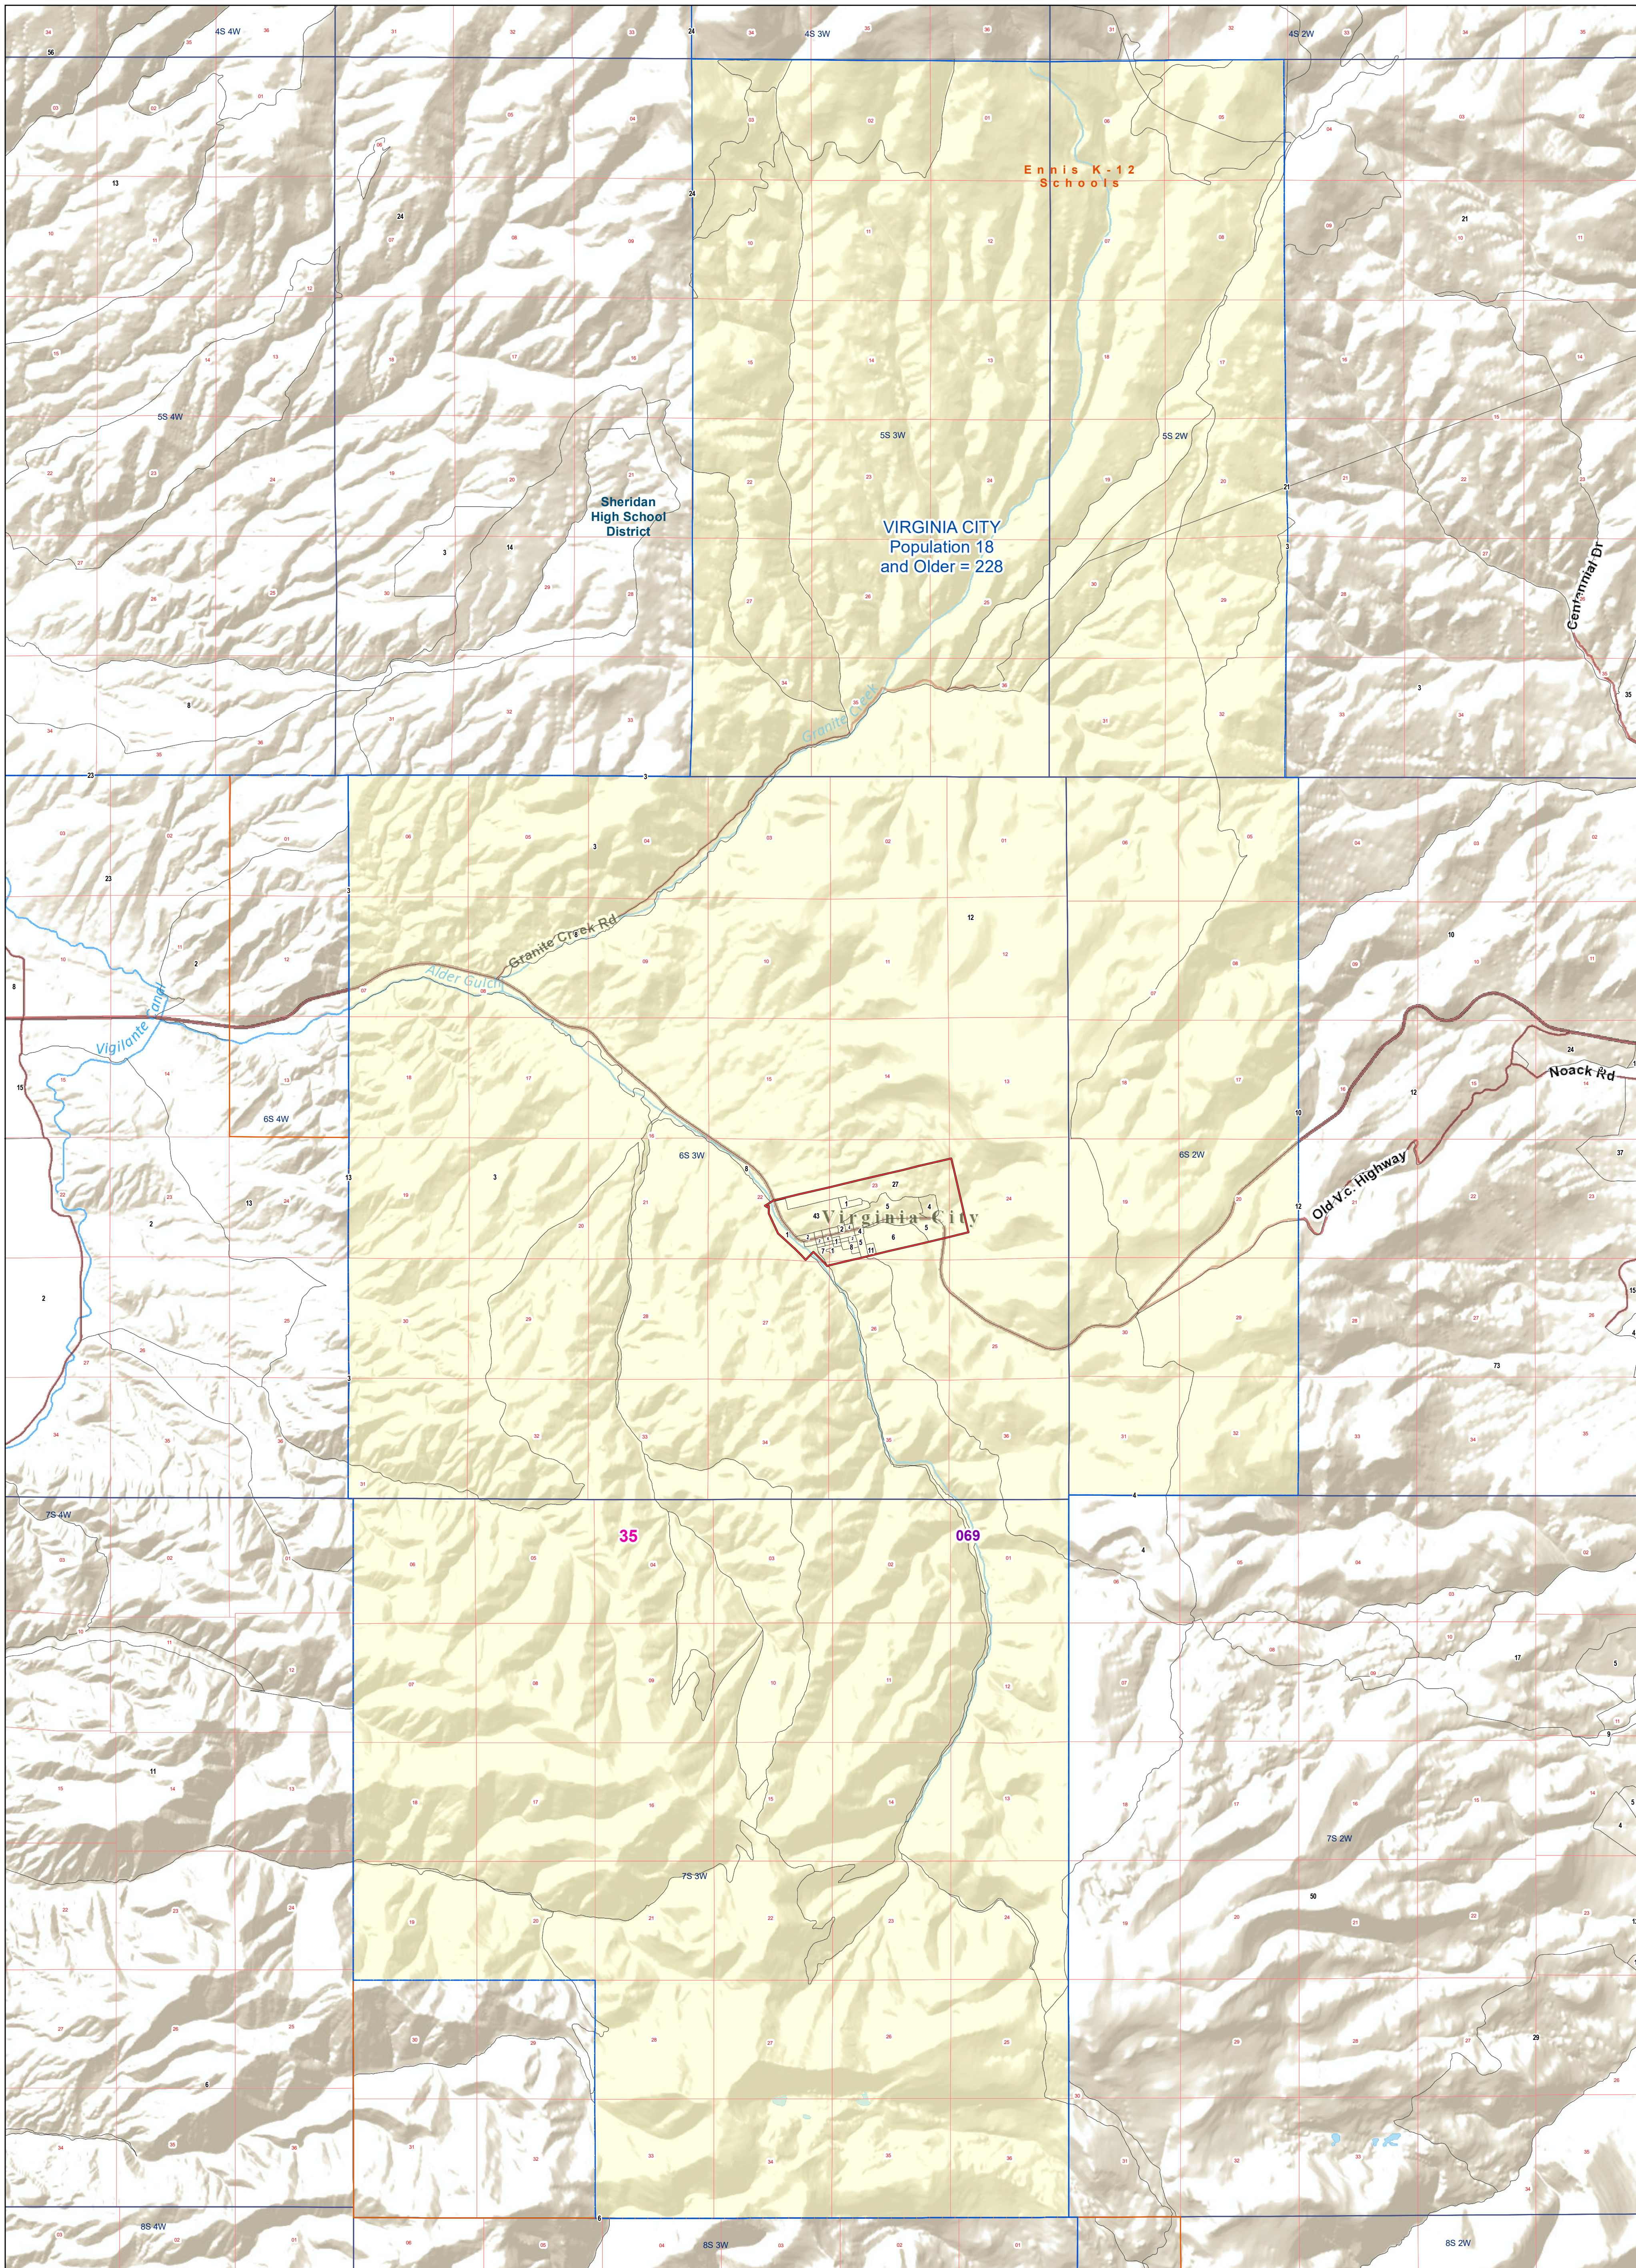

Madison County: VIRGINIA CITY

Voting Precincts and Legislative Districts

- Voting Precincts
- Tribal Nations Reservations
- 2020 Census Blocks with Population 18 and Older Labeled
- Senate
- Unified (K-12) School Districts
- Township Boundary
- House
- Secondary School Districts
- Section Boundary
- Incorporated Cities and Towns
- Elementary School Districts
- Wards

Voting Precincts
 Montana State Library
 Created on 3/12/2023
 Meghan Burns | GeoEnabledElections@mt.gov
<https://geoenabled-elections-montana.hub.arcgis.com/>