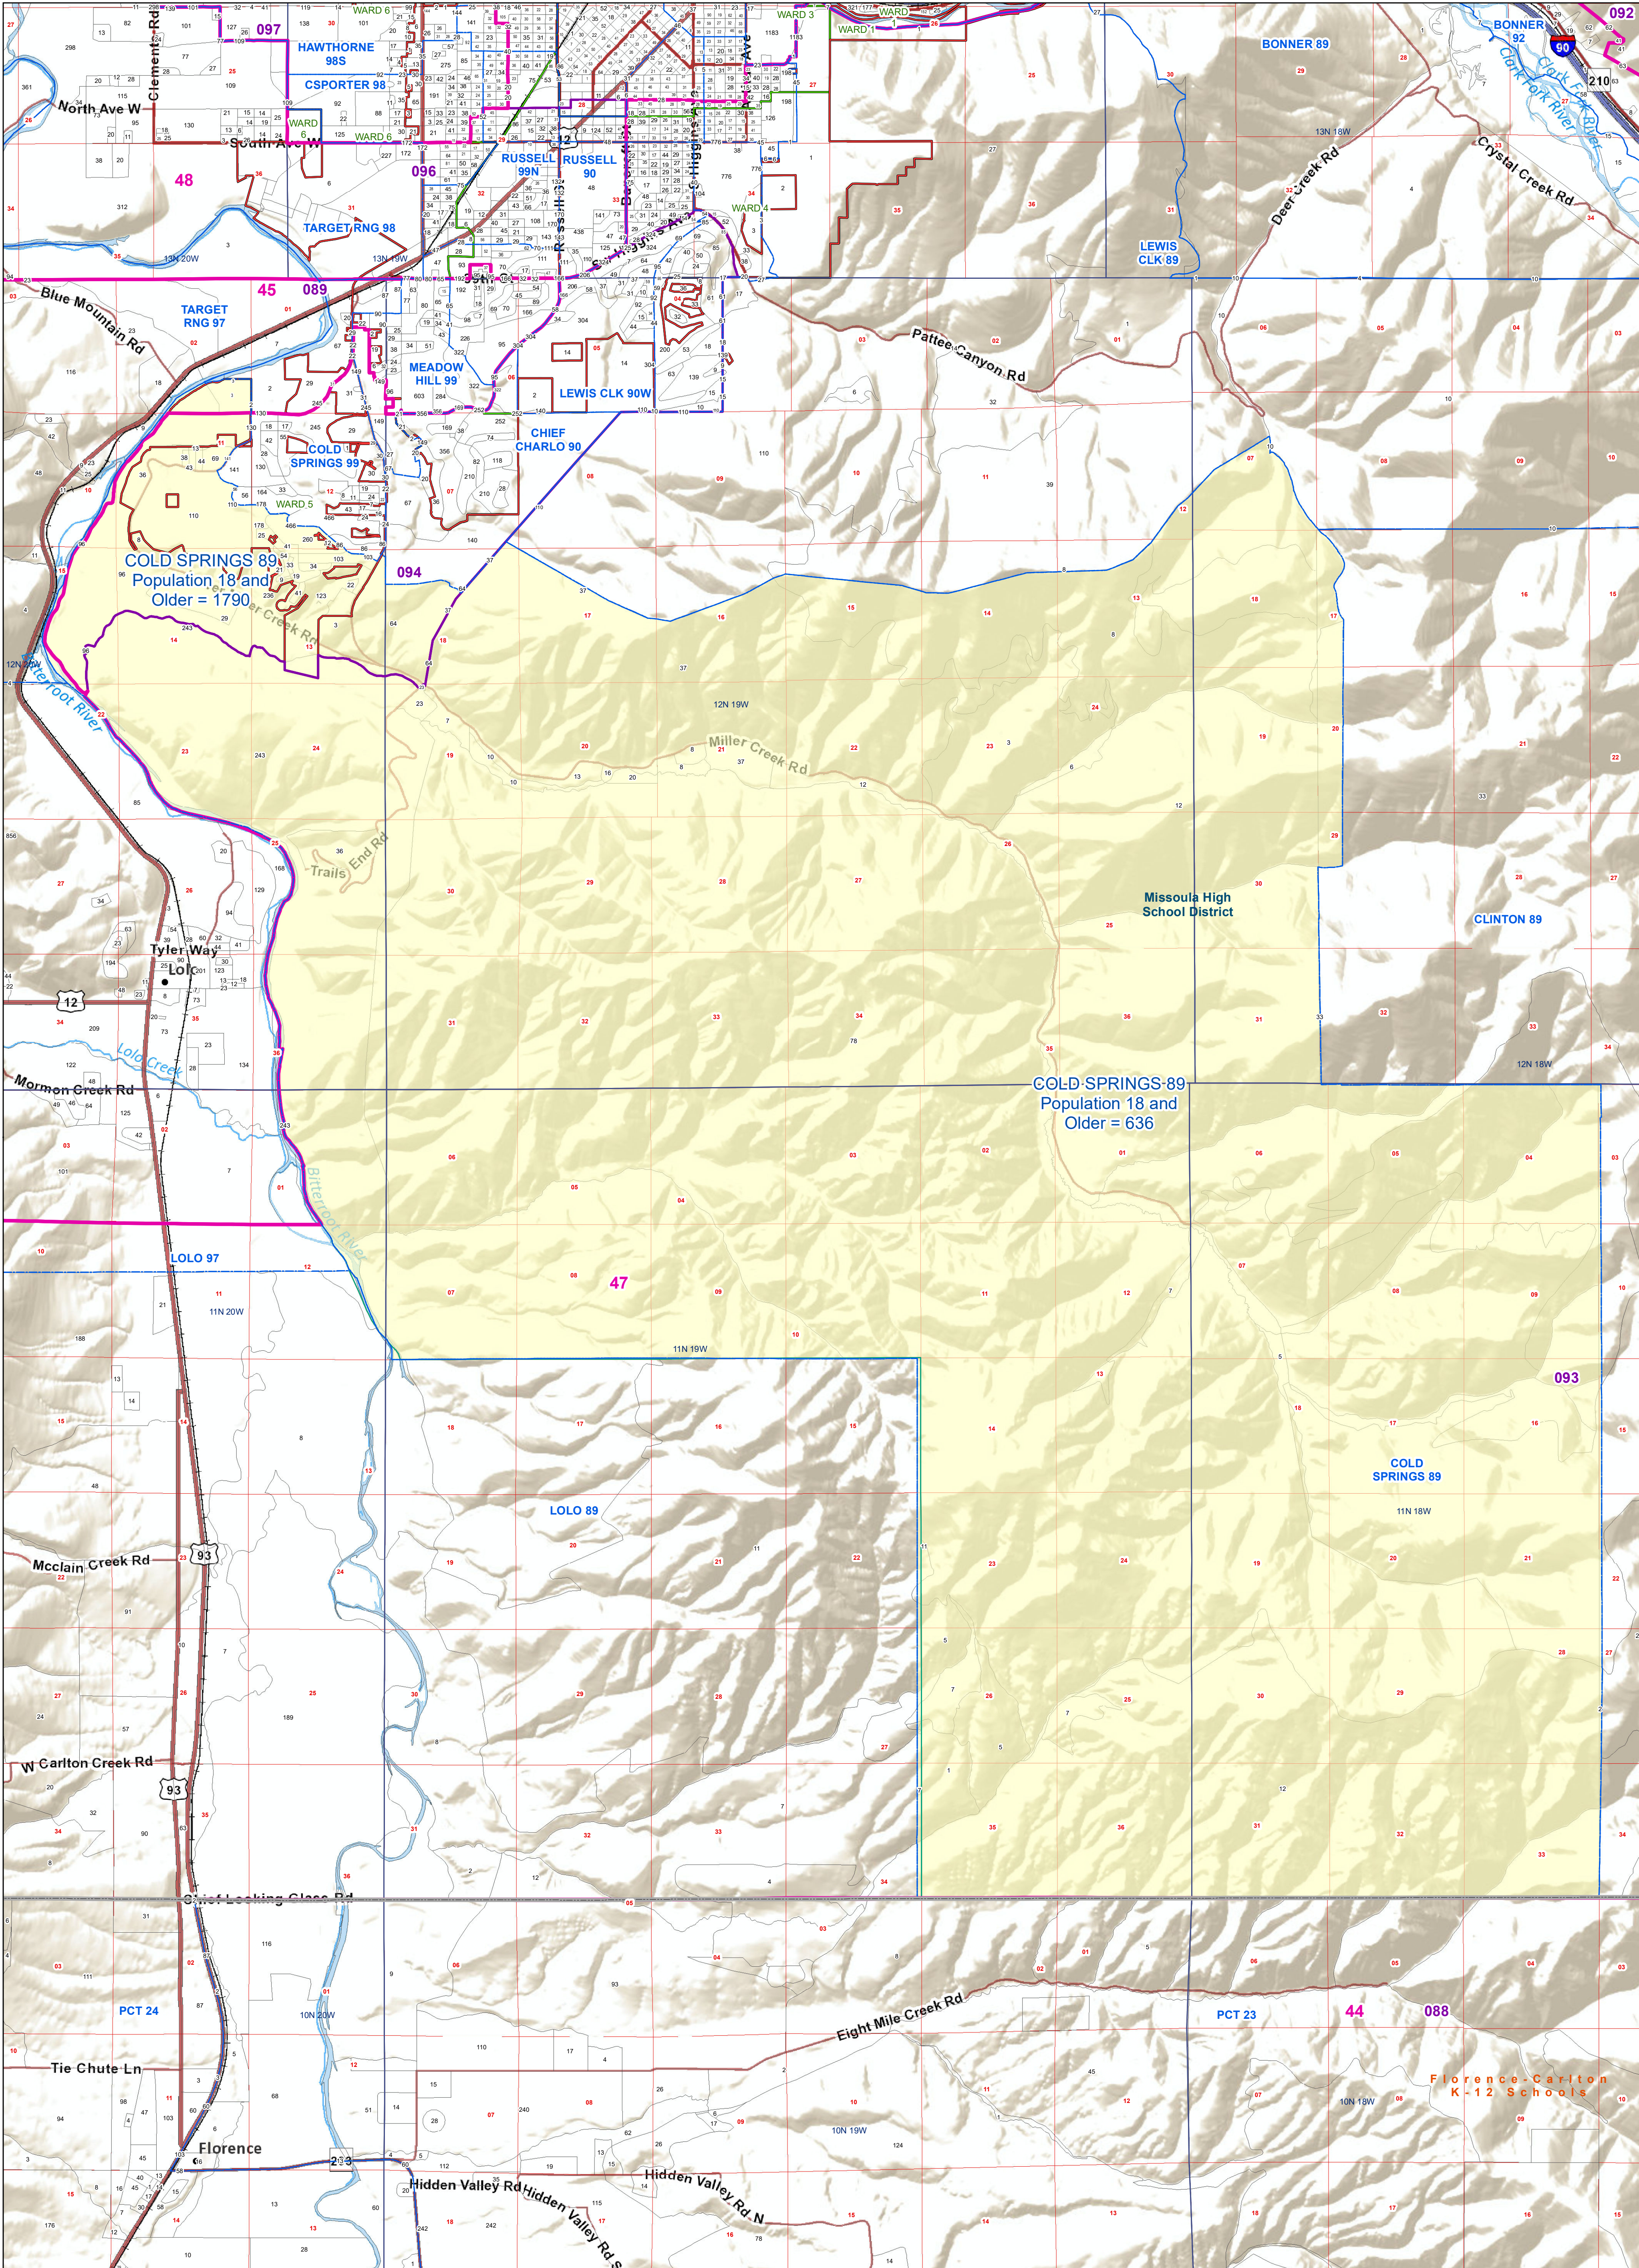

# Missoula County: COLD SPRINGS 89 Voting Precincts and Legislative Districts

- Voting Precincts
- Tribal Nations Reservations
- 2020 Census Blocks with Population 18 and Older Labeled
- Senate
- Secondary School Districts
- Township Boundary
- House
- Elementary School Districts
- Section Boundary
- Incorporated Cities and Towns
- Unified (K-12) School Districts
- Wards

Voting Precincts  
 Montana State Library  
 Created on 3/13/2023  
 Meghan Burns | [GeoEnabledElections@mt.gov](mailto:GeoEnabledElections@mt.gov)  
<https://geoenabled-elections-montana.hub.arcgis.com/>