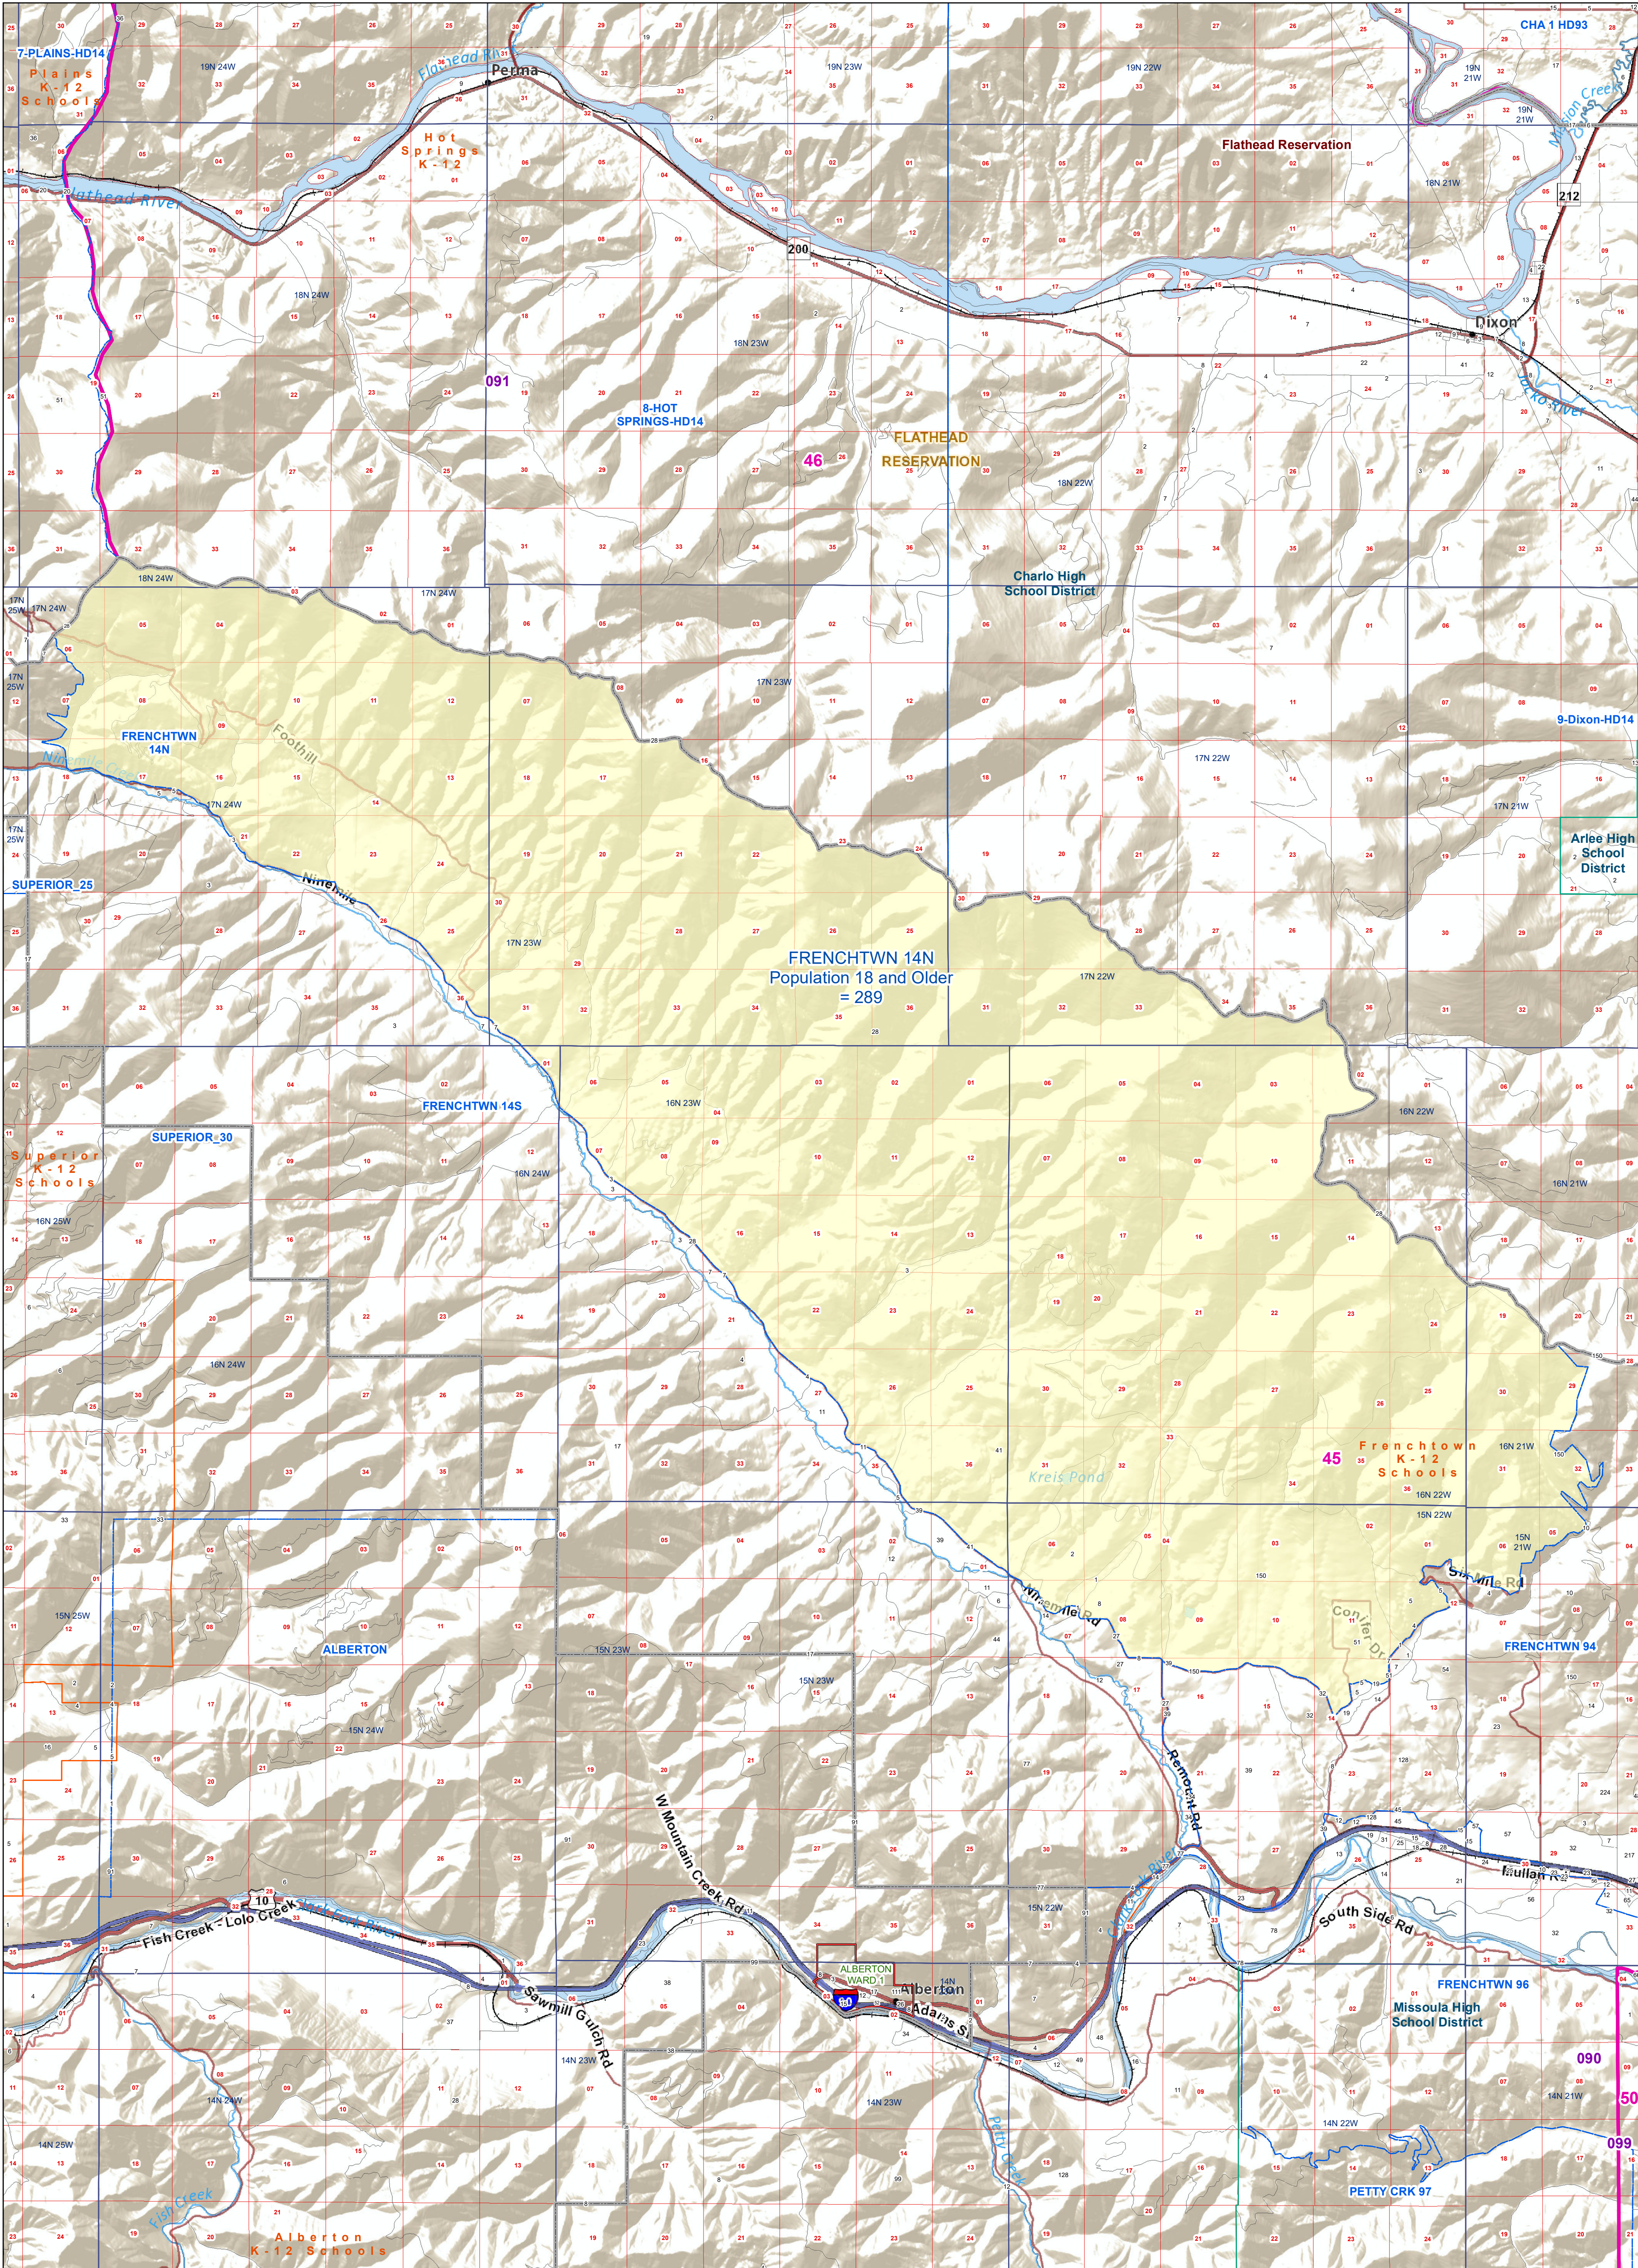

Missoula County: FRENCHTWN 14N Voting Precincts and Legislative Districts

- Voting Precincts
- Tribal Nations Reservations
- 2020 Census Blocks with Population 18 and Older Labeled
- Senate
- Secondary School Districts
- Township Boundary
- House
- Elementary School Districts
- Section Boundary
- Incorporated Cities and Towns
- Unified (K-12) School Districts
- Wards

Voting Precincts
 Montana State Library
 Created on 3/13/2023
 Meghan Burns | GeoEnabledElections@mt.gov
<https://geoenabled-elections-montana.hub.arcgis.com/>