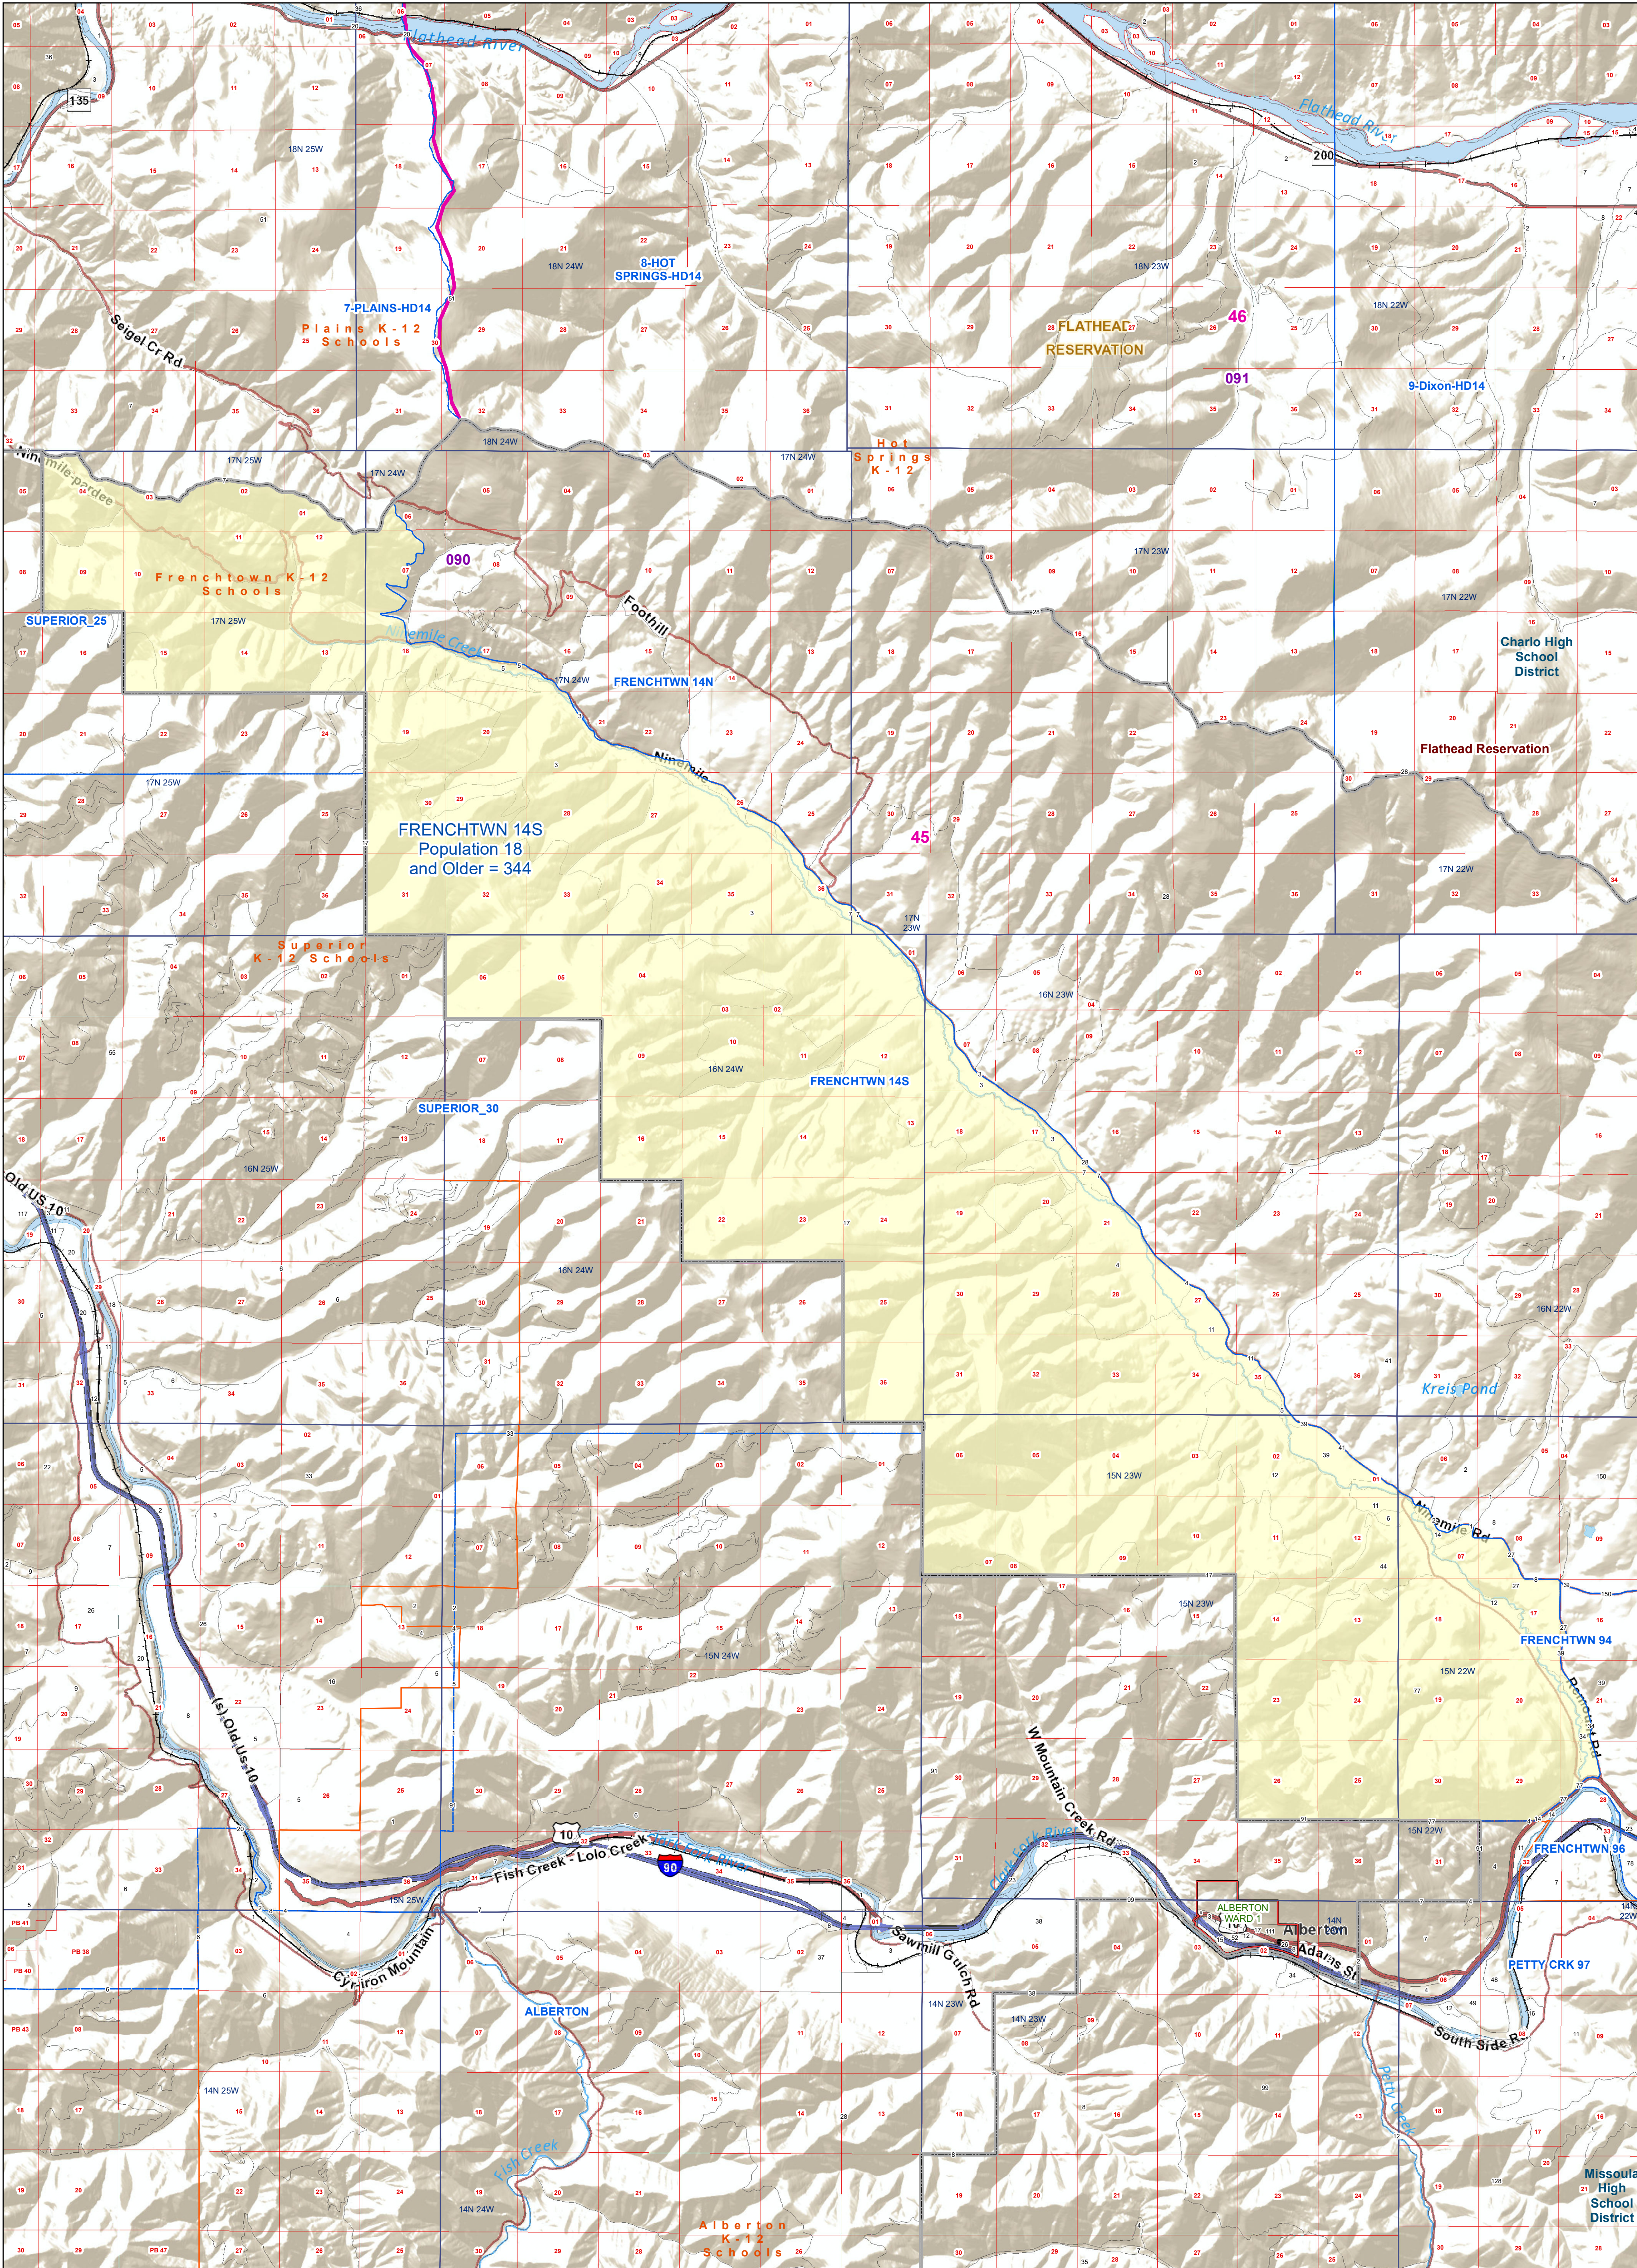

Missoula County: FRENCHTWN 14S Voting Precincts and Legislative Districts

- Voting Precincts
- Tribal Nations Reservations
- 2020 Census Blocks with Population 18 and Older Labeled
- Senate
- Secondary School Districts
- Township Boundary
- House
- Elementary School Districts
- Section Boundary
- Incorporated Cities and Towns
- Unified (K-12) School Districts
- Wards

Voting Precincts
 Montana State Library
 Created on 3/13/2023
 Meghan Burns | GeoEnabledElections@mt.gov
<https://geoenabled-elections-montana.hub.arcgis.com/>