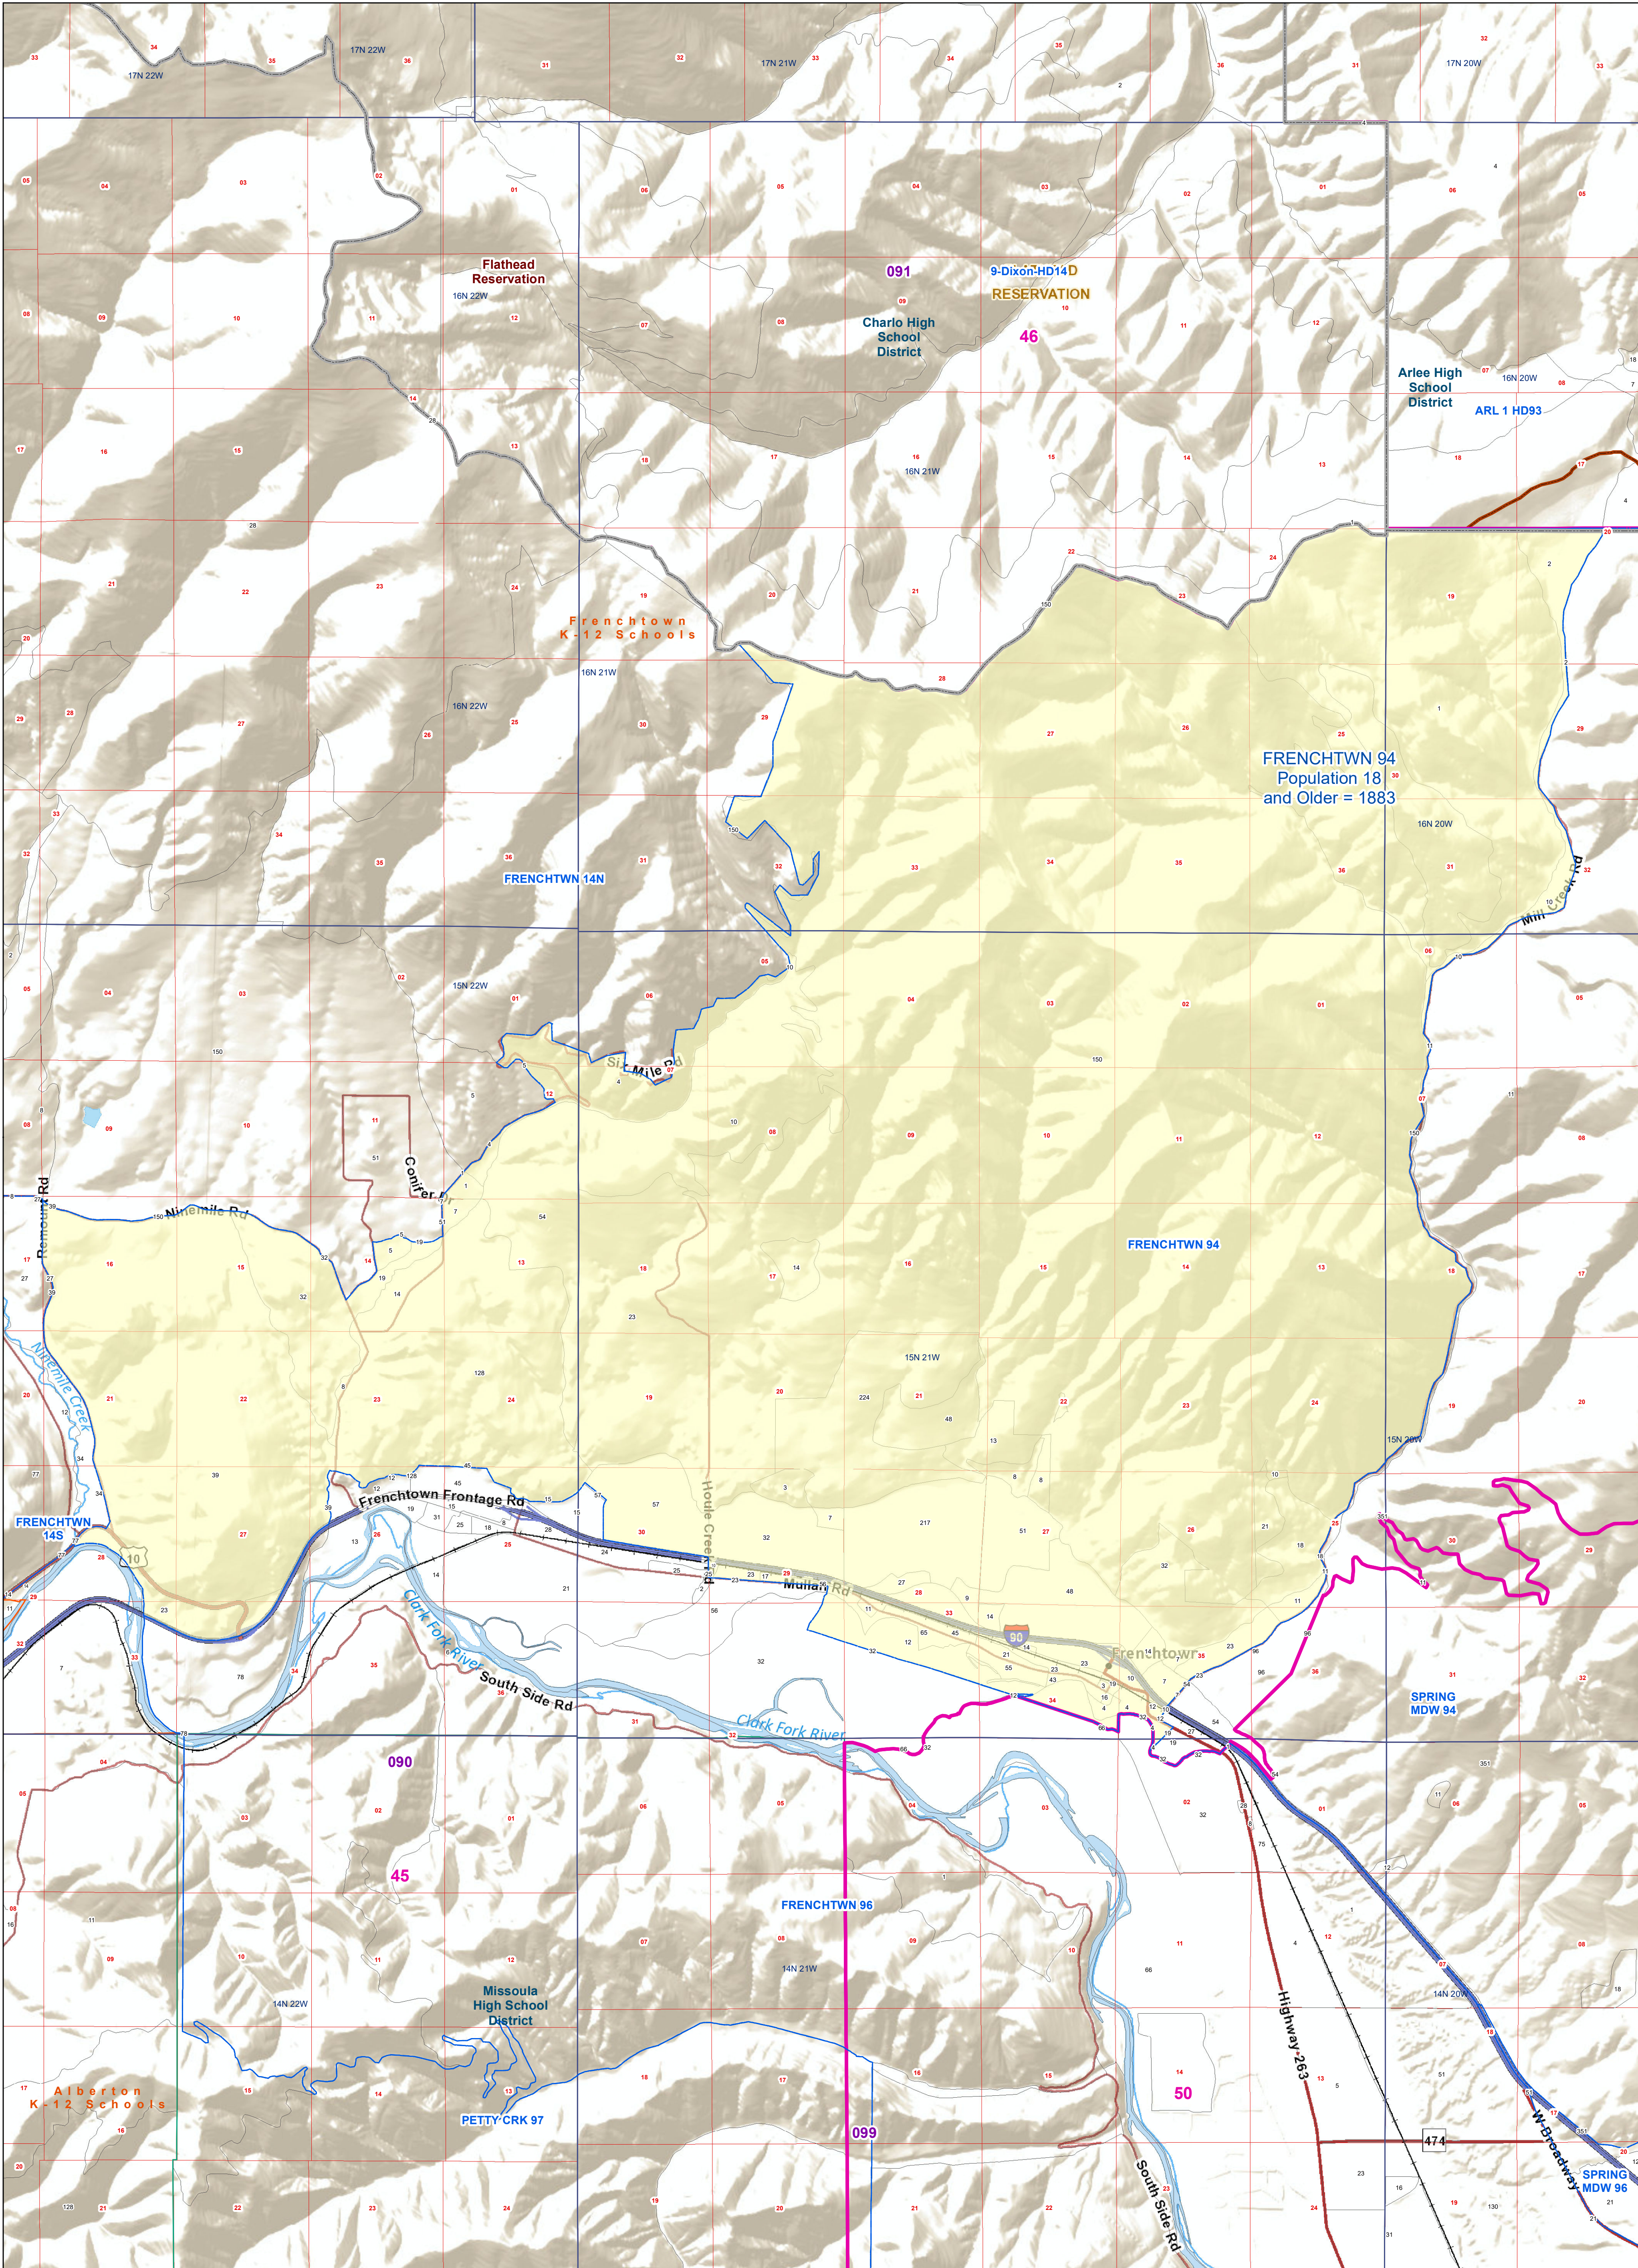

Missoula County: FRENCHTWN 94

Voting Precincts and Legislative Districts

- Voting Precincts
- Tribal Nations Reservations
- 2020 Census Blocks with Population 18 and Older Labeled
- Senate
- Secondary School Districts
- Township Boundary
- House
- Elementary School Districts
- Unified (K-12) School Districts
- Incorporated Cities and Towns
- Section Boundary
- Wards

Voting Precincts
 Montana State Library
 Created on 3/13/2023
 Meghan Burns | GeoEnabledElections@mt.gov
<https://geoenabled-elections-montana.hub.arcgis.com/>