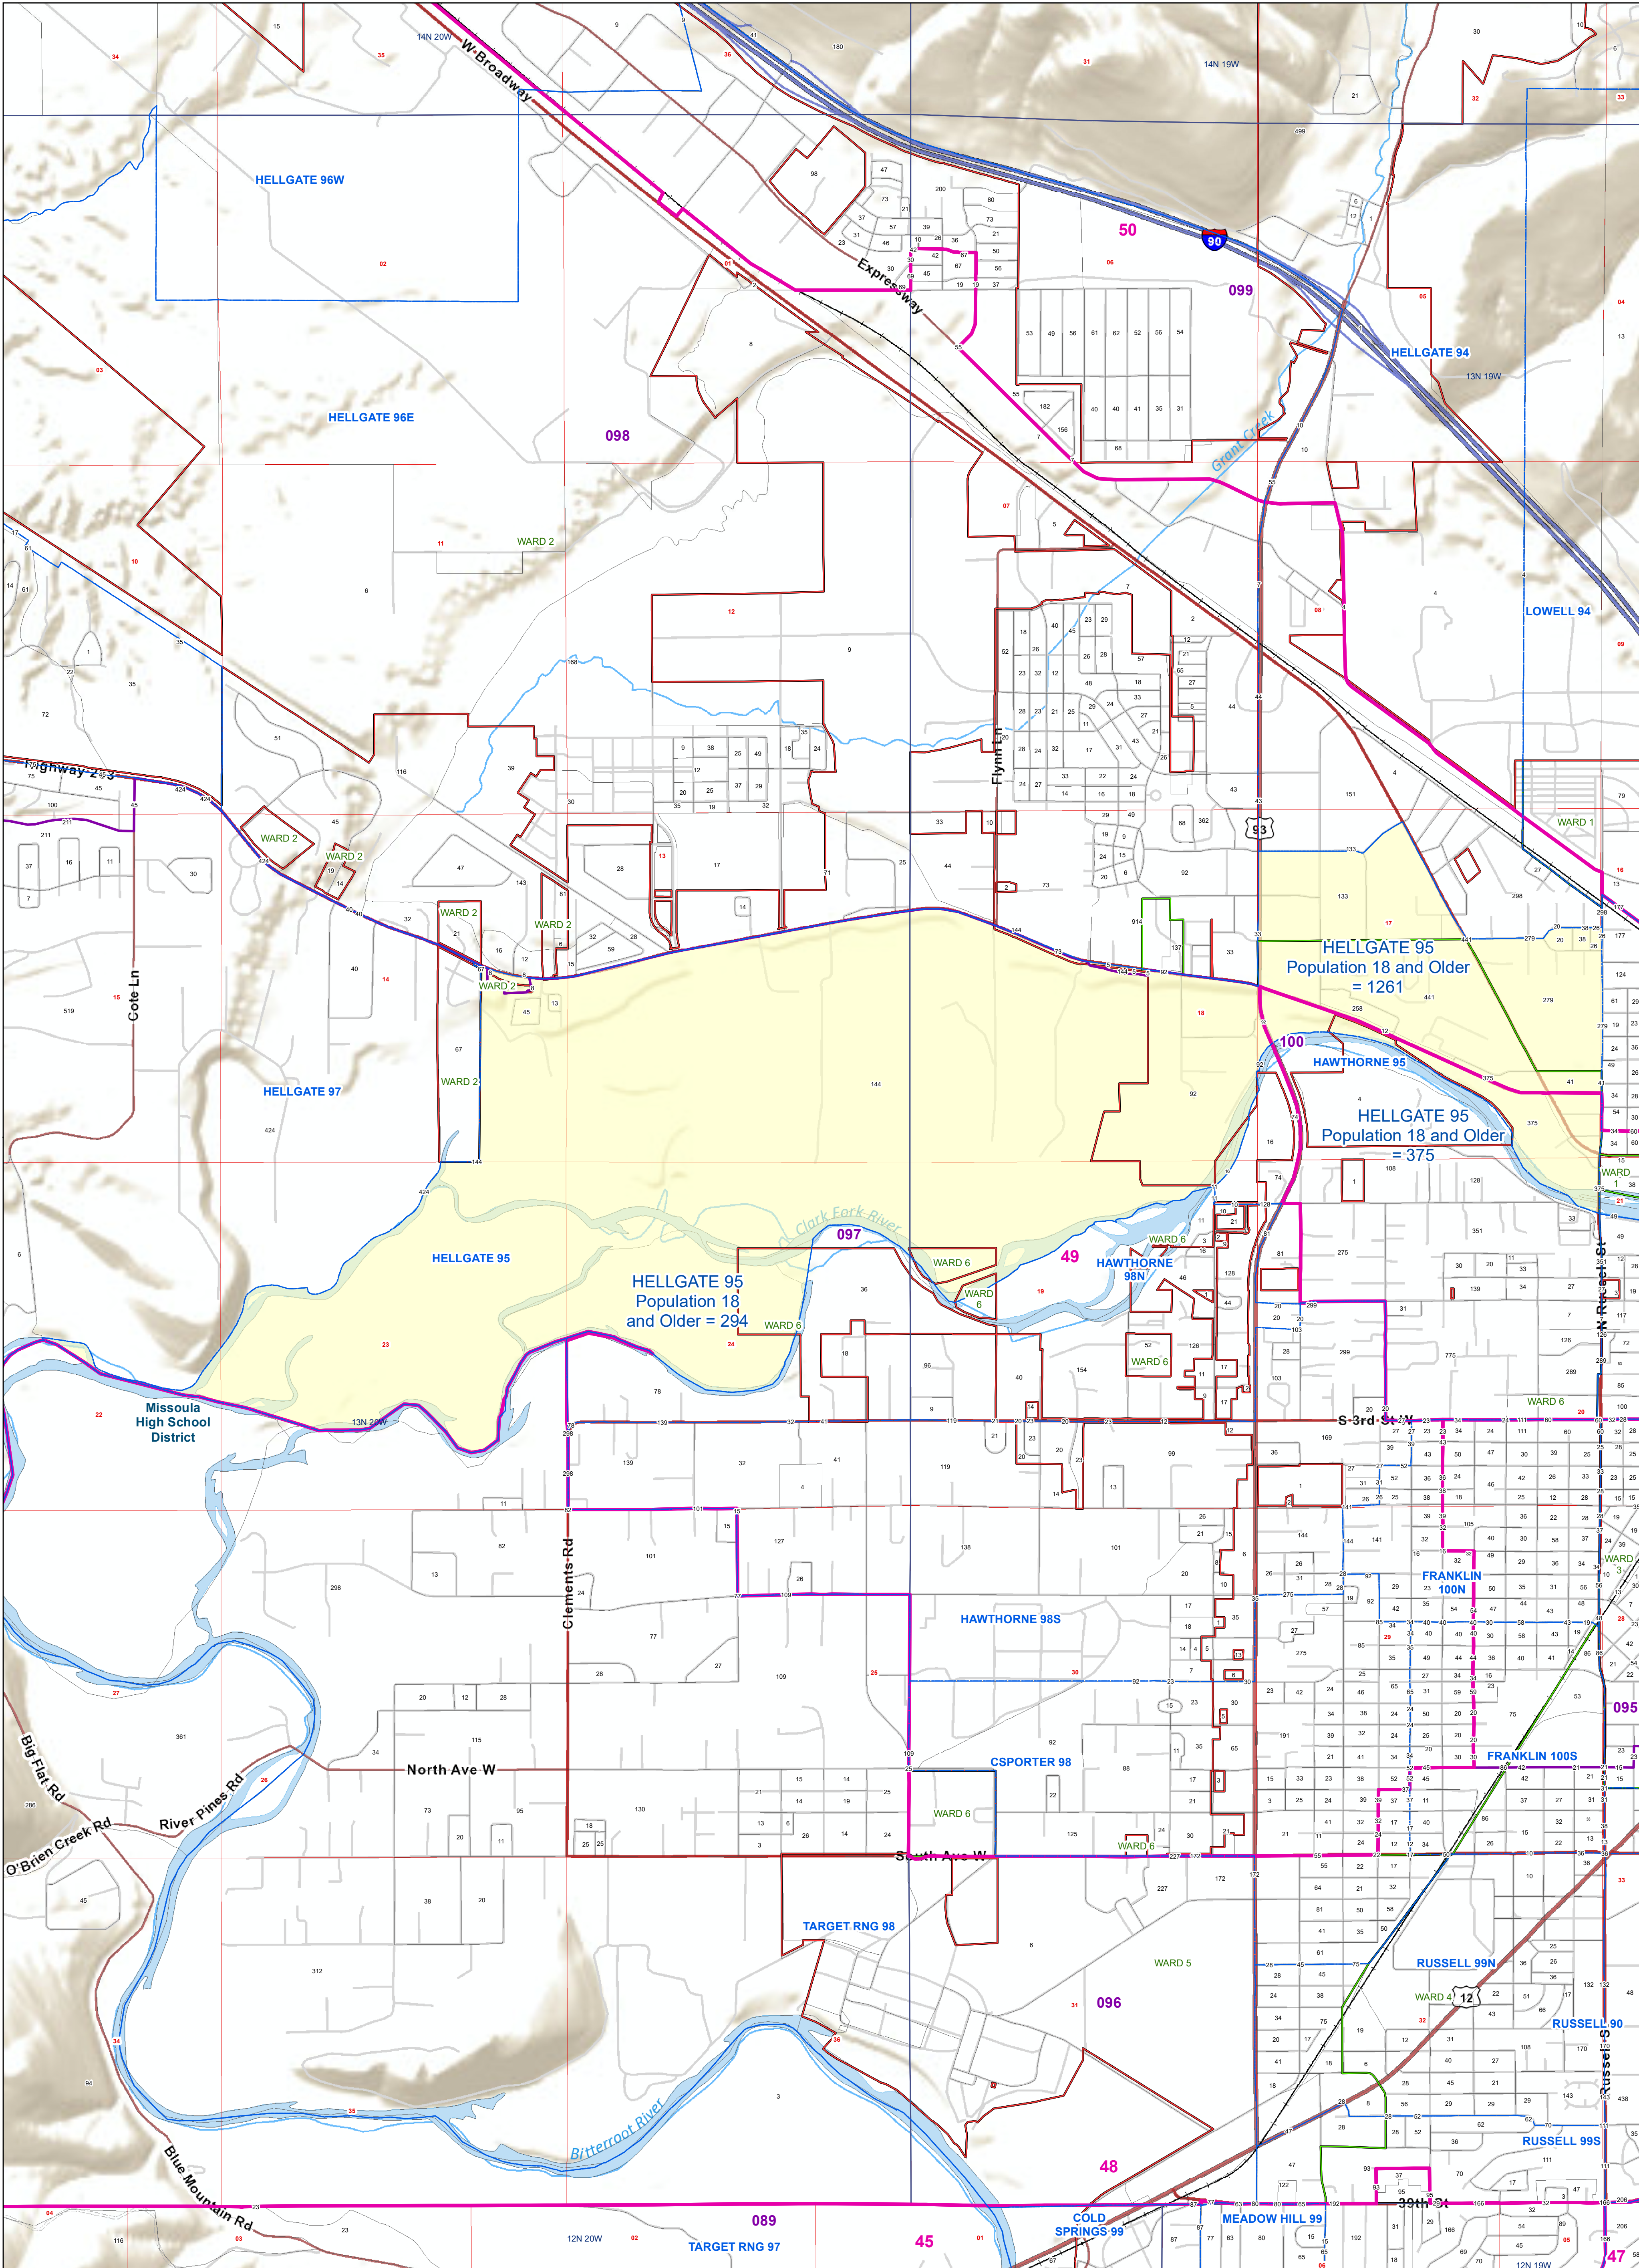

Missoula County: HELLGATE 95 Voting Precincts and Legislative Districts

- Voting Precincts
- Tribal Nations Reservations
- 2020 Census Blocks with Population 18 and Older Labeled
- Secondary School Districts
- Township Boundary
- House
- Elementary School Districts
- Section Boundary
- Incorporated Cities and Towns
- Unified (K-12) School Districts
- Wards

Voting Precincts
 Montana State Library
 Created on 3/13/2023
 Meghan Burns | GeoEnabledElections@mt.gov
<https://geoenabled-elections-montana.hub.arcgis.com/>