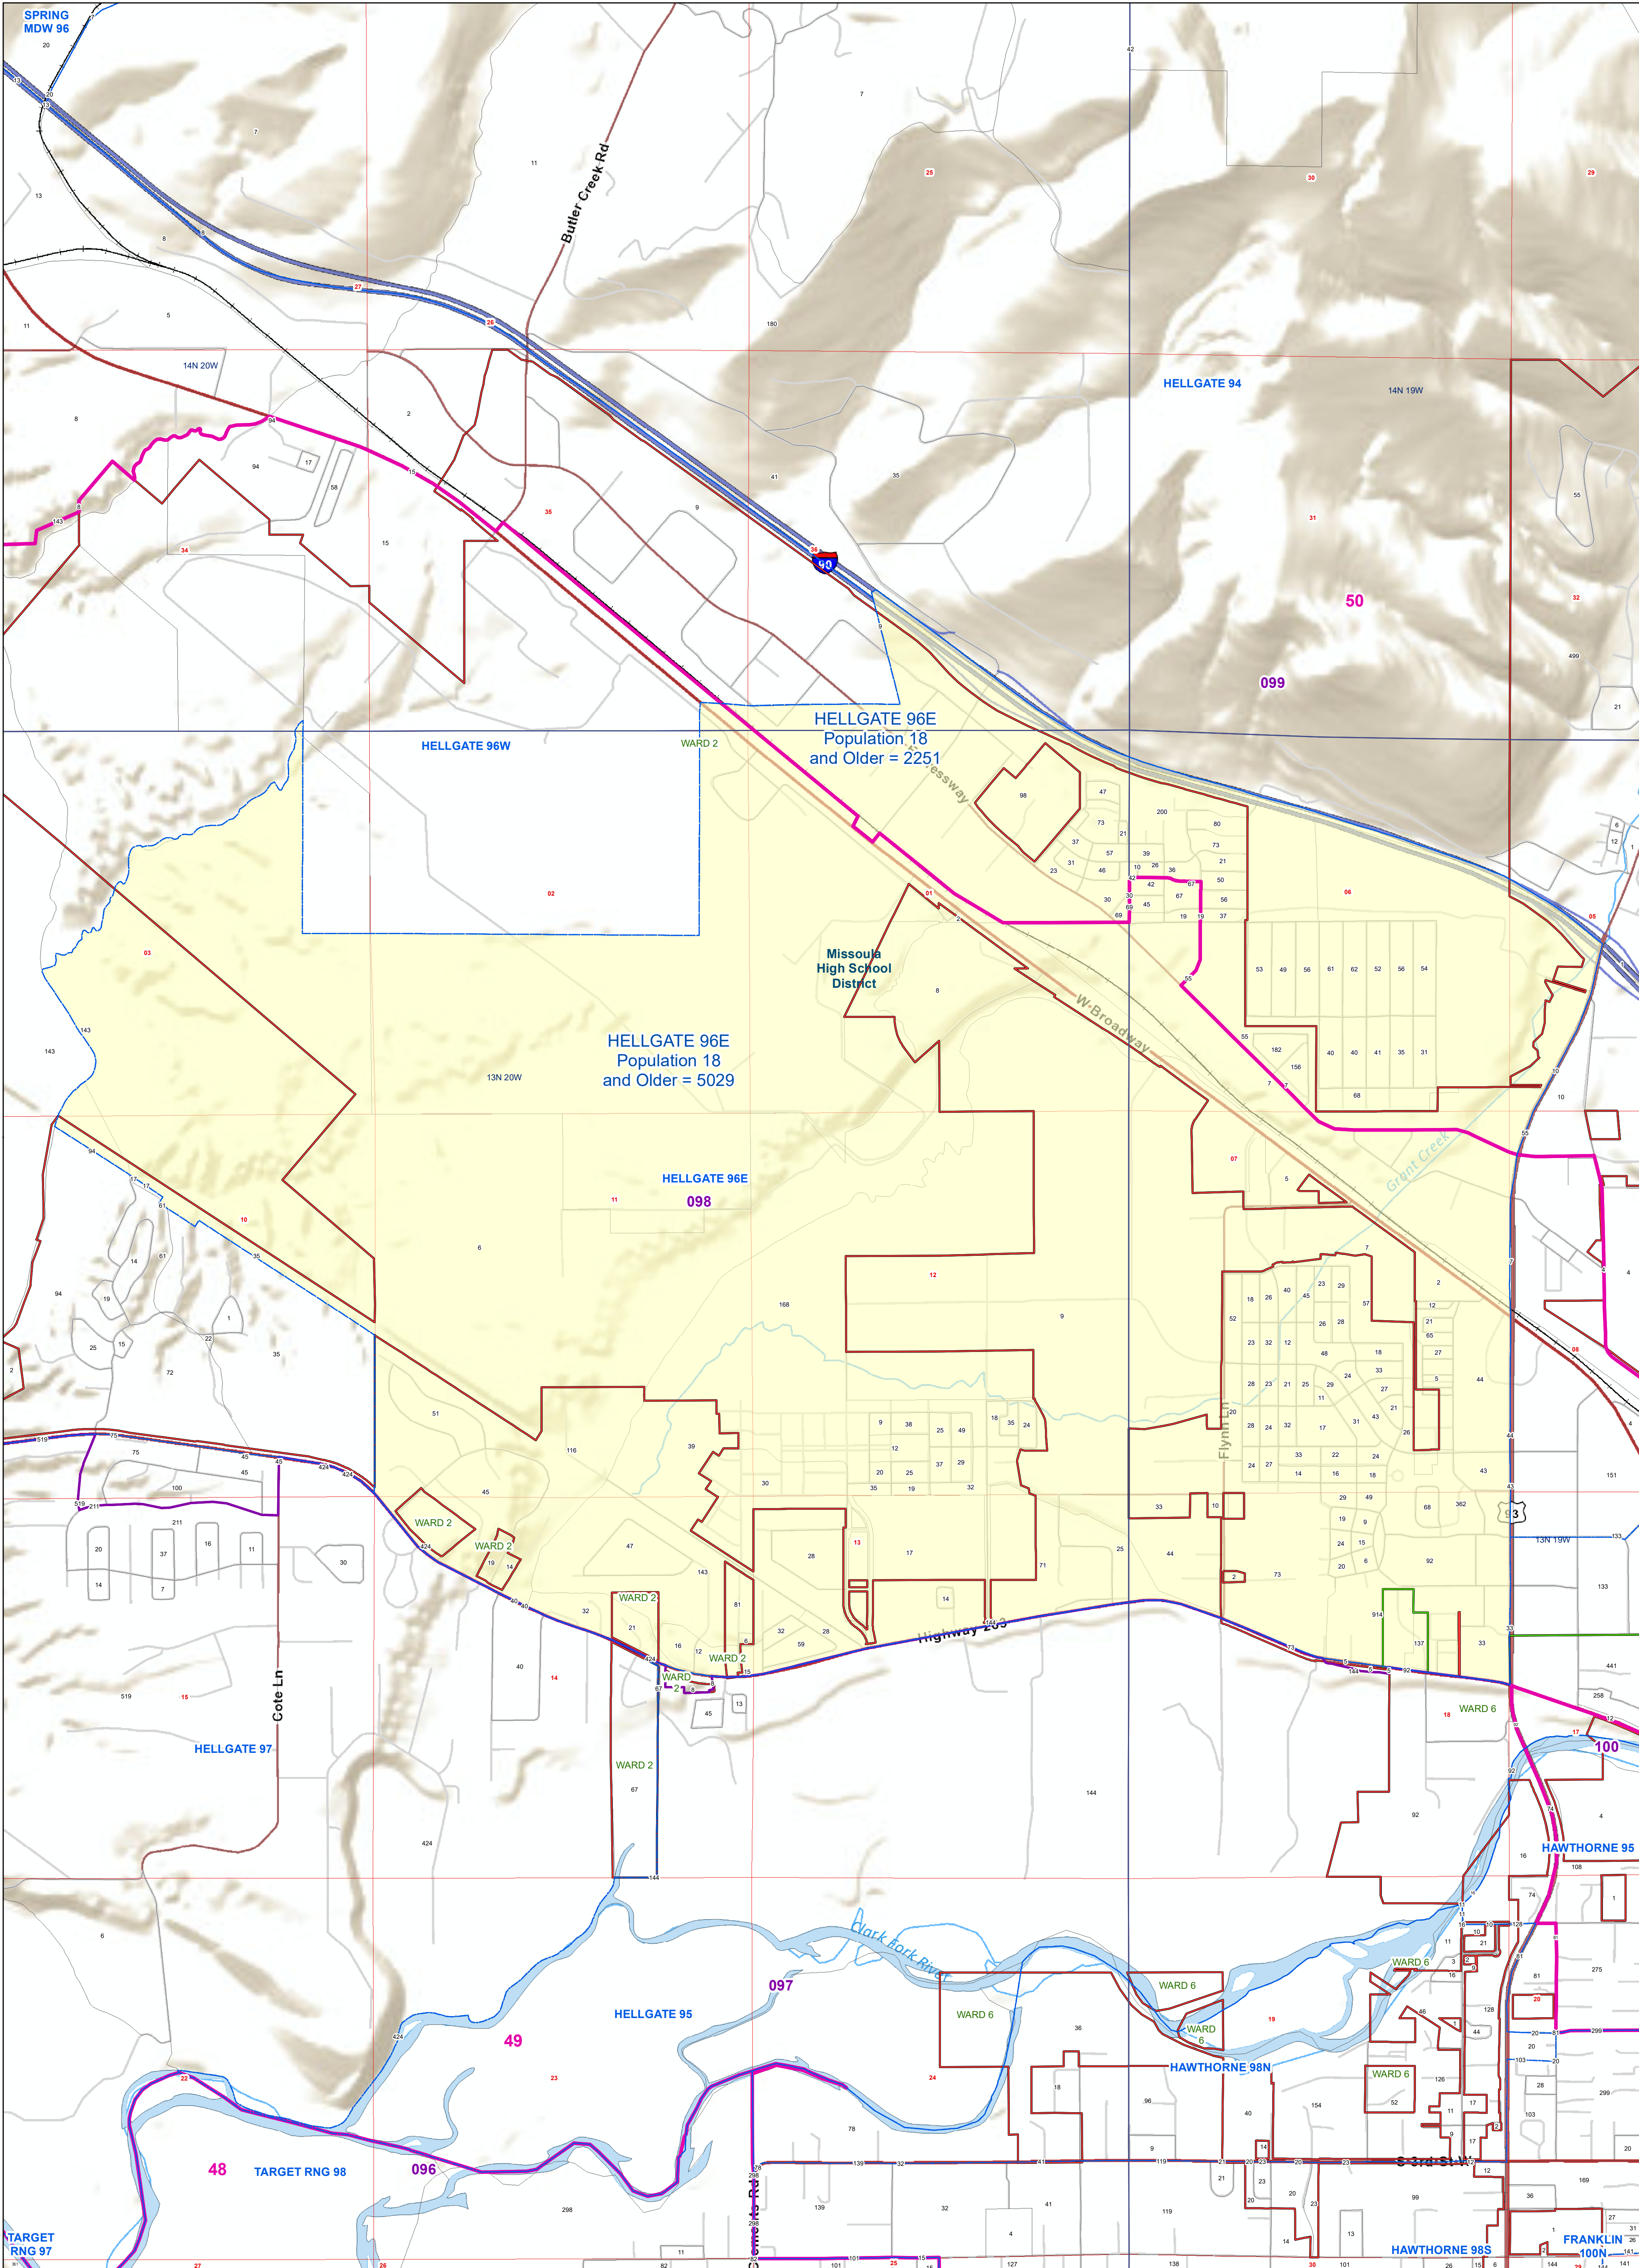

# Missoula County: HELLGATE 96E Voting Precincts and Legislative Districts

- Voting Precincts
- Tribal Nations Reservations
- 2020 Census Blocks with Population 18 and Older Labeled
- Senate
- Secondary School Districts
- Township Boundary
- House
- Elementary School Districts
- Section Boundary
- Incorporated Cities and Towns
- Unified (K-12) School Districts
- Wards

Voting Precincts  
 Montana State Library  
 Created on 3/13/2023  
 Meghan Burns | GeoEnabledElections@mt.gov  
<https://geoenabled-elections-montana.hub.arcgis.com/>