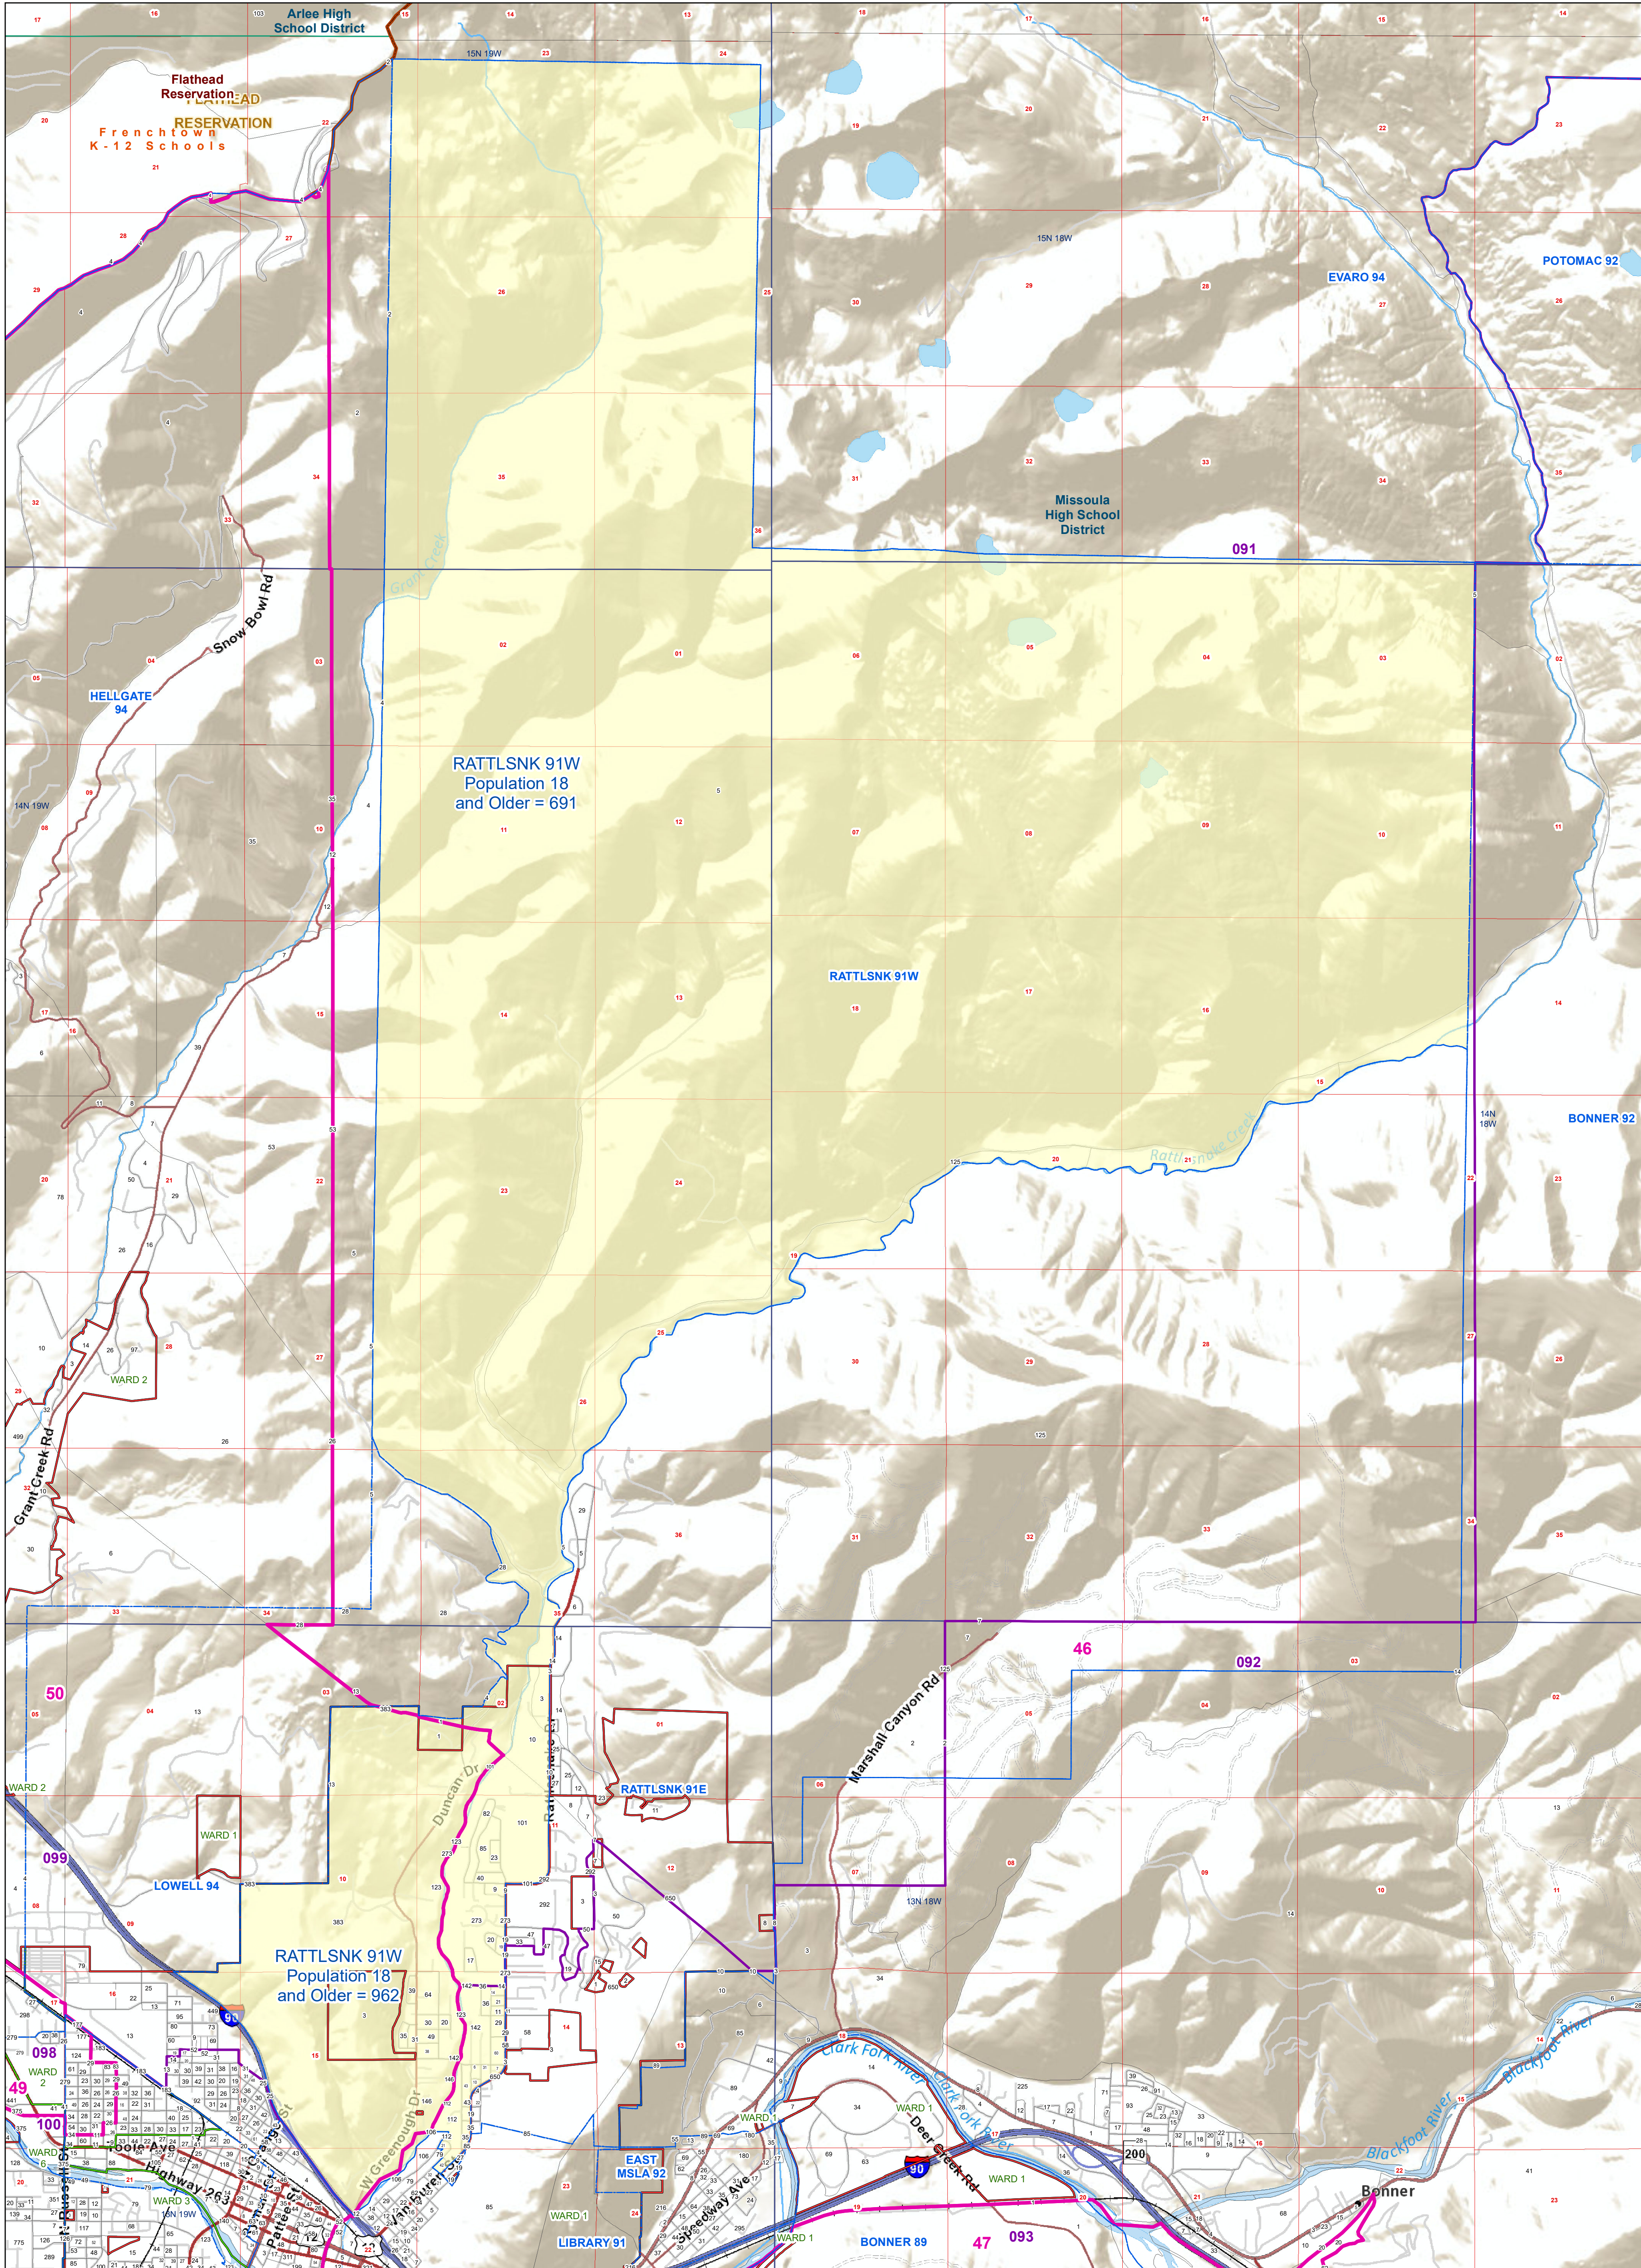

Missoula County: RATTLSNK 91W Voting Precincts and Legislative Districts

- Voting Precincts
- Tribal Nations Reservations
- 2020 Census Blocks with Population 18 and Older Labeled
- Senate
- Secondary School Districts
- Township Boundary
- House
- Elementary School Districts
- Section Boundary
- Incorporated Cities and Towns
- Unified (K-12) School Districts
- Wards

Voting Precincts
 Montana State Library
 Created on 3/13/2023
 Meghan Burns | GeoEnabledElections@mt.gov
<https://geoenabled-elections-montana.hub.arcgis.com/>