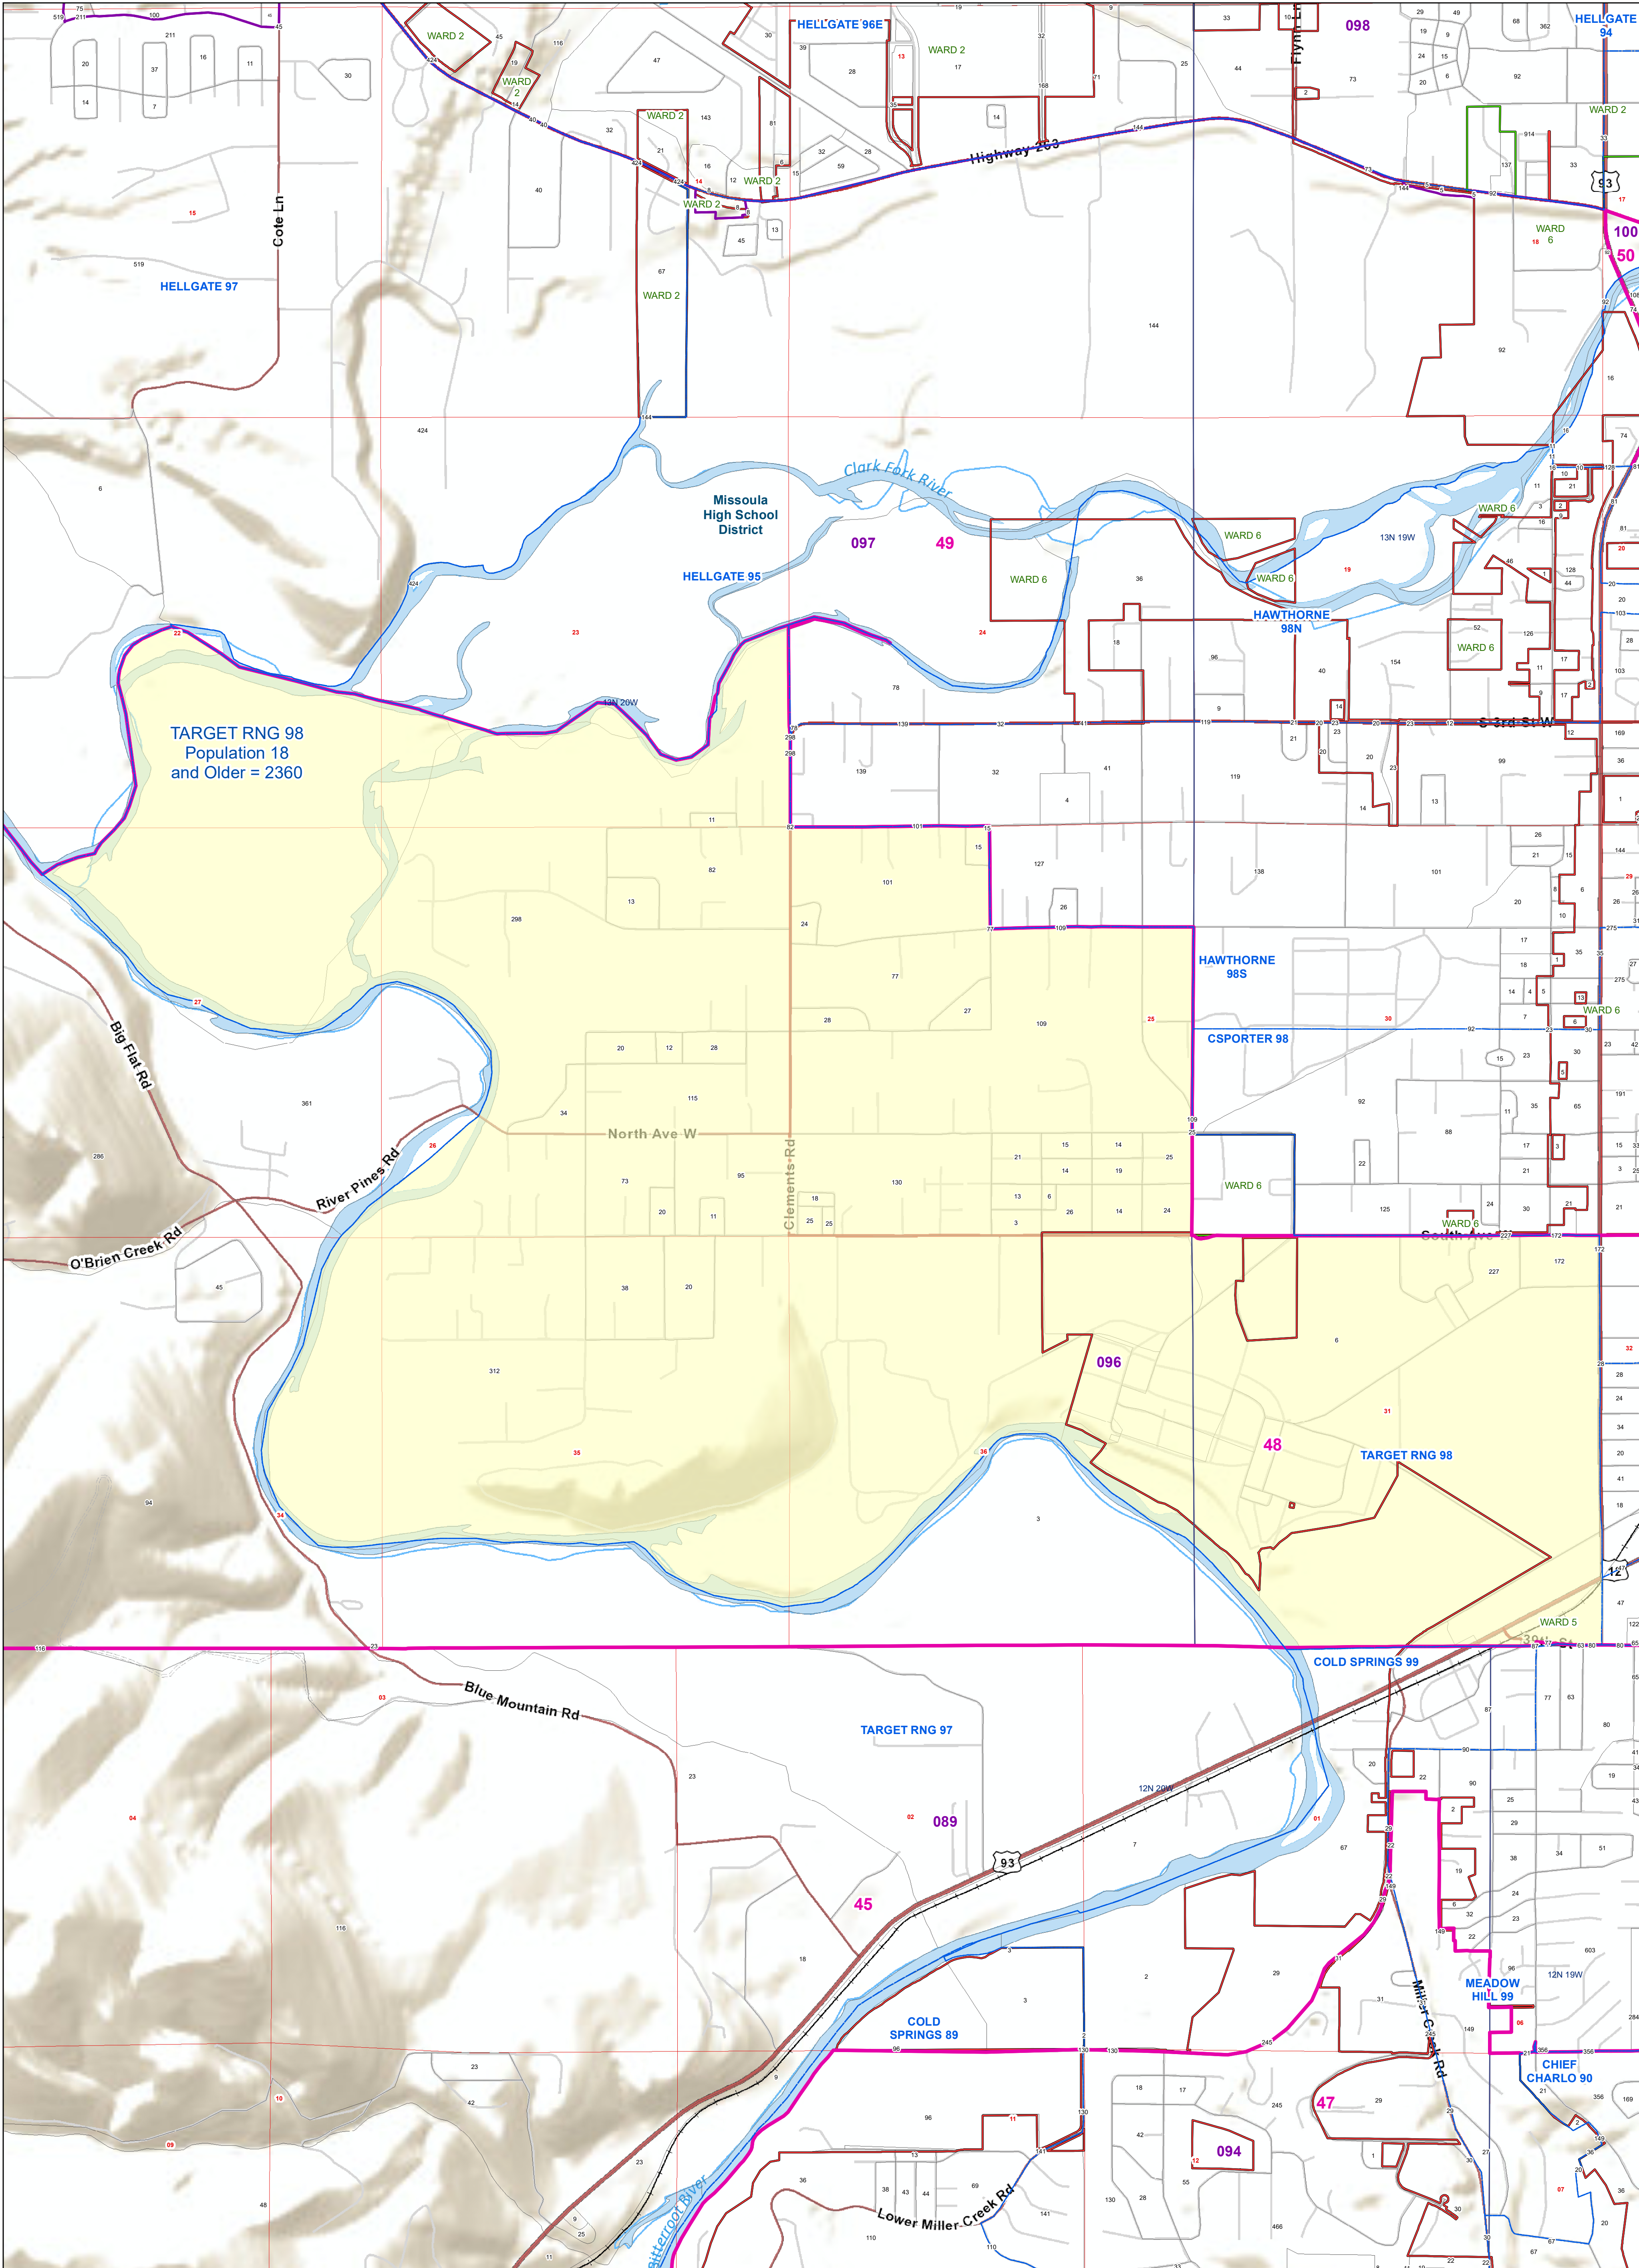

# Missoula County: TARGET RNG 98

## Voting Precincts and Legislative Districts

TARGET RNG 98  
Population 18  
and Older = 2360

- Voting Precincts
- Tribal Nations Reservations
- 2020 Census Blocks with Population 18 and Older Labeled
- Senate
- Secondary School Districts
- Township Boundary
- House
- Elementary School Districts
- Section Boundary
- Incorporated Cities and Towns
- Unified (K-12) School Districts
- Wards