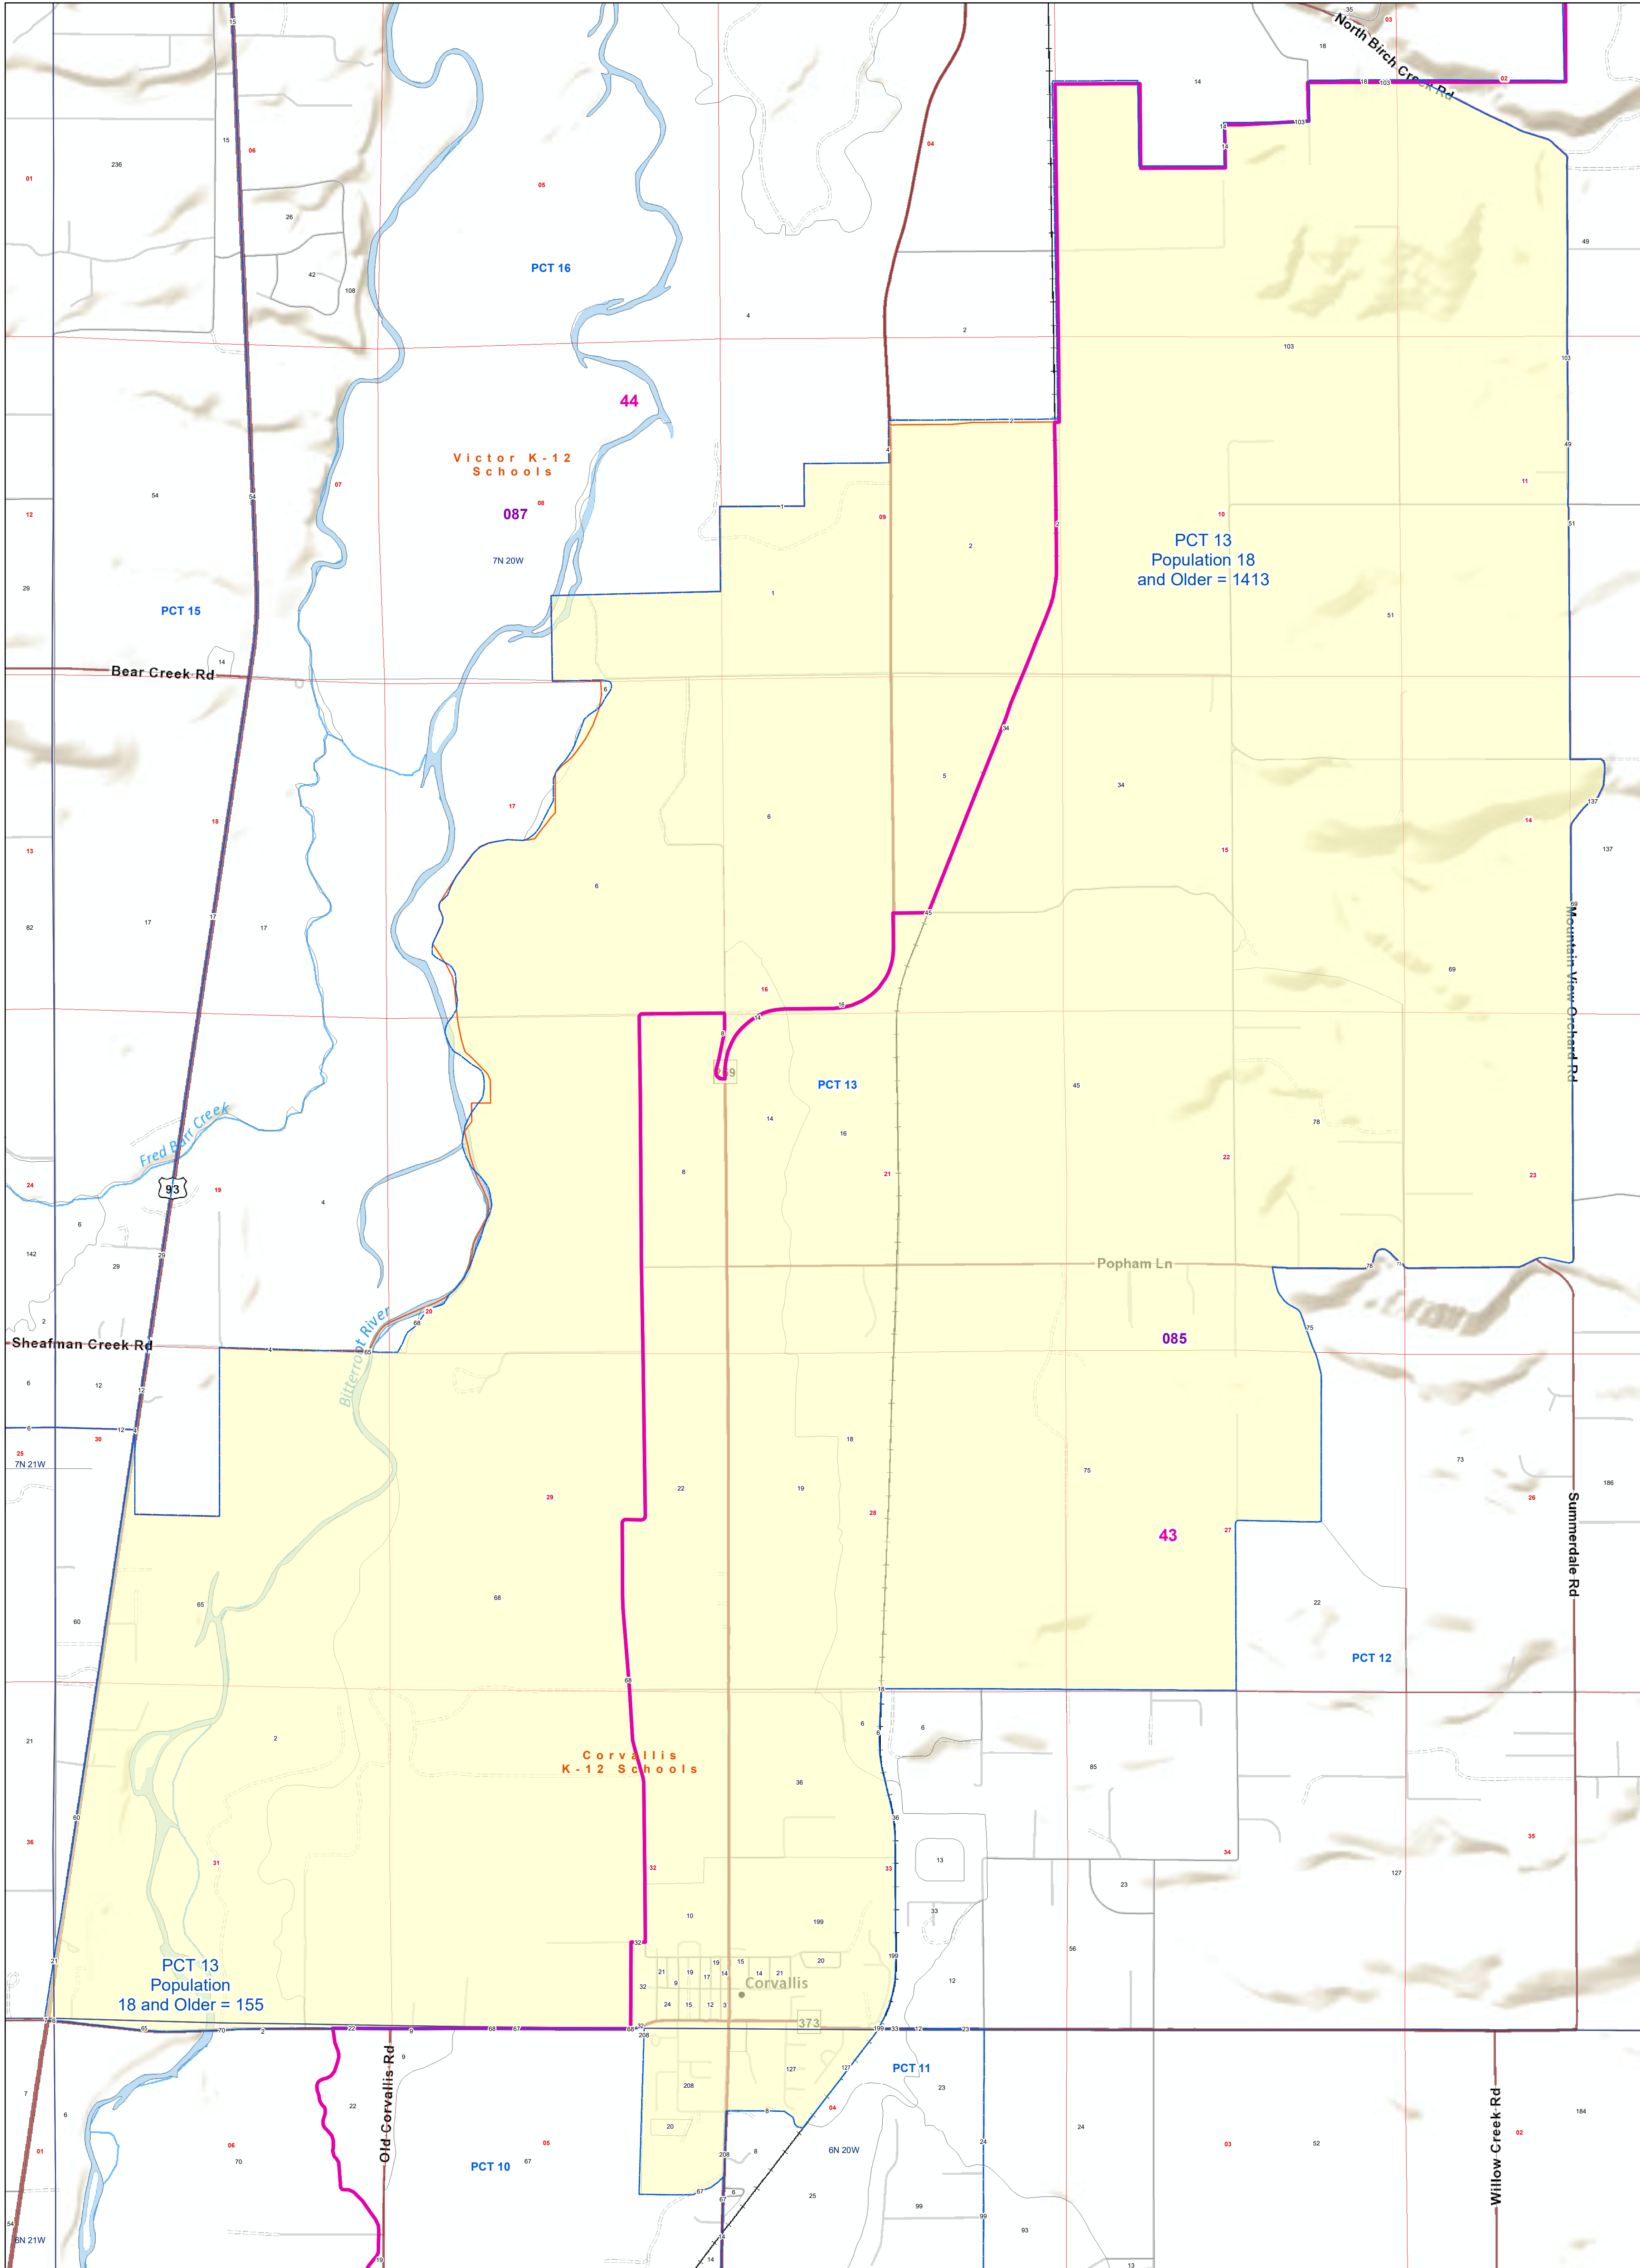

Ravalli County: PCT 13 Voting Precincts and Legislative Districts

- Voting Precincts
- Tribal Nations Reservations
- 2020 Census Blocks with Population 18 and Older Labeled
- Senate
- Secondary School Districts
- Township Boundary
- House
- Elementary School Districts
- Unified (K-12) School Districts
- Incorporated Cities and Towns
- Section Boundary
- Wards

Voting Precincts
 Montana State Library
 Created on 3/13/2023
 Meghan Burns | GeoEnabledElections@mt.gov
<https://geoenabled-elections-montana.hub.arcgis.com/>