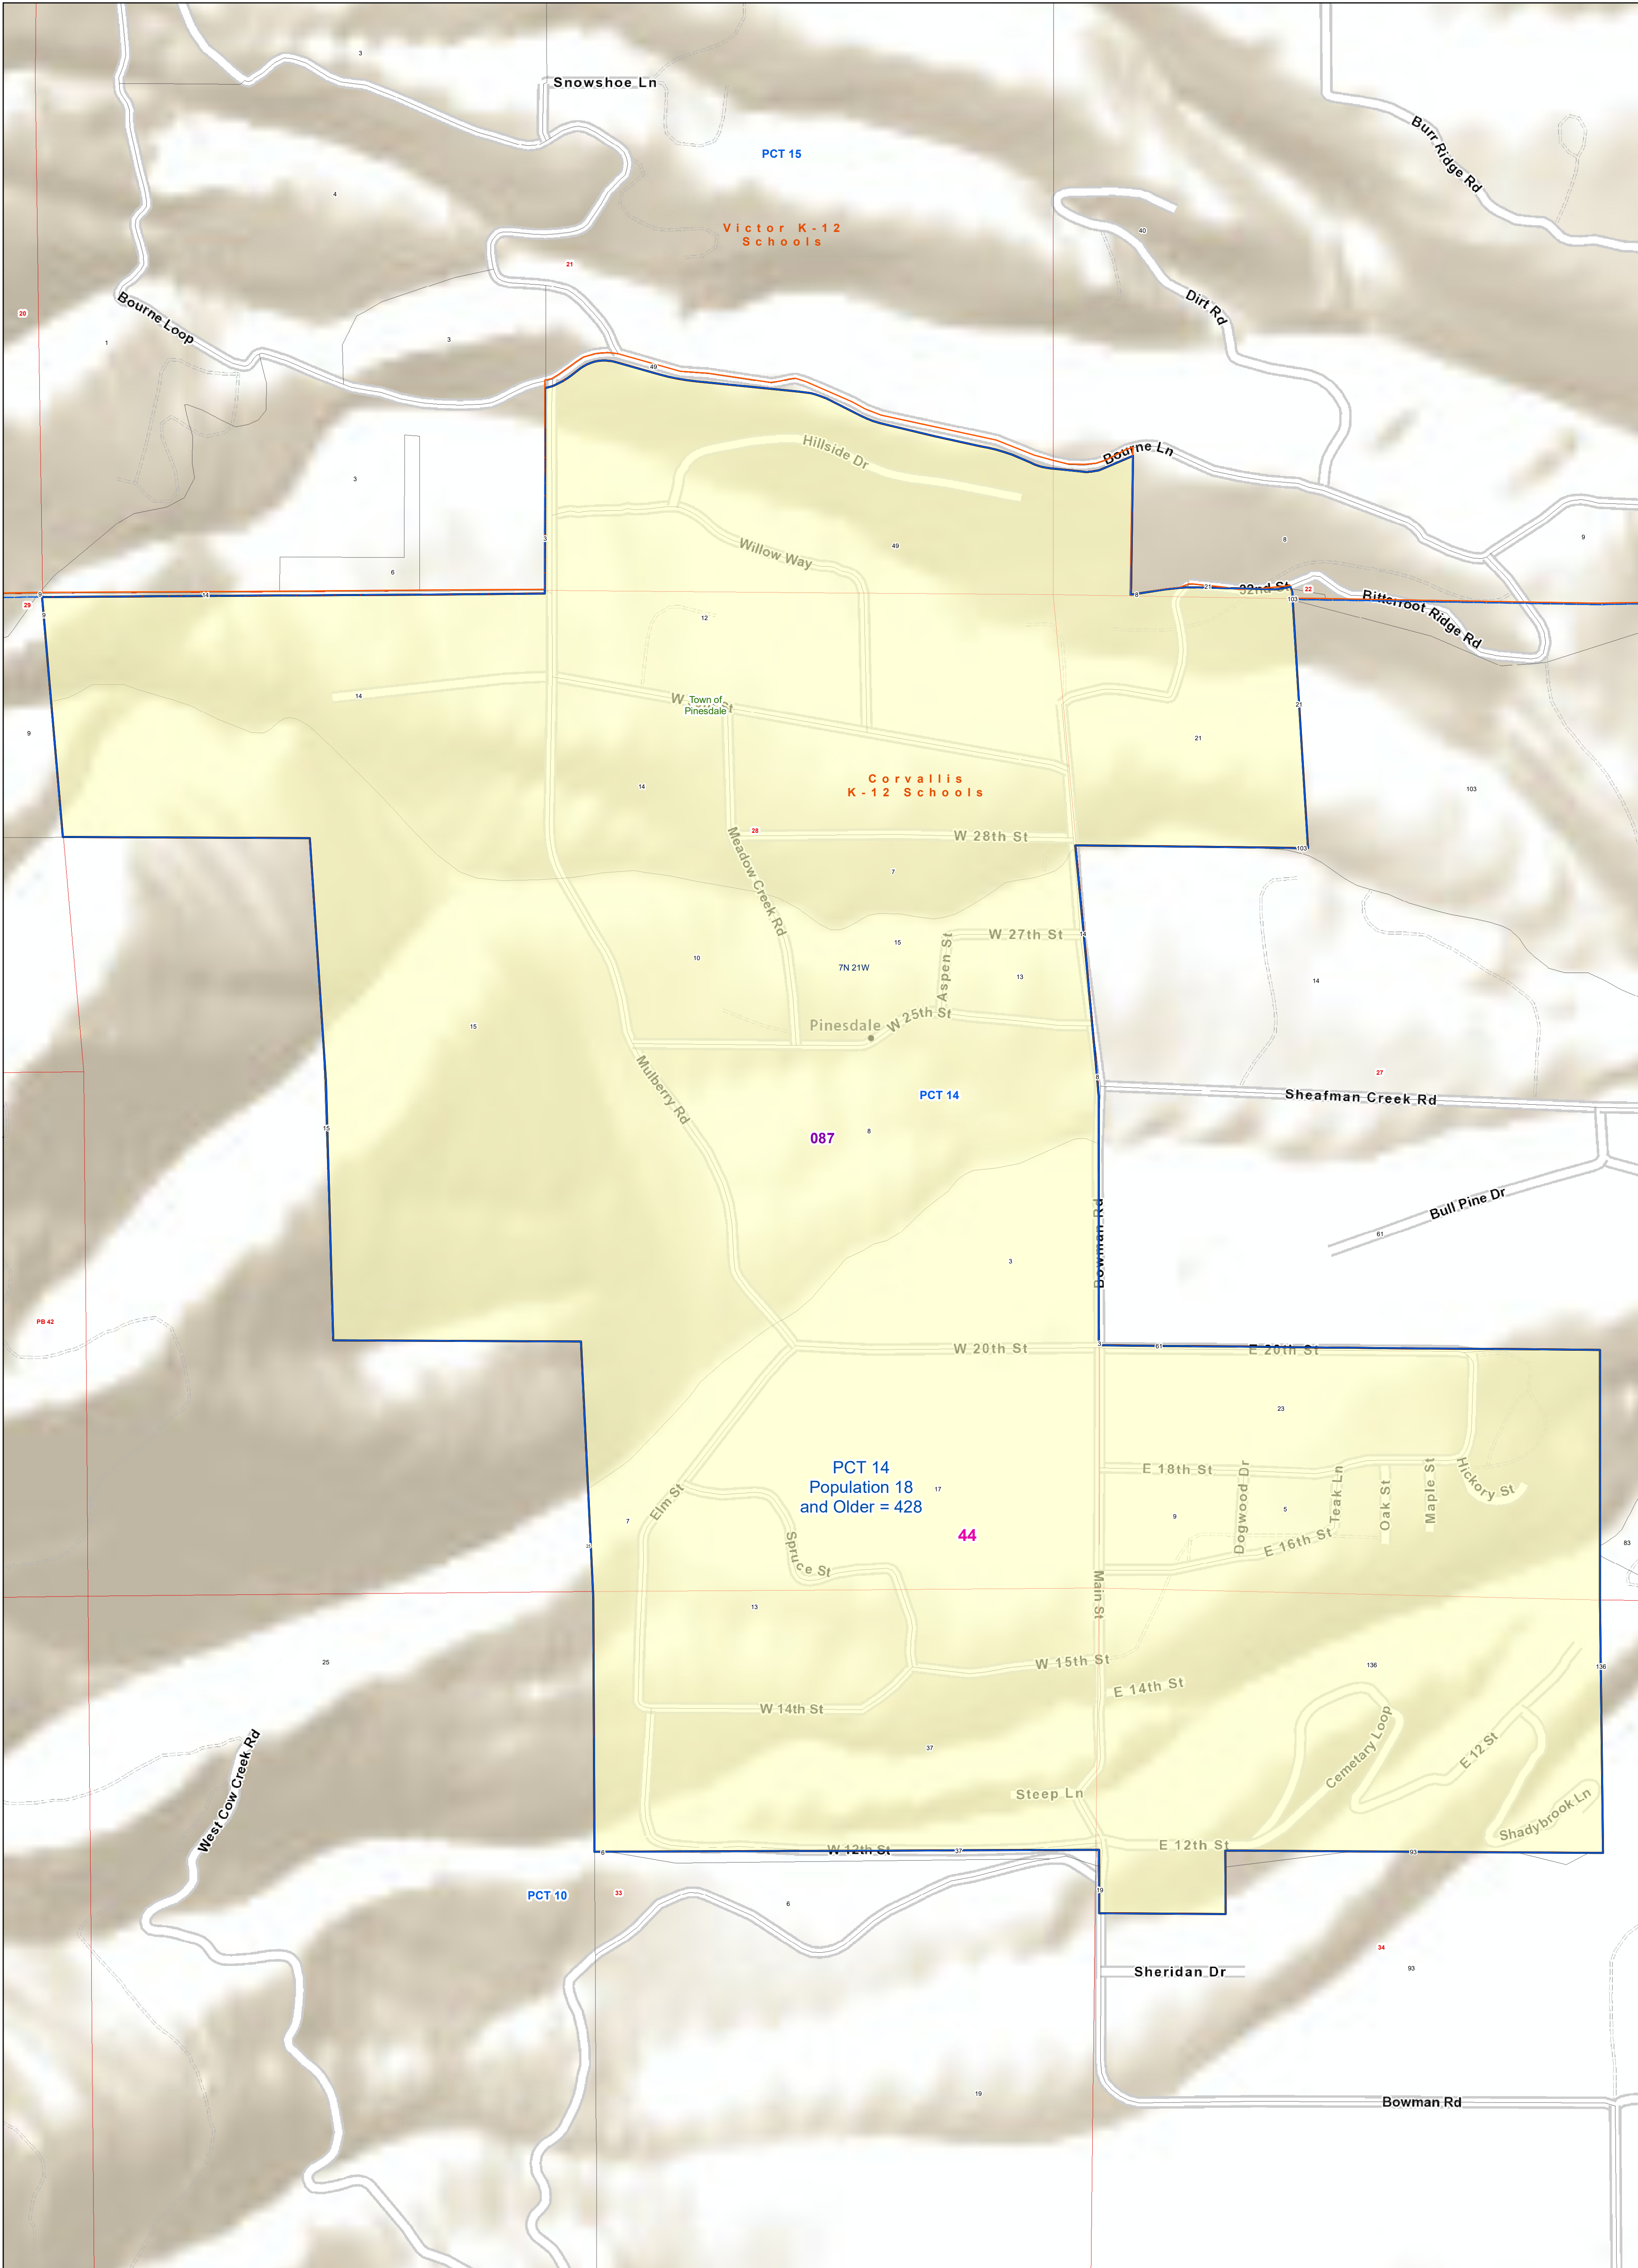

Ravalli County: PCT 14

Voting Precincts and Legislative Districts

- Voting Precincts
- Tribal Nations Reservations
- 2020 Census Blocks with Population 18 and Older Labeled
- Senate
- Secondary School Districts
- Township Boundary
- House
- Elementary School Districts
- Incorporated Cities and Towns
- Unified (K-12) School Districts
- Section Boundary
- Wards

Voting Precincts
 Montana State Library
 Created on 3/13/2023
 Meghan Burns | GeoEnabledElections@mt.gov
<https://geoenabled-elections-montana.hub.arcgis.com/>