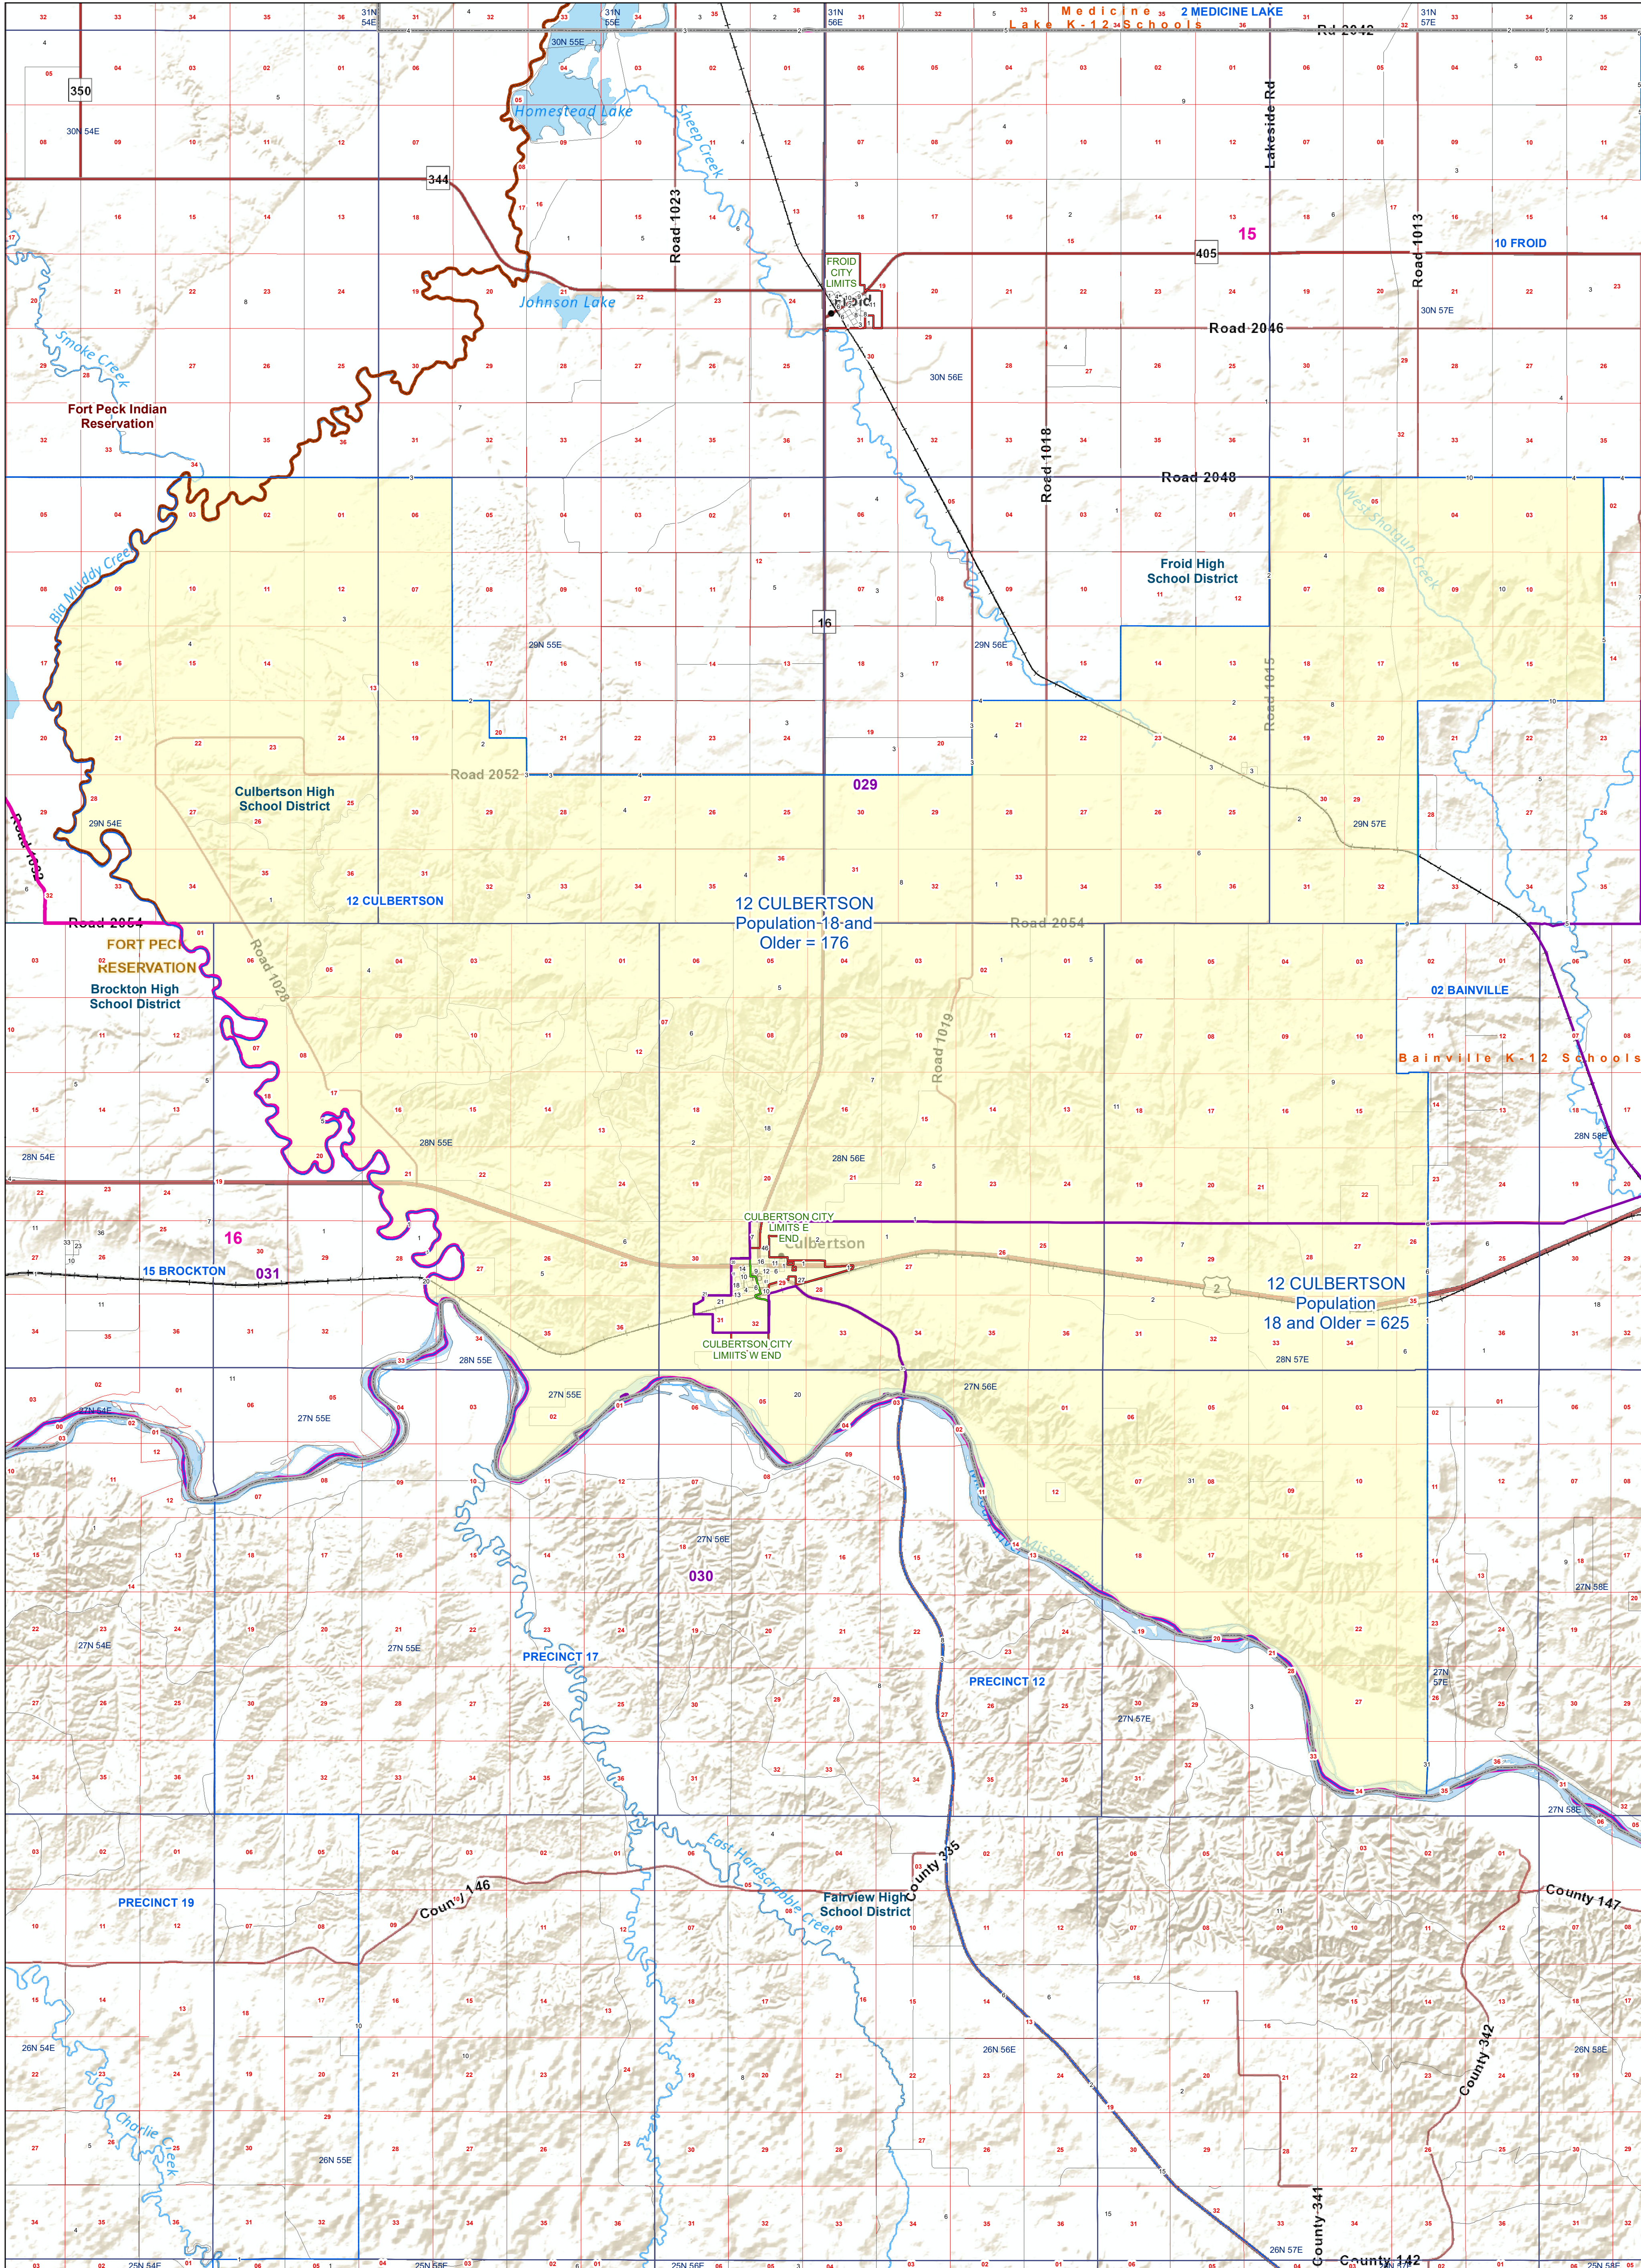

Roosevelt County: 12 CULBERTSON Voting Precincts and Legislative Districts

Voting Precincts
 Montana State Library
 Created on 3/13/2023
 Meghan Burns | GeoEnabledElections@mt.gov
<https://geoenabled-elections-montana.hub.arcgis.com/>