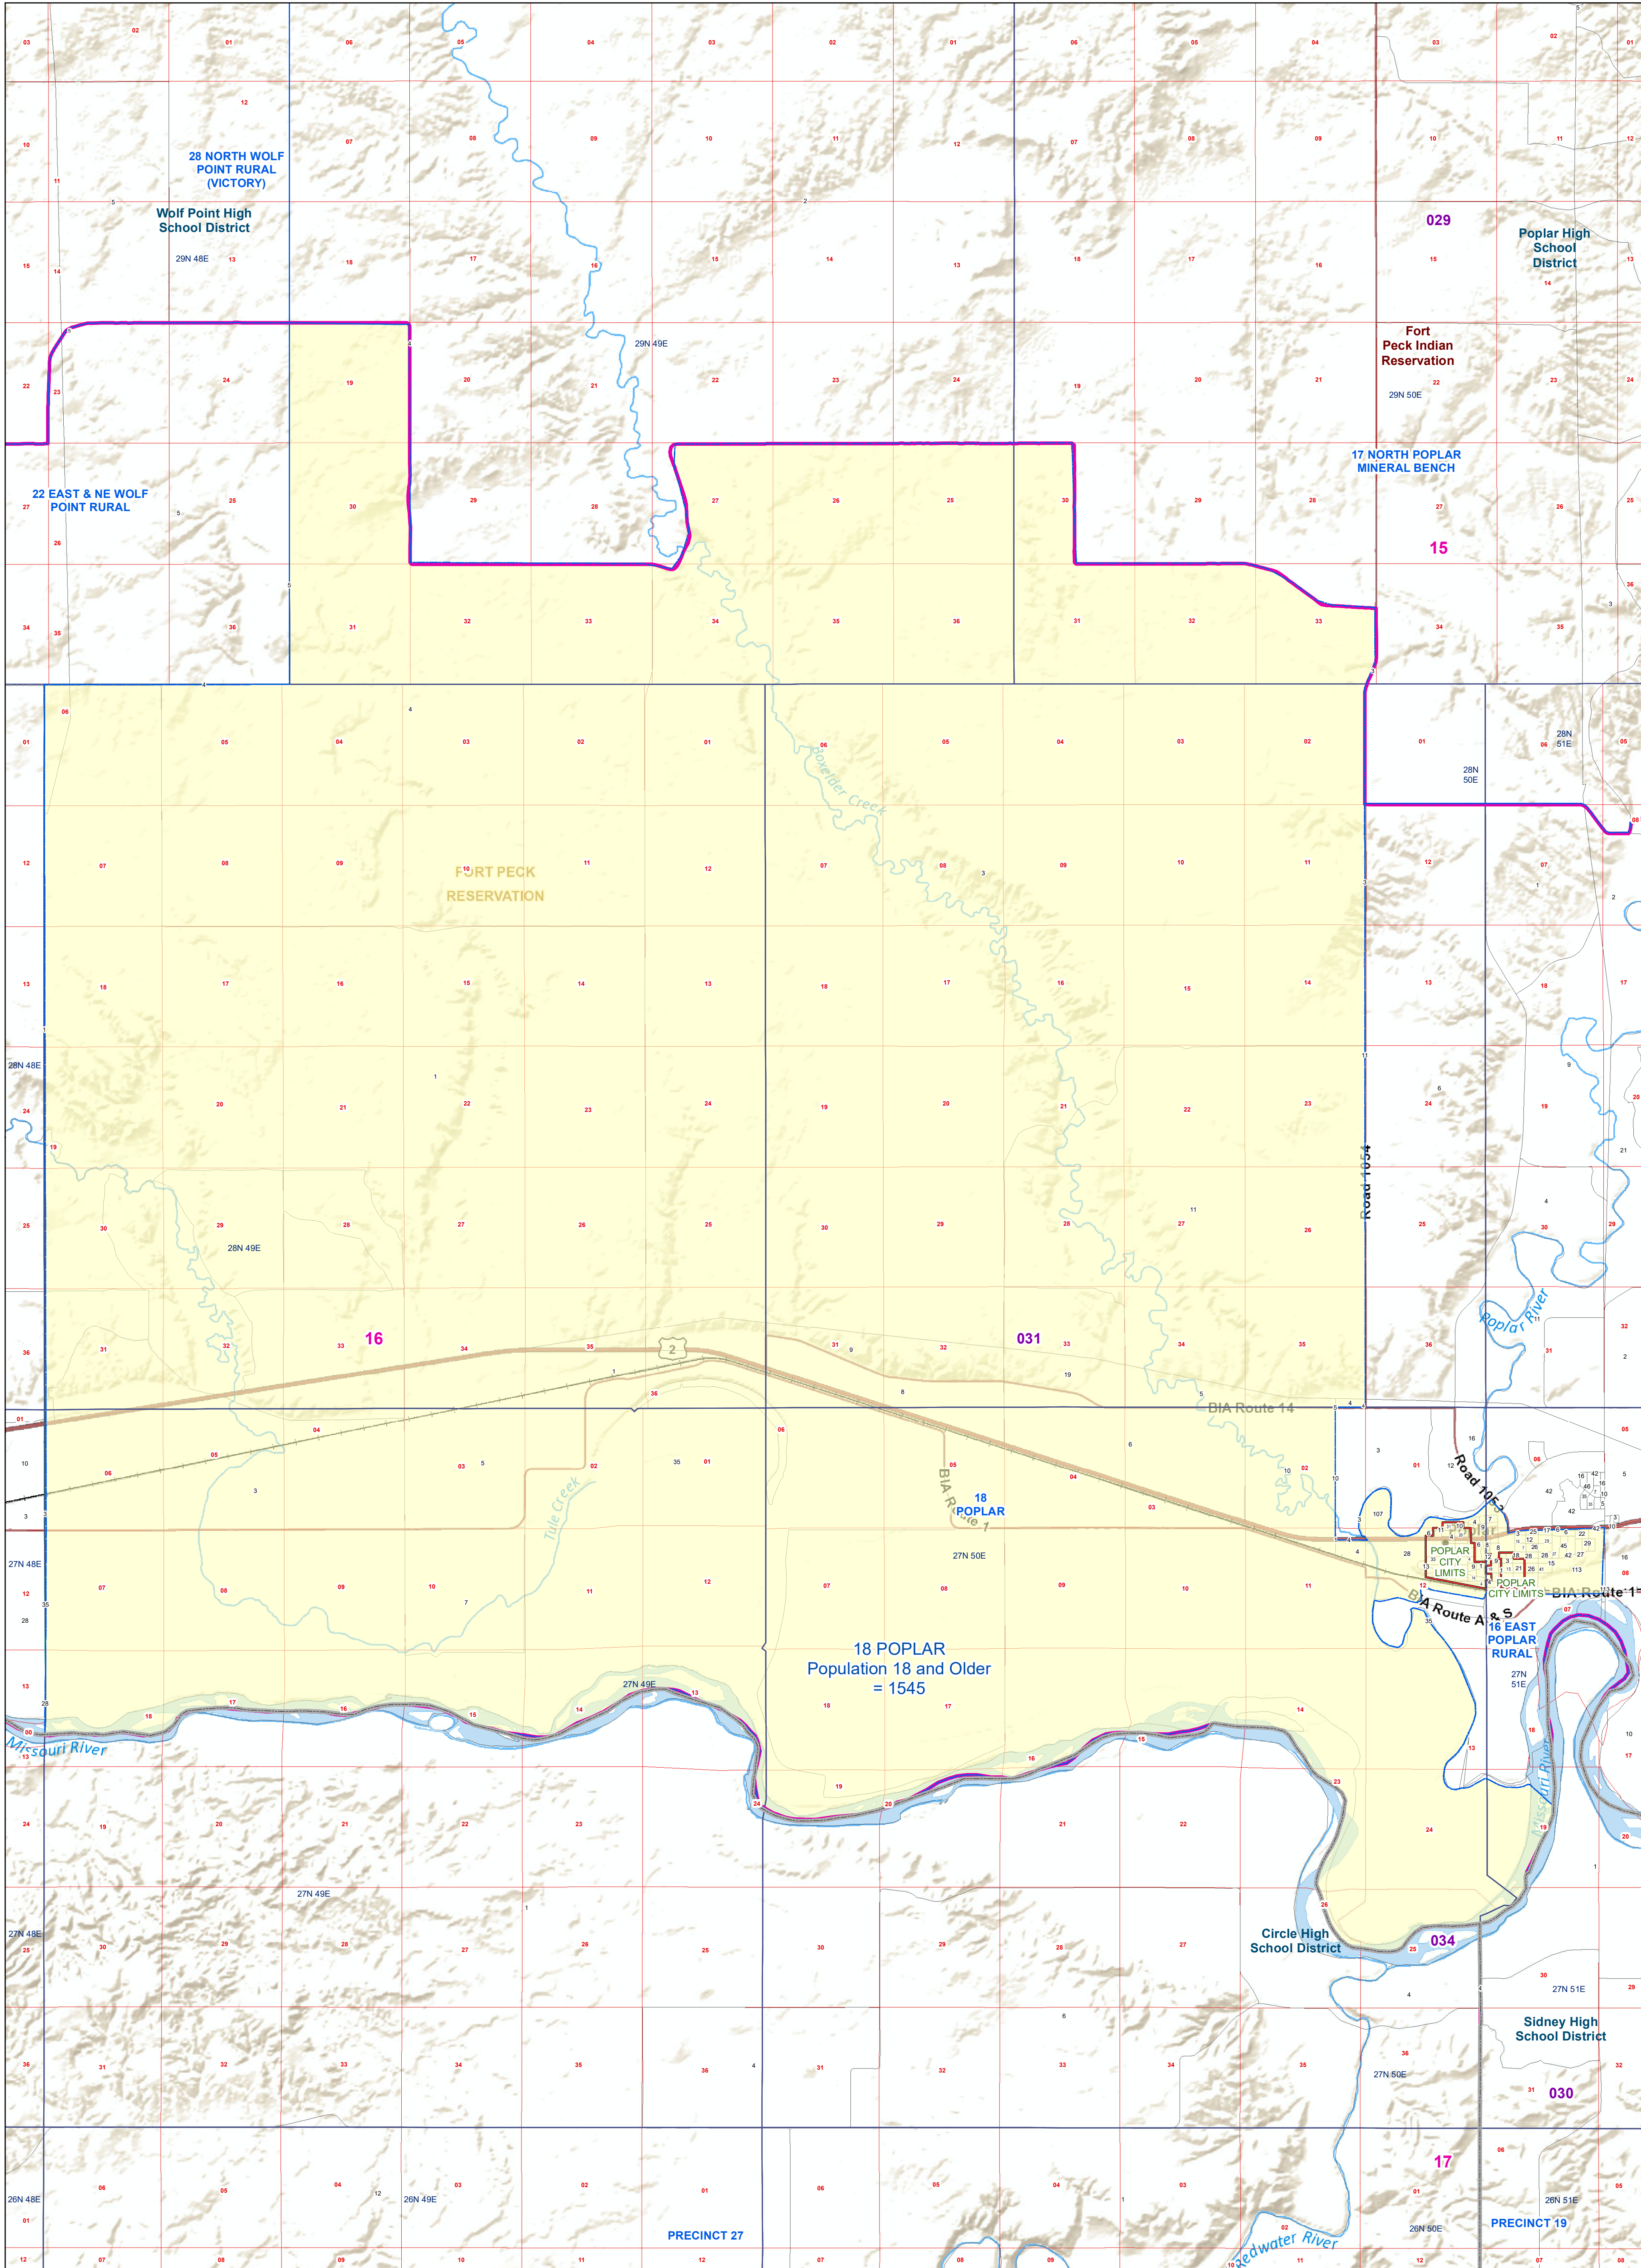

Roosevelt County: 18 POPLAR

Voting Precincts and Legislative Districts

- Voting Precincts
- Tribal Nations Reservations
- 2020 Census Blocks with Population 18 and Older Labeled
- Senate
- Secondary School Districts
- Township Boundary
- House
- Elementary School Districts
- Section Boundary
- Incorporated Cities and Towns
- Unified (K-12) School Districts
- Wards

Voting Precincts
 Montana State Library
 Created on 3/13/2023
 Meghan Burns | GeoEnabledElections@mt.gov
<https://geoenabled-elections-montana.hub.arcgis.com/>