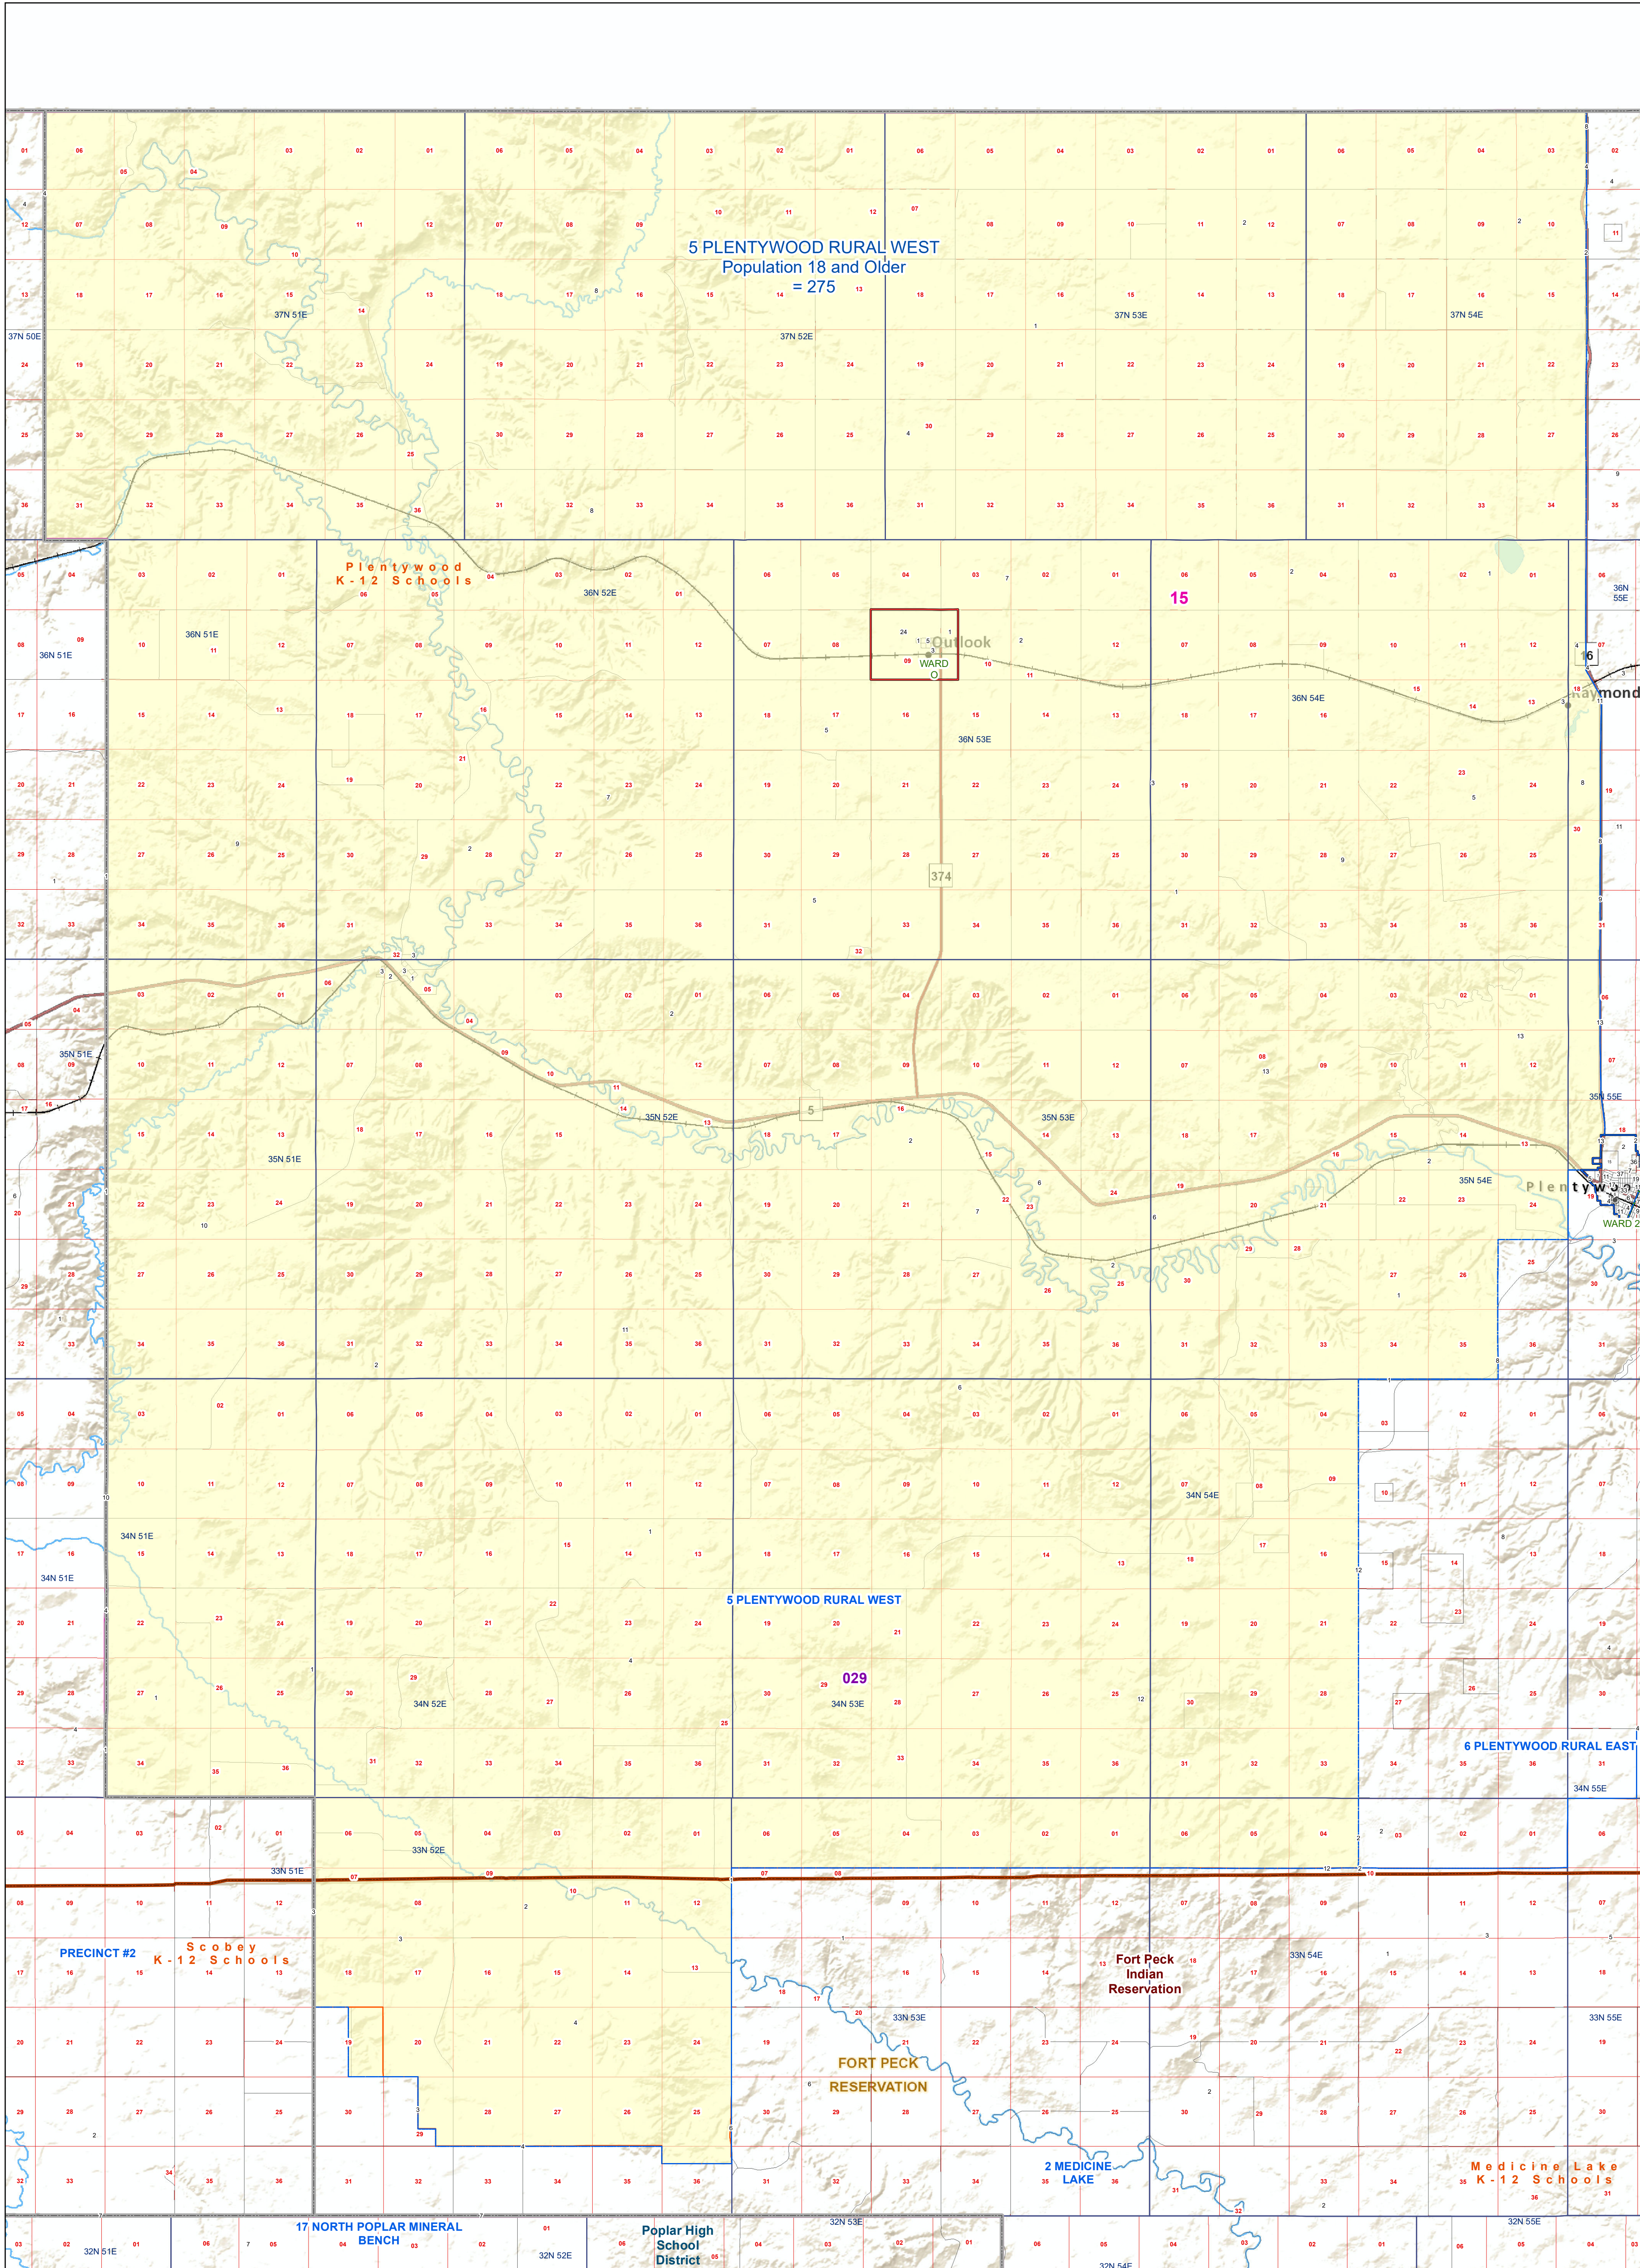

Sheridan County: 5 PLENTYWOOD RURAL WEST

Voting Precincts and Legislative Districts

5 PLENTYWOOD RURAL WEST
Population 18 and Older
= 275

Plentywood
K-12 Schools

15

Outlook
WARD 1

374

5 PLENTYWOOD RURAL WEST

029

6 PLENTYWOOD RURAL EAST

PRECINCT #2

Scobey
K-12 Schools

Fort Peck
Indian
Reservation

FORT PECK
RESERVATION

2 MEDICINE
LAKE

Medicine Lake
K-12 Schools

17 NORTH POPLAR MINERAL
BENCH

Poplar High
School
District

- Voting Precincts
- Tribal Nations Reservations
- 2020 Census Blocks with Population 18 and Older Labeled
- Senate
- Secondary School Districts
- Elementary School Districts
- House
- Unified (K-12) School Districts
- Township Boundary
- Incorporated Cities and Towns
- Section Boundary
- Wards