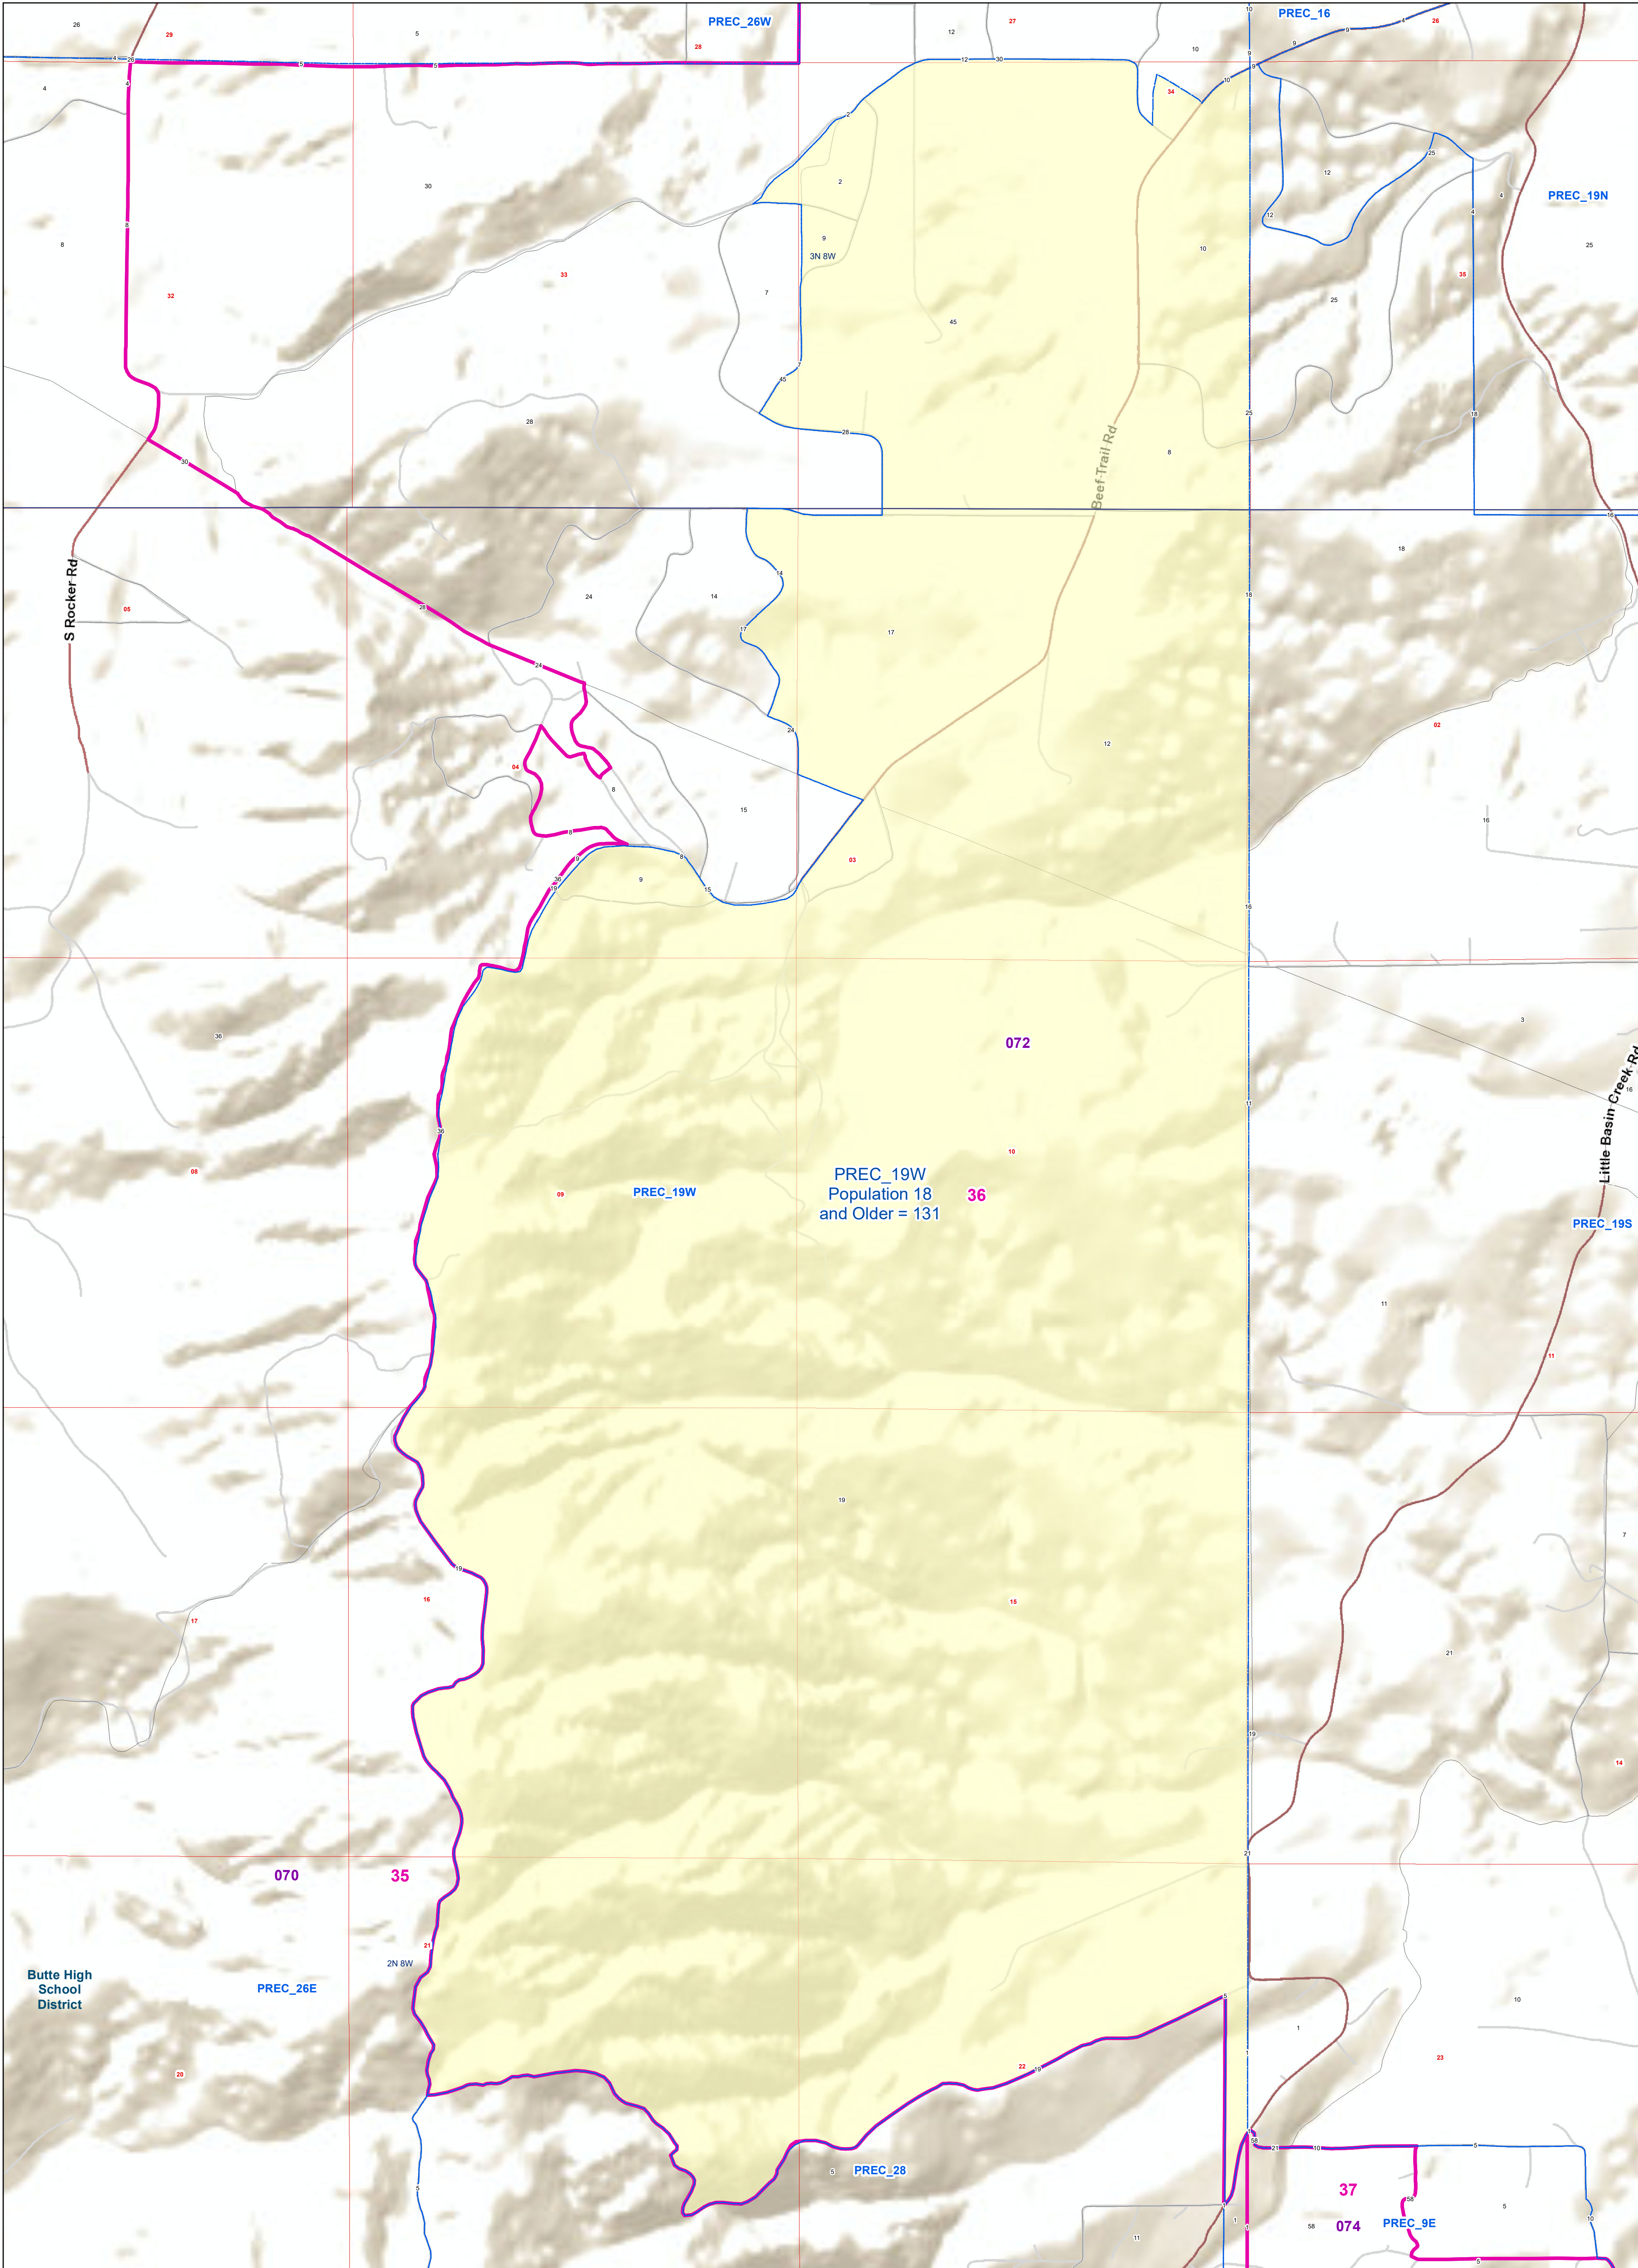

Silver Bow County: PREC_19W

Voting Precincts and Legislative Districts

PREC_19W
Population 18
and Older = 131

- Voting Precincts
- Tribal Nations Reservations
- 2020 Census Blocks with Population 18 and Older Labeled
- Senate
- Secondary School Districts
- Township Boundary
- House
- Elementary School Districts
- Section Boundary
- Incorporated Cities and Towns
- Unified (K-12) School Districts
- Wards