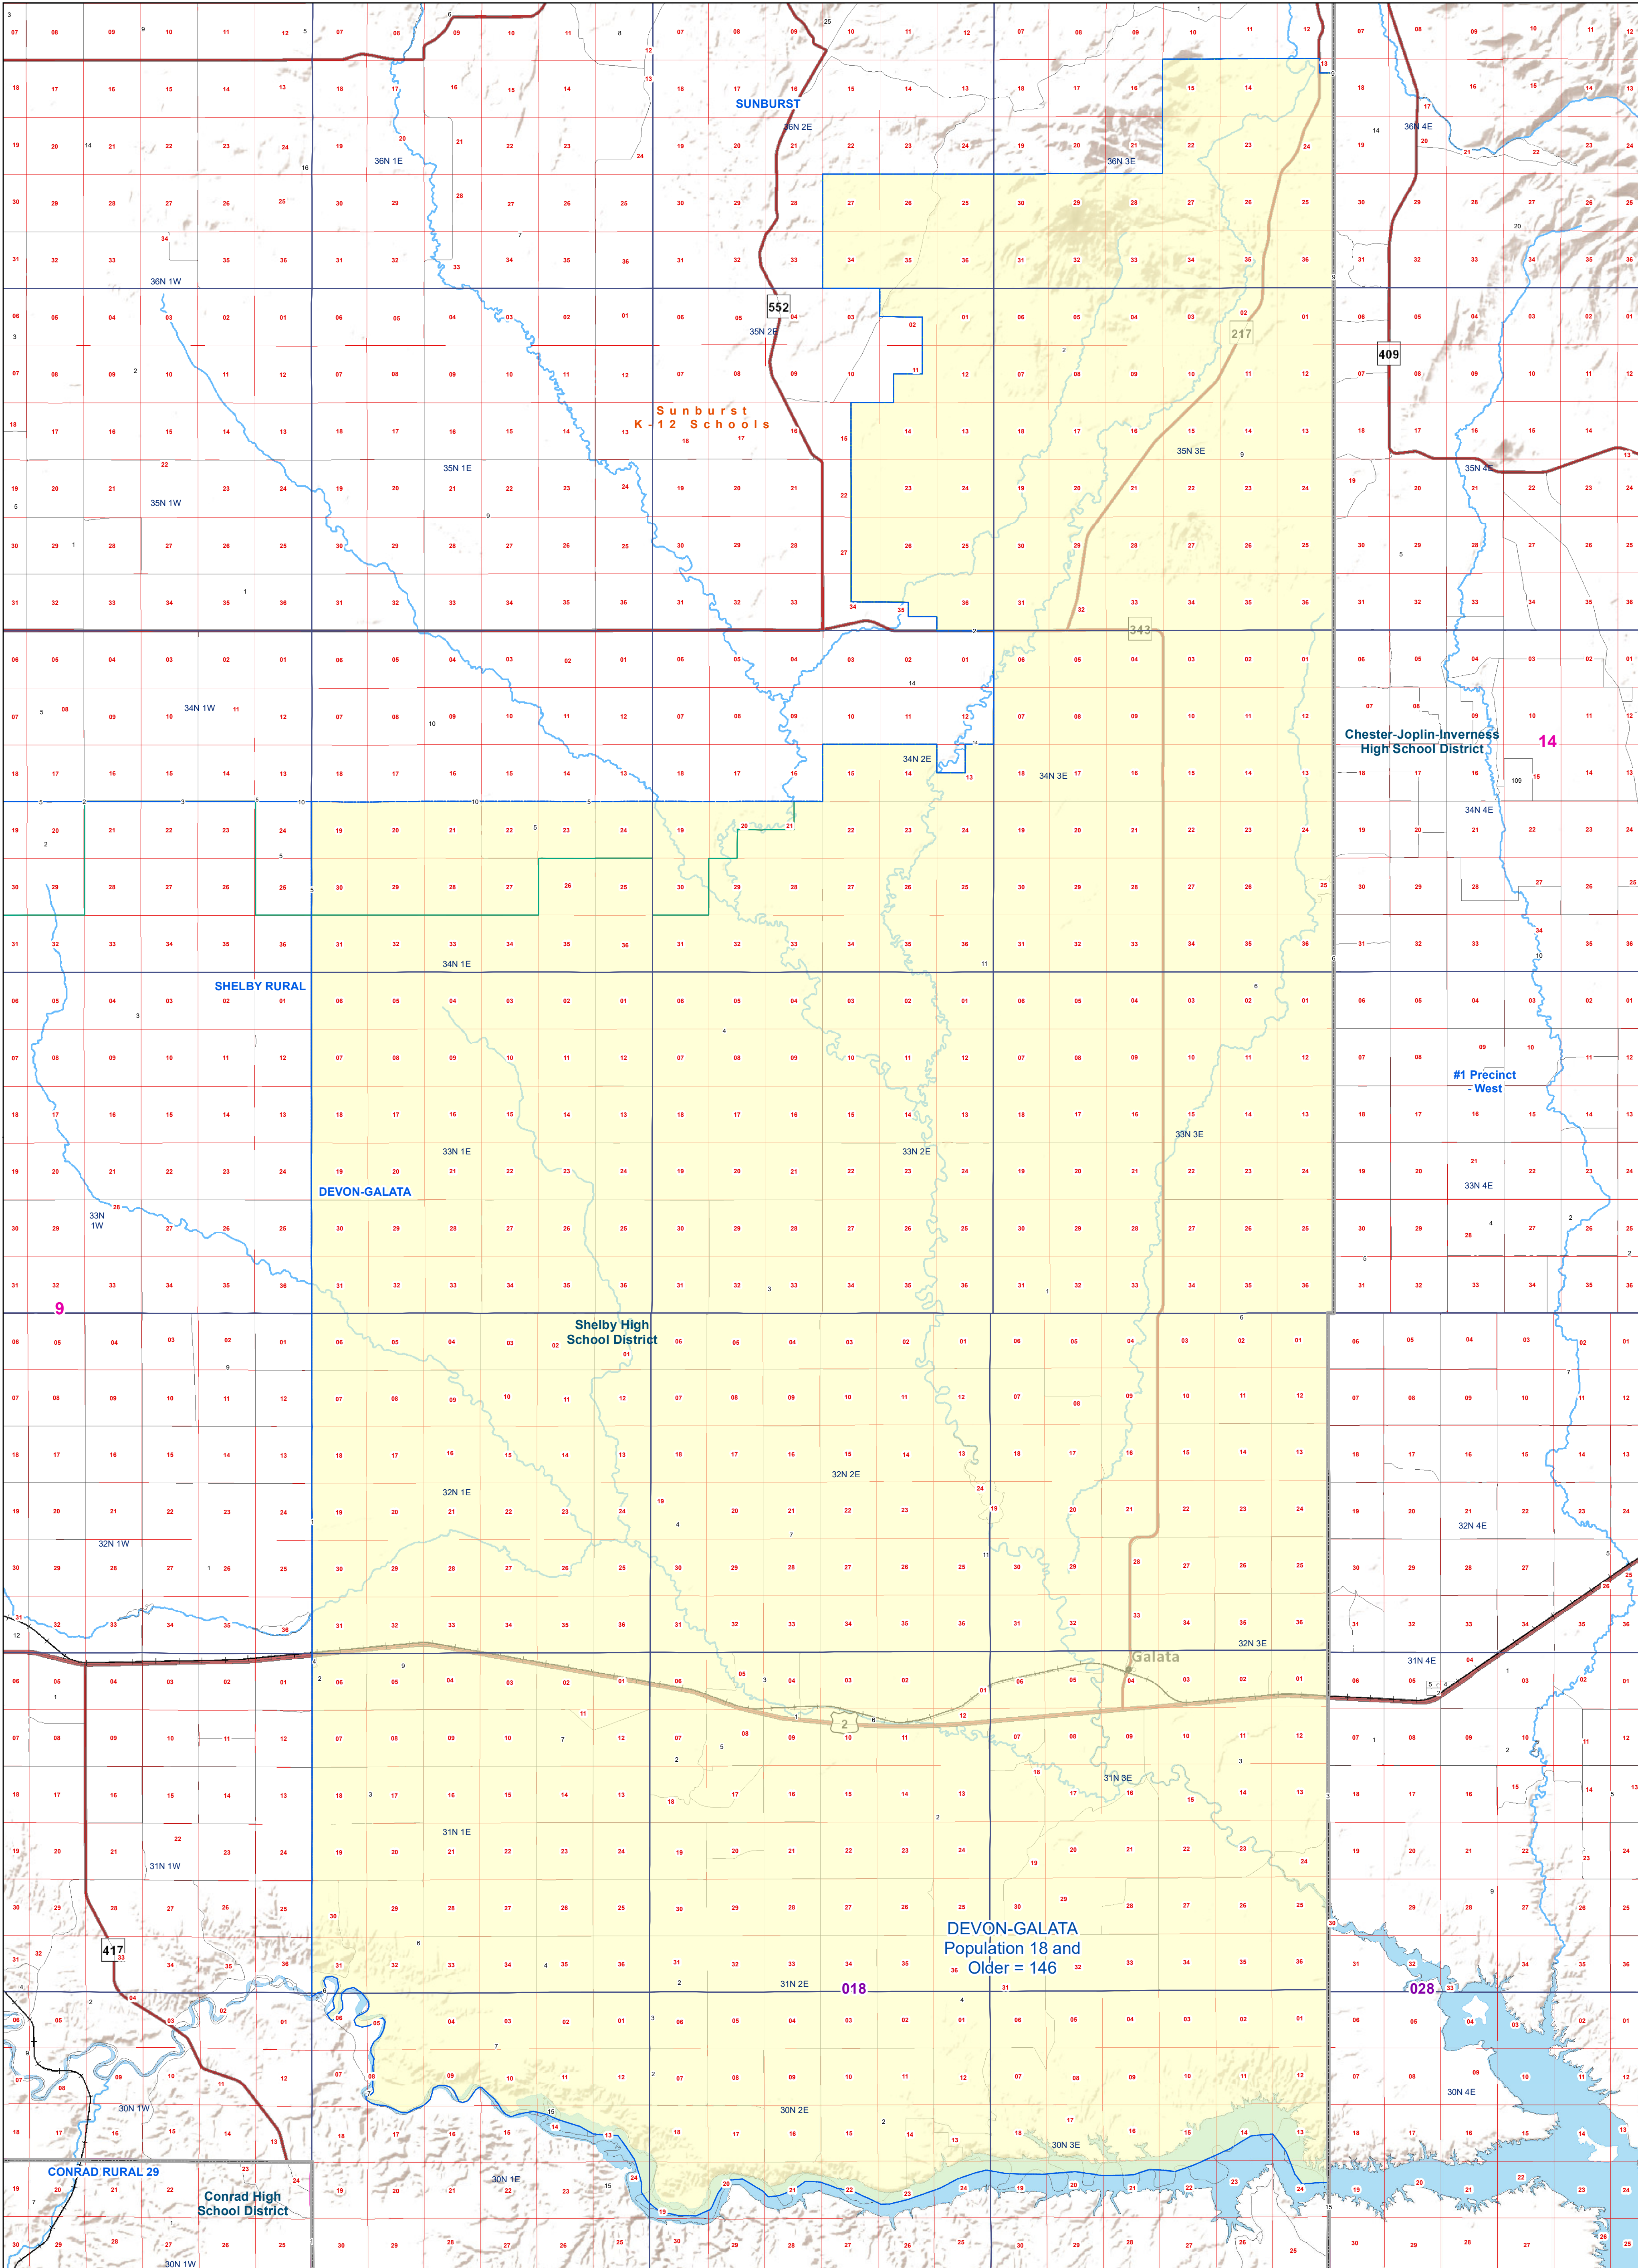

Toole County: DEVON-GALATA Voting Precincts and Legislative Districts

- Voting Precincts
- Tribal Nations Reservations
- 2020 Census Blocks with Population 18 and Older Labeled
- Senate
- Secondary School Districts
- Township Boundary
- House
- Elementary School Districts
- Section Boundary
- Incorporated Cities and Towns
- Unified (K-12) School Districts
- Wards