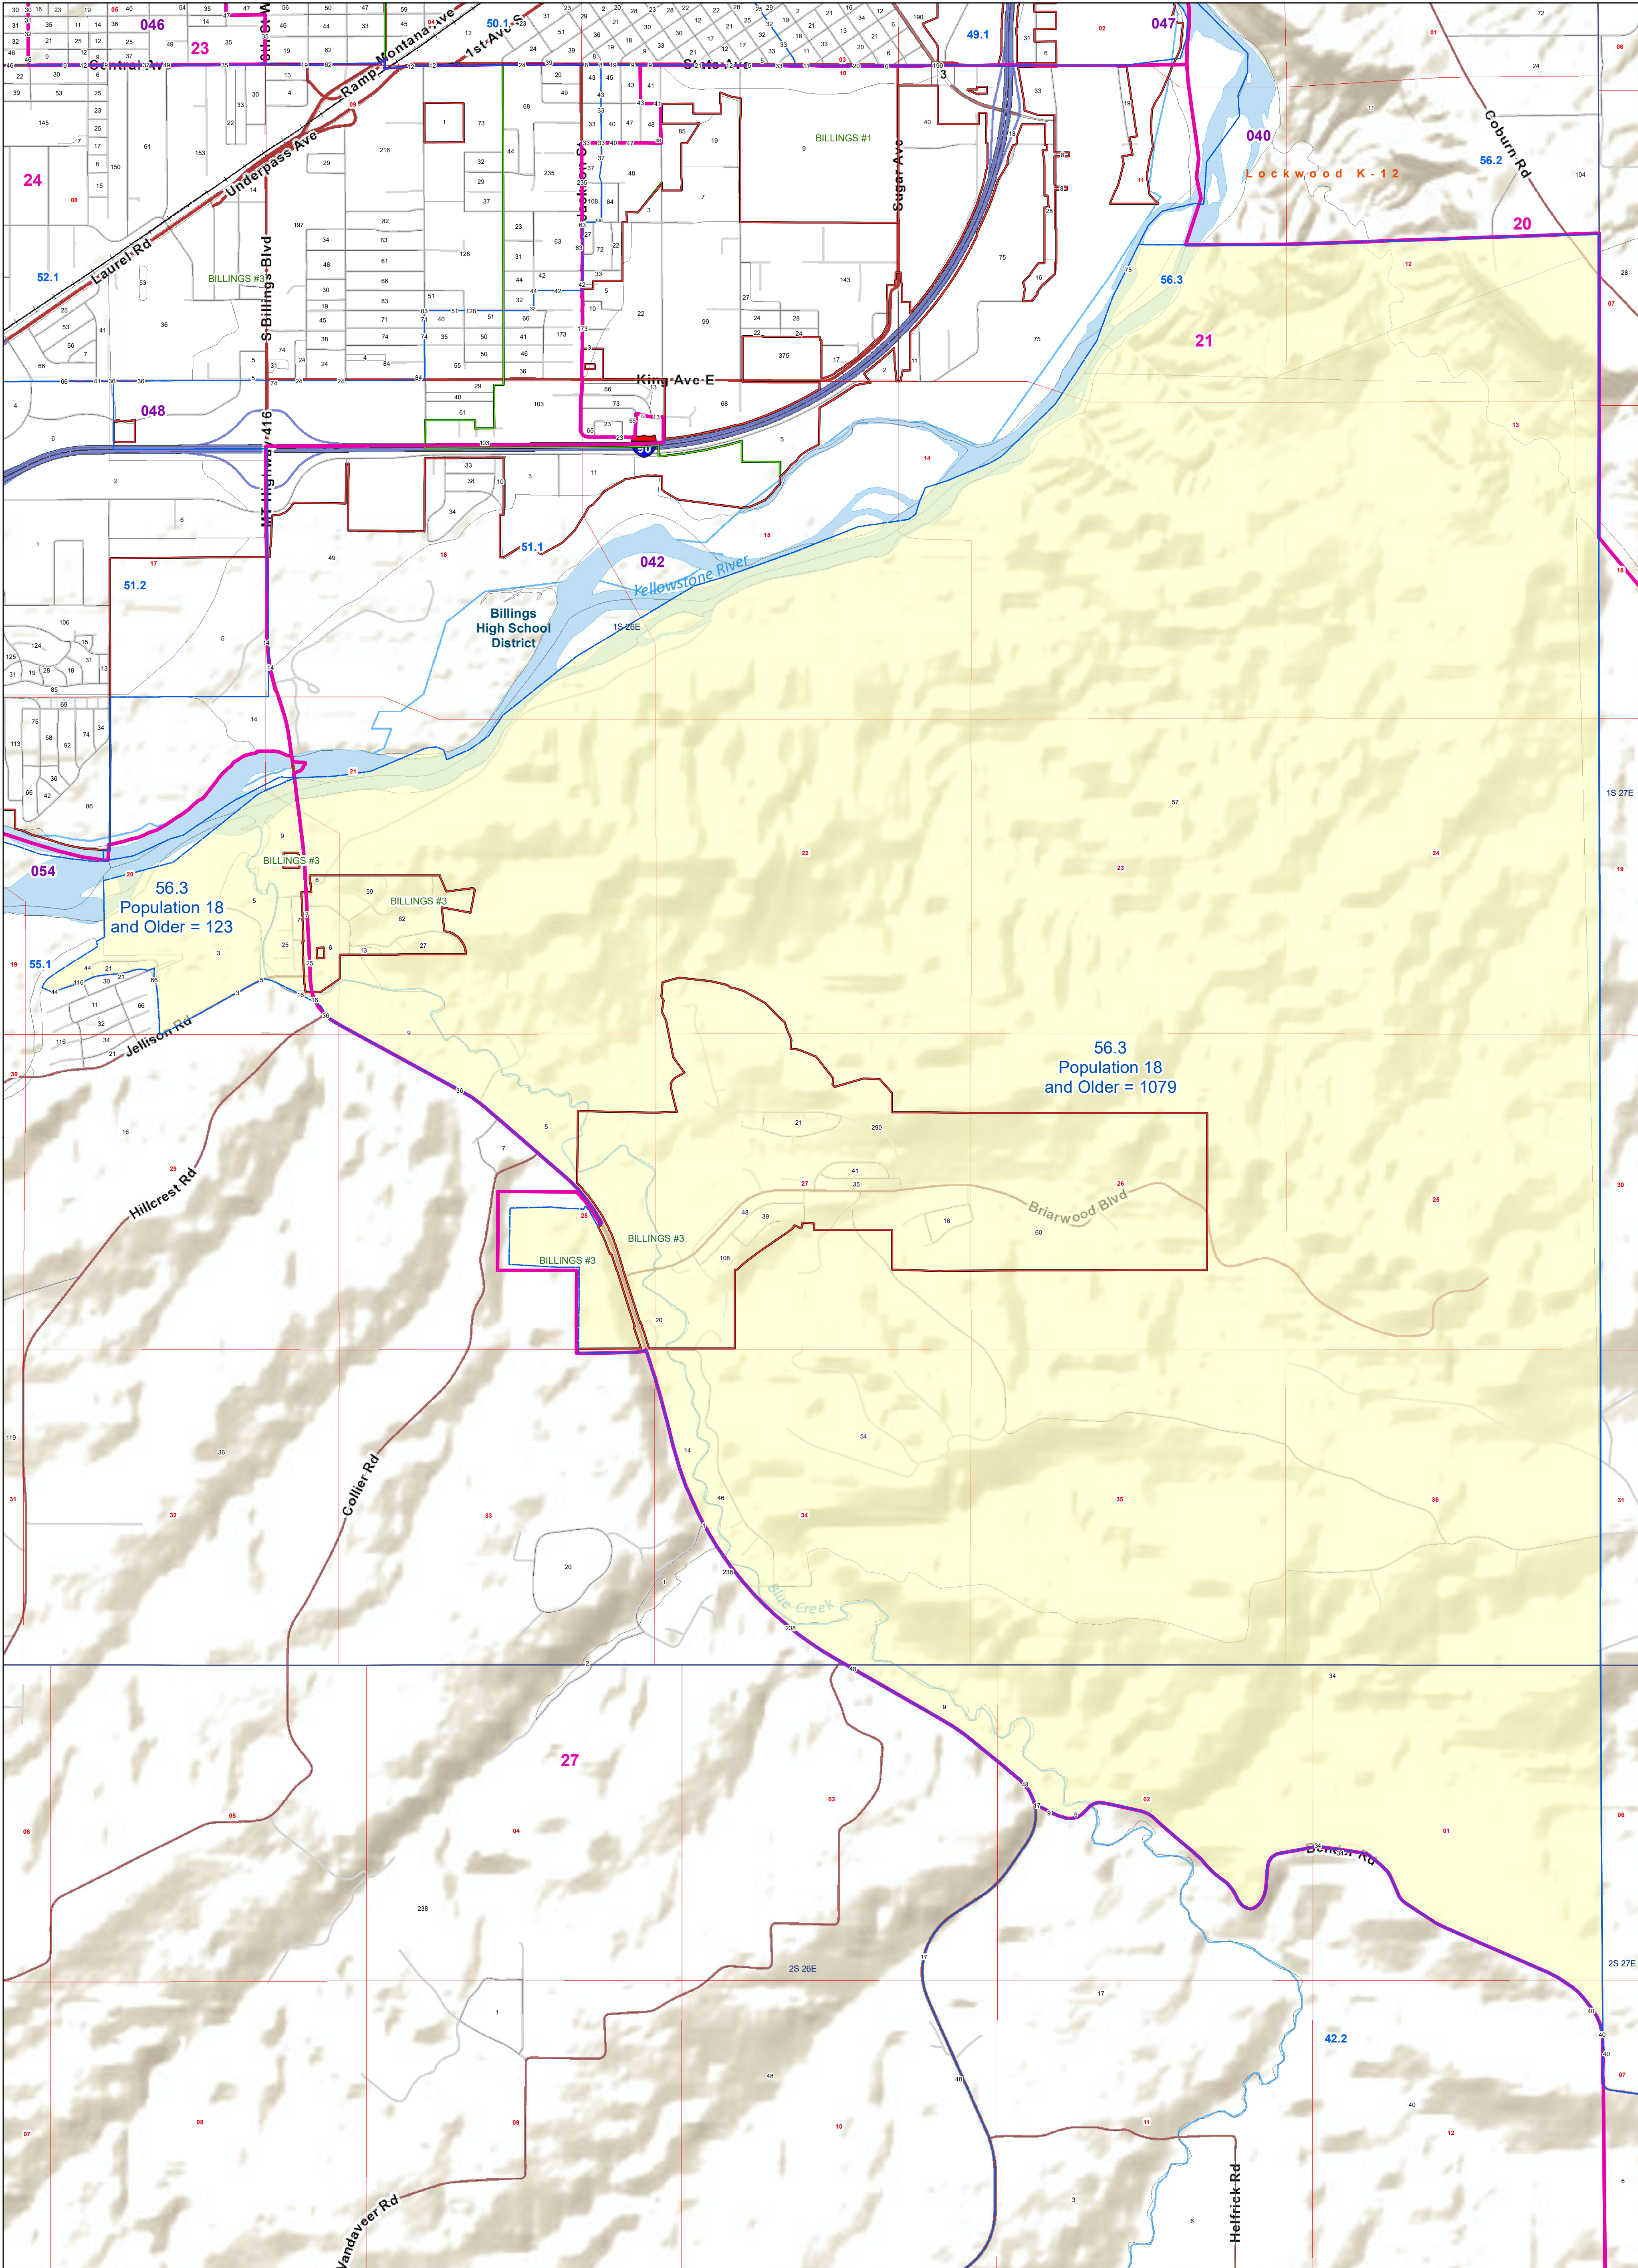

Yellowstone County: 56.3 Voting Precincts and Legislative Districts

- Voting Precincts
- Tribal Nations Reservations
- 2020 Census Blocks with Population 18 and Older Labeled
- Senate
- Secondary School Districts
- Township Boundary
- House
- Elementary School Districts
- Unified (K-12) School Districts
- Incorporated Cities and Towns
- Wards
- Section Boundary

Voting Precincts
 Montana State Library
 Created on 3/13/2023
 Meghan Burns | GeoEnabledElections@mt.gov
<https://geoenabled-elections-montana.hub.arcgis.com/>